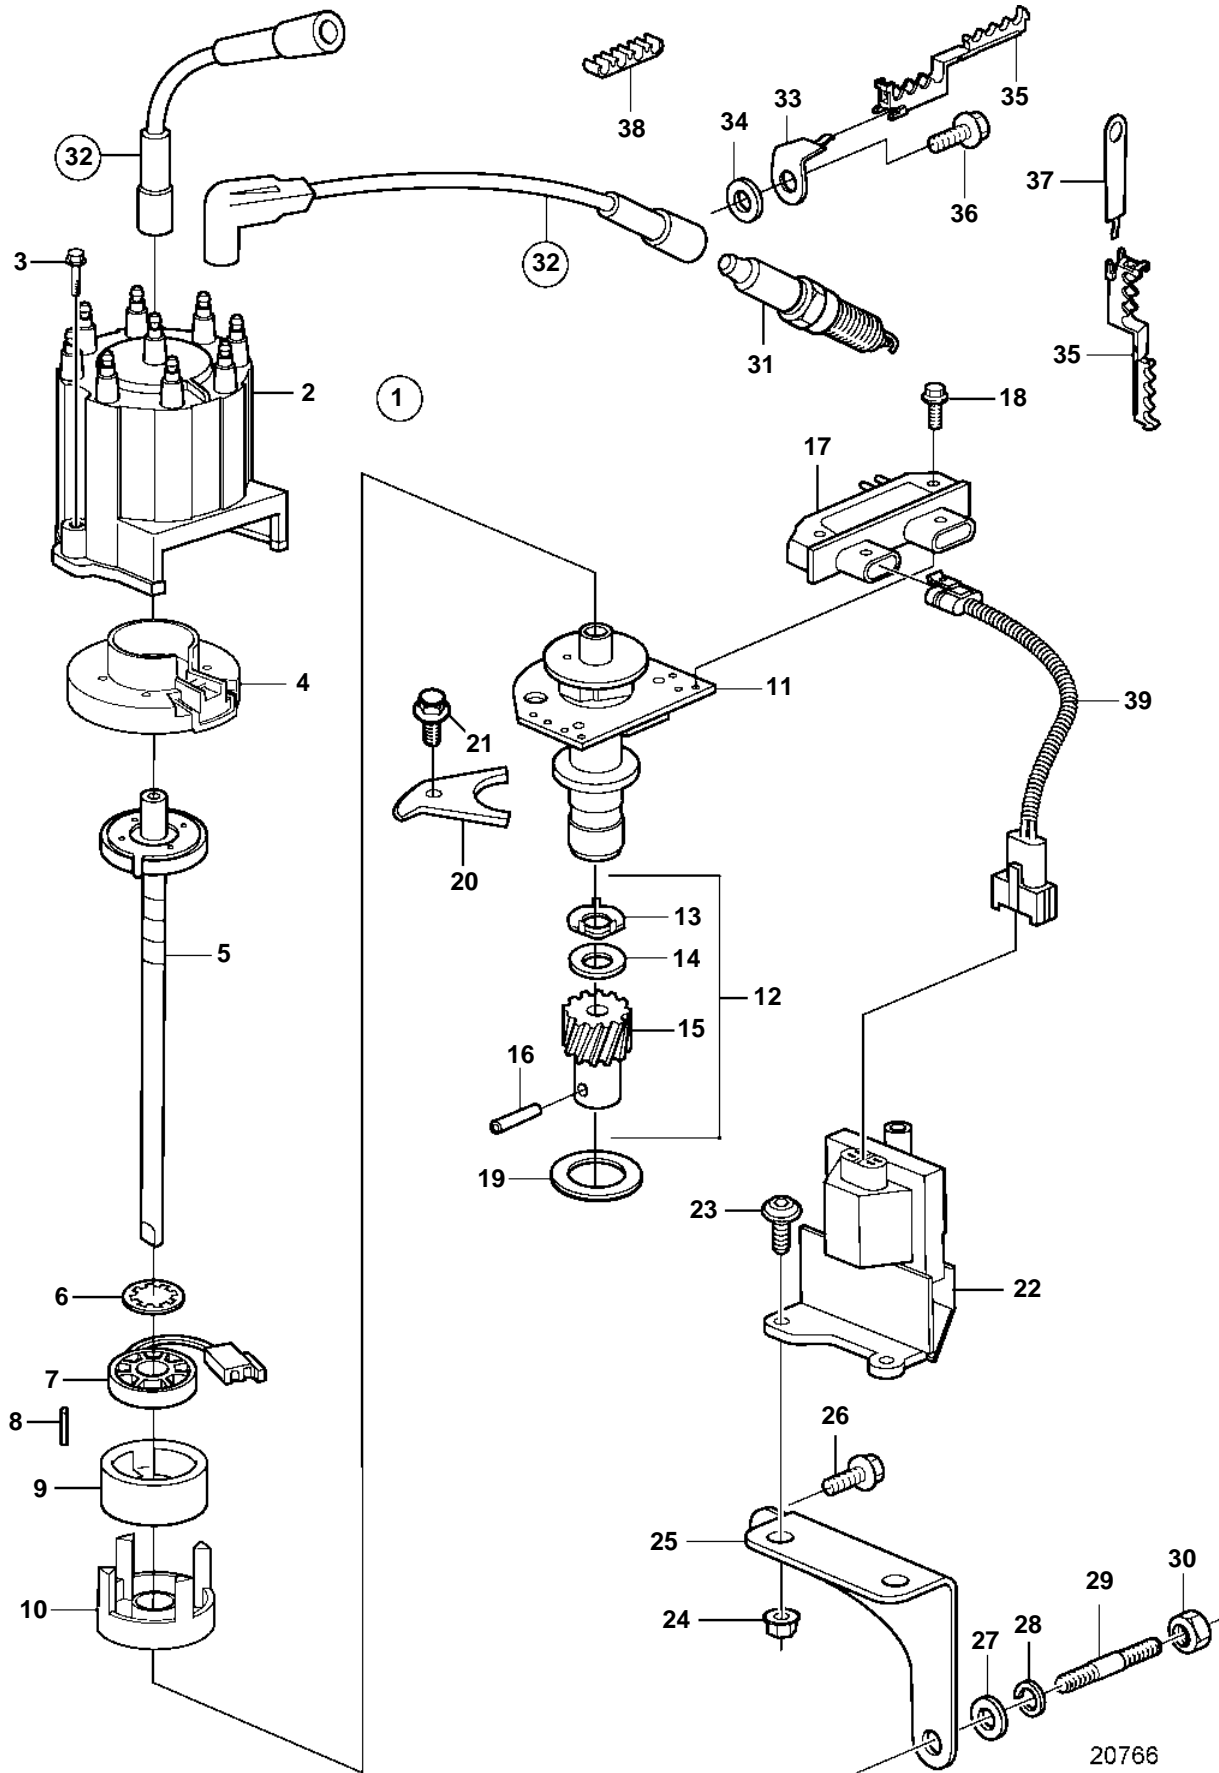

5.7GIPMDA, 5.7GIPMDACE, 5.7GIIMDA

5.7GIPMDA, 5.7GIPMDACE, 5.7GIIMDA

| REF | PART NO. | QTY | DESCRIPTION | NOTES |
|-----|----------|-----|--------------------|---------------------|
| 1 | 3850399 | 1 | Distributor | |
| 2 | 3854548 | 1 | • Distributor cap | |
| 3 | 3853318 | 2 | • Screw | |
| 4 | 3862014 | 1 | • Rotor | |
| 5 | 3855596 | 1 | • Shaft | |
| 6 | 3853317 | 1 | • Retainer | |
| 7 | 3854001 | 1 | • Coil | |
| 8 | 3853316 | 1 | • Locating pin | |
| 9 | 3854552 | 1 | • Shield | |
| 10 | 3854309 | 1 | • Pole shoe | |
| 11 | | 1 | • Housing | not sold separately |
| 12 | 3854557 | 1 | • Repair kit | |
| 13 | | 1 | • • Washer | not sold separately |
| 14 | | 1 | • • Washer | not sold separately |
| 15 | | 1 | • • Gear | not sold separately |
| 16 | | 1 | • • Pin | not sold separately |
| 17 | 3854003 | 1 | • Module | |
| 18 | 3853319 | 2 | • Screw | |
| 19 | 3852109 | 1 | Gasket | |
| 20 | 3852108 | 1 | Clamp | |
| 21 | 3853557 | 1 | Screw | |
| 22 | 3854002 | 1 | Ignition coil | |
| 23 | 3857448 | 2 | Screw | |
| 24 | 3852051 | 2 | Nut | |
| 25 | 3850429 | 1 | Bracket | |
| 26 | 3853266 | 1 | Screw | |
| 27 | 980933 | 2 | Washer | |
| 28 | 3852002 | 1 | Lock washer | |
| 29 | | 1 | Stud | |
| 30 | 3852065 | 1 | Nut | |
| 31 | 3851861 | 2 | Spark plug kit | 4 pack |
| | 3851860 | 1 | Spark plug kit | 24 pack |
| 32 | 3851819 | 1 | Ignition cable kit | |
| | 3857167 | 1 | Ignition cable kit | |
| 33 | 3856052 | 2 | Bracket | |
| 34 | 980933 | 1 | Washer | |
| 35 | 3852619 | 2 | Retainer | |
| 36 | 3853557 | 2 | Screw | |
| 37 | 3856053 | 2 | Bracket | |
| 38 | 3852491 | 1 | Retainer | 4 wire |
| | 3852492 | 1 | Retainer | 3 wire, Not shown |
| 39 | 3854084 | 1 | Cable | |