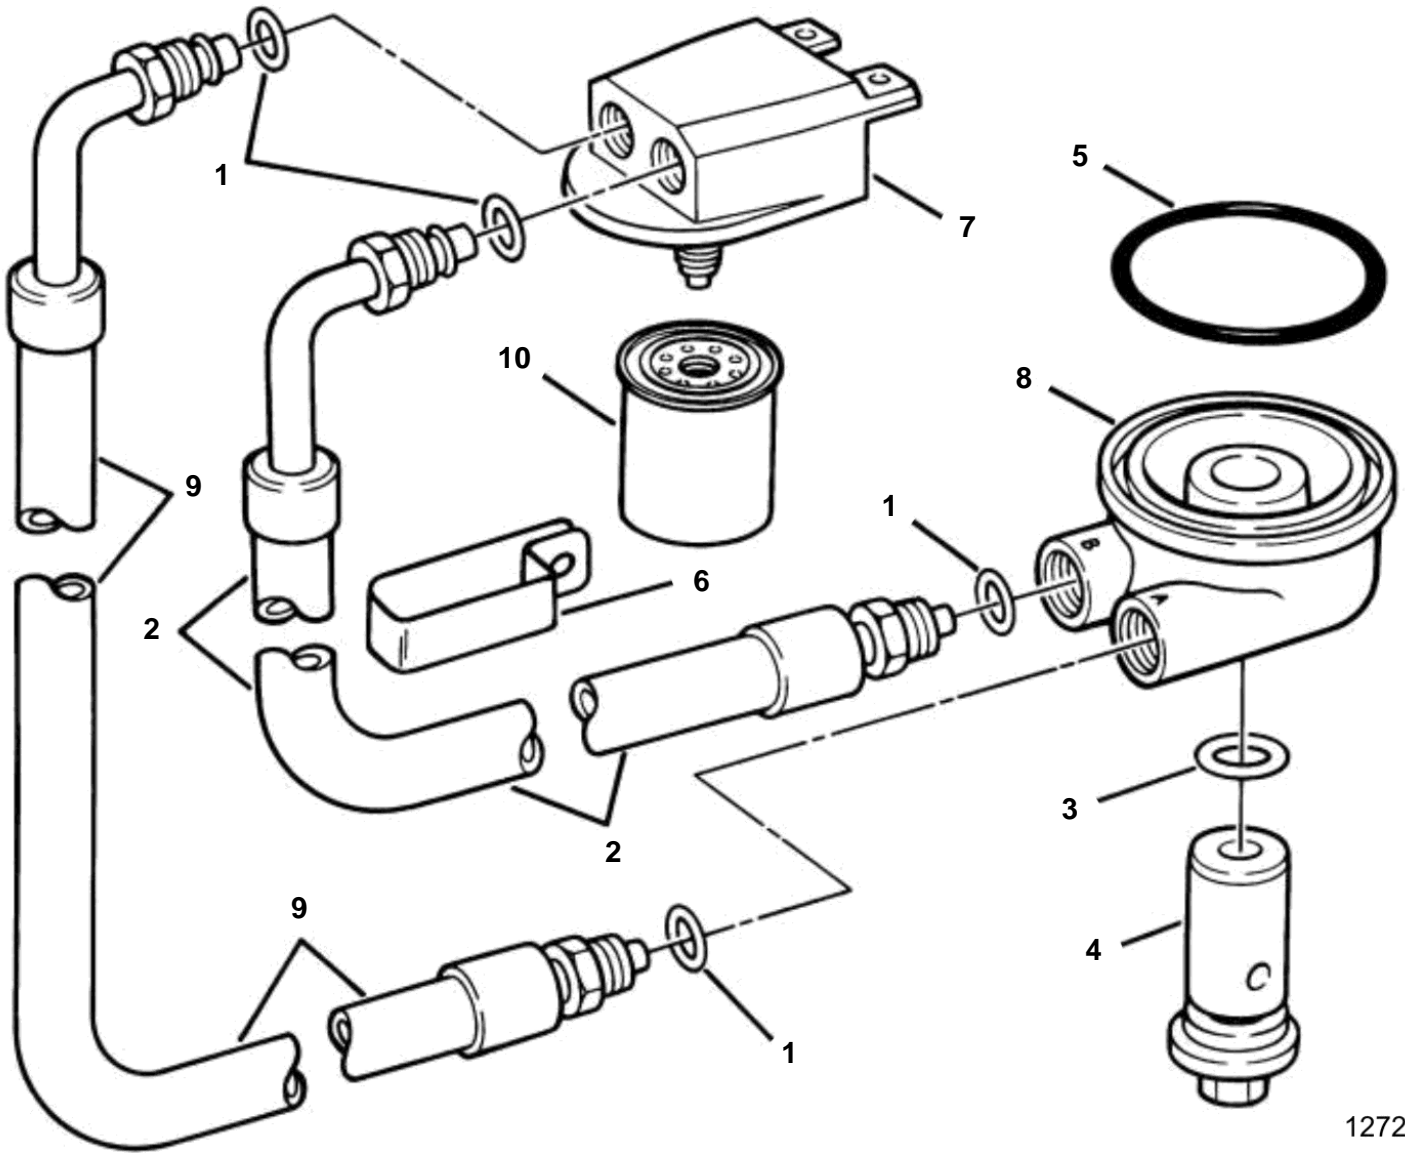

5.7GLPMDA, 5.7GIPMDA, 5.7GIPMDACE, 5.7GLIMDA, 5.7GIIMDA

12726

5.7GLPMDA, 5.7GIPMDA, 5.7GIPMDACE, 5.7GLIMDA, 5.7GIIMDA

REF	PART NO.	QTY	DESCRIPTION	SEE SEC.	NOTES
1	3850884	1	Oil filter kit, 5.7 liter		Not shown
	3852011	4	· O-ring, Oil hose		
2	3854591	1	· Hose, Engine oil to filter		
3	3852089	1	· O-ring, Adapter retainer		
4	3853495	1	· Retainer, Oil filter adapter		
5	3852470	1	· O-ring, Adapter to engine		
6	3852837	1	· Clamp, Oil hoses to manifold		
7	3852838	1	· Adapter, Remote oil filter		
	3852015	1	· · Connector		
8	3853246	1	· Adapter, Engine oil		
9	3854590	1	· Hose, Engine oil from filter		
10	835440	1	· Oil filter		
			· Bulletin P-21-7-1	P-21-7-1-EN	Oil Filters, GM gas engines