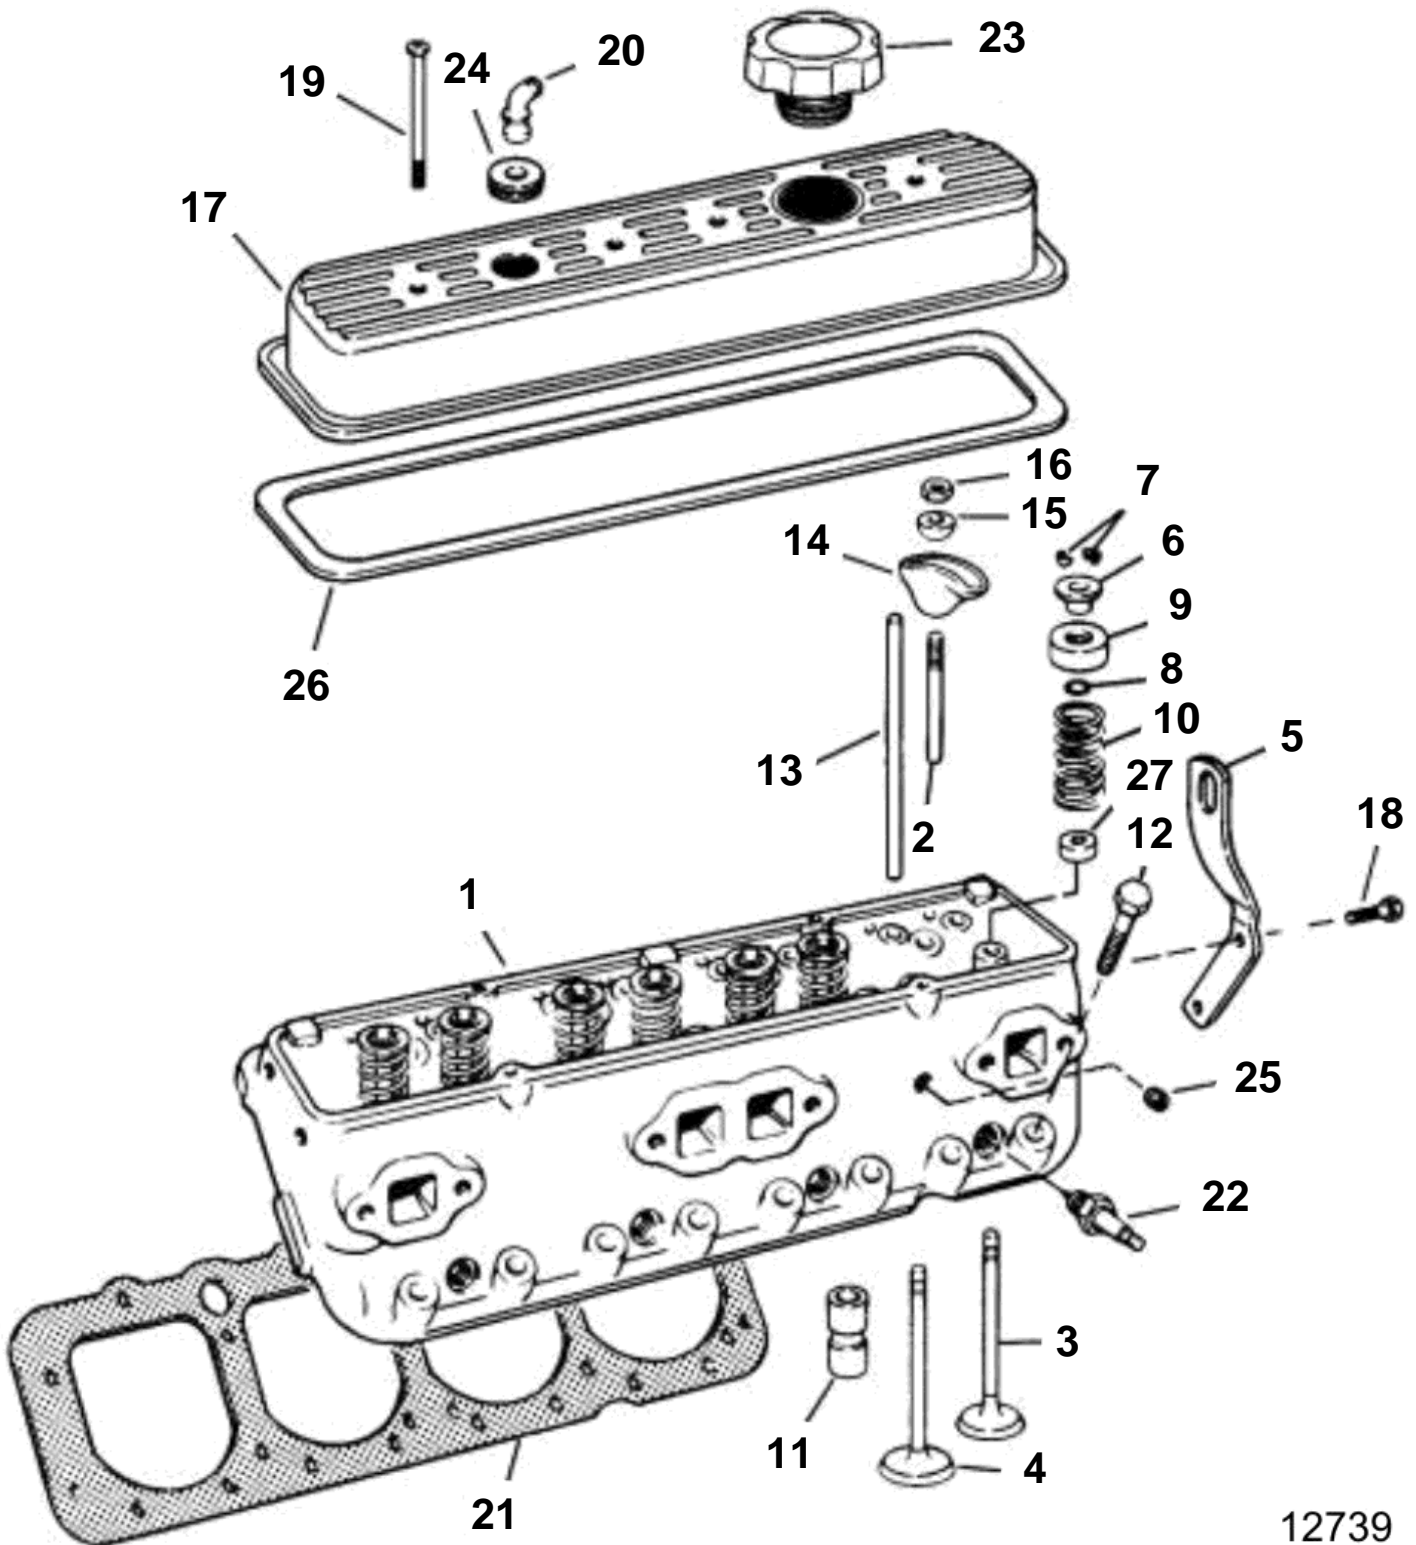

5.7GLPMDA, 5.7GIPMDA, 5.7GIPMDACE, 5.7GLIMDA, 5.7GIIMDA

12739

5.7GLPMDA, 5.7GIPMDA, 5.7GIPMDACE, 5.7GLIMDA, 5.7GIIMDA

REF	PART NO.	QTY	DESCRIPTION	NOTES
1	3853852	2	Cylinder head	
2	3856115	16	Stud, Rocker arm, standard	
	3853147	1	Stud, Rocker arm, 0.013 OS	
3	3852451	8	Inlet valve, Intake, standard	
	3852449	1	Inlet valve, Intake, 0.015 OS	
	3852450	1	Inlet valve, Intake, 0.030 OS	
4	3853164	8	Exhaust valve, Exhaust, standard	
	3853166	1	Exhaust valve, Exhaust, 0.015 OS	
5	3853311	1	Bracket, Port, rear	
	3853311	1	Bracket, Starboard, front	
6	3853228	16	Valve spring washer, Valve spring	
	3853229	8	Rotator, Valve, exhaust	
7	3853131	32	Valve cotter, Valve stem	
8	3853132	16	Seal, Valve stem	
9		16	Shield, Valve stem	
10	3853227	16	Valve spring	
11	3853954	16	Lifter	
12	3853230	14	Lock screw, Cylinder head, 3.75 in	
	3853231	4	Lock screw, Cylinder head, 3.00 in	
	3853232	16	Bolt, Cylinder head, 1.75 in	
13	3853157	16	Push rod	
14	3853158	16	Rocker arm	
15	3853193	16	· Ball	
16	3853004	16	· Lock nut	
17	3854009	2	Valve cover	
18	3853557	1	Screw, Lift bracket to engine	Front, stbd
	3853557	1	Screw, Lift bracket to engine	Rear, port
19	3852688	8	Screw, Valve cover	
20	3852104	2	Elbow, Valve cover	
21	3853380	2	Cyl.head.gasket, Cylinder head	
22	3851861	2	Spark plug kit, Spark plug, 4-pack	
23	3854008	2	Oil filler cap, Oil	
24	3852103	1	Grommet, Valve cover	
25	3852471	1	Plug, Cylinder head	
26	3852687	2	Gasket, Valve cover	
27	3853226	8	Seal, Valve stem, intake, standard	
	3853645	8	Seal, Valve stem, inlet, 0.015 in OS	
		8	Seal, Valve stem, inlet, 0.030 in OS	