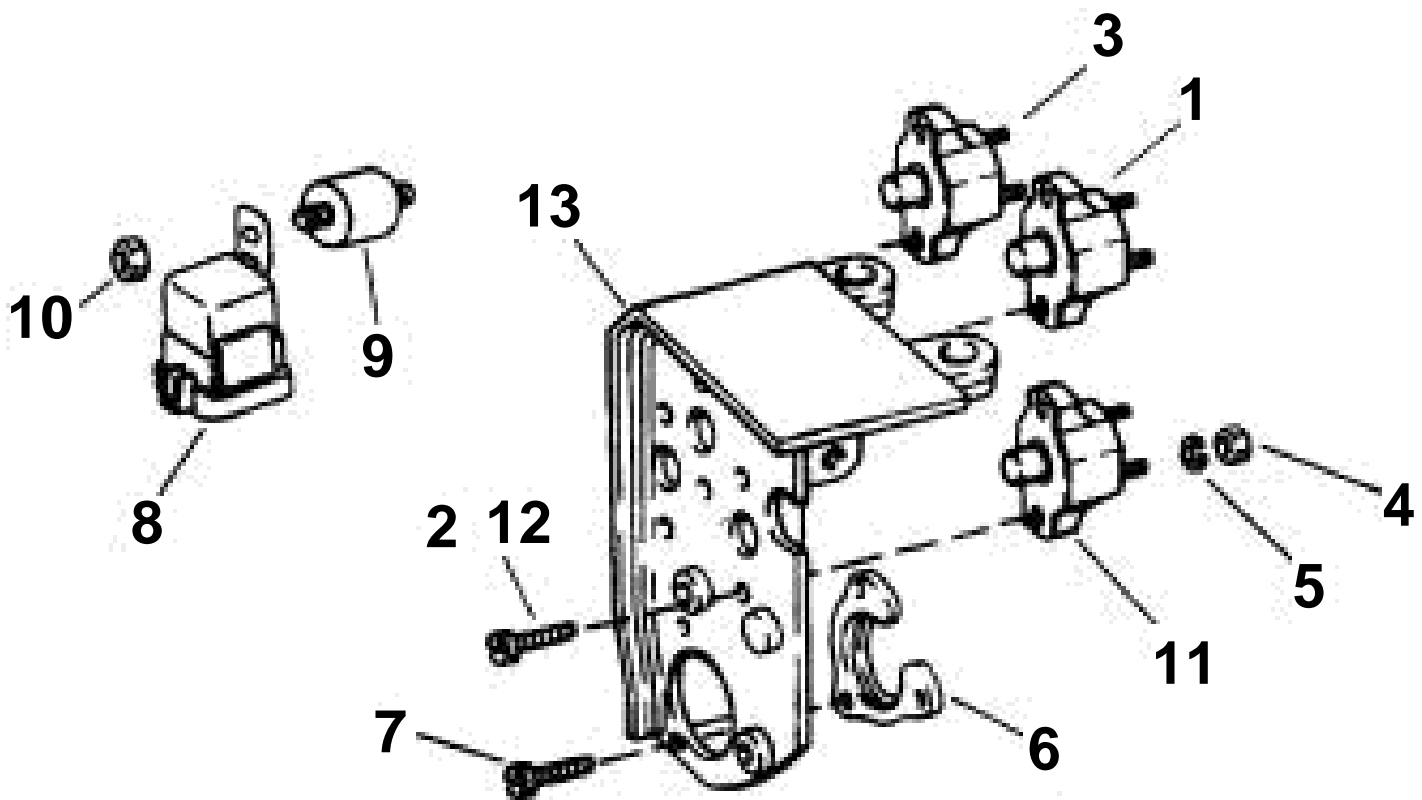

5.7GIPMDA, 5.7GIPMDACE, 5.7GIIMDA

5.7GIPMDA, 5.7GIPMDACE, 5.7GIIMDA

REF	PART NO.	QTY	DESCRIPTION
1	3854162	1	Breaker, 12.5 amp
2	3853620	4	Screw
3	3854186	1	Breaker, 60 Amp
4	3852064	6	Nut, Circuit breaker terminals
5	3852001	6	Lock washer, Circuit breaker
6	3852825	1	Retainer
7	3852208	1	Screw, Engine harness
8	3854138	1	Relay, Starter
9	3850234	1	Isolator, Starter relay
10	3852118	1	Nut, Starter relay
11	3854164	1	Breaker, 50 amp
12	3853620	2	Screw
13	3850455	1	Bracket, Engine cable