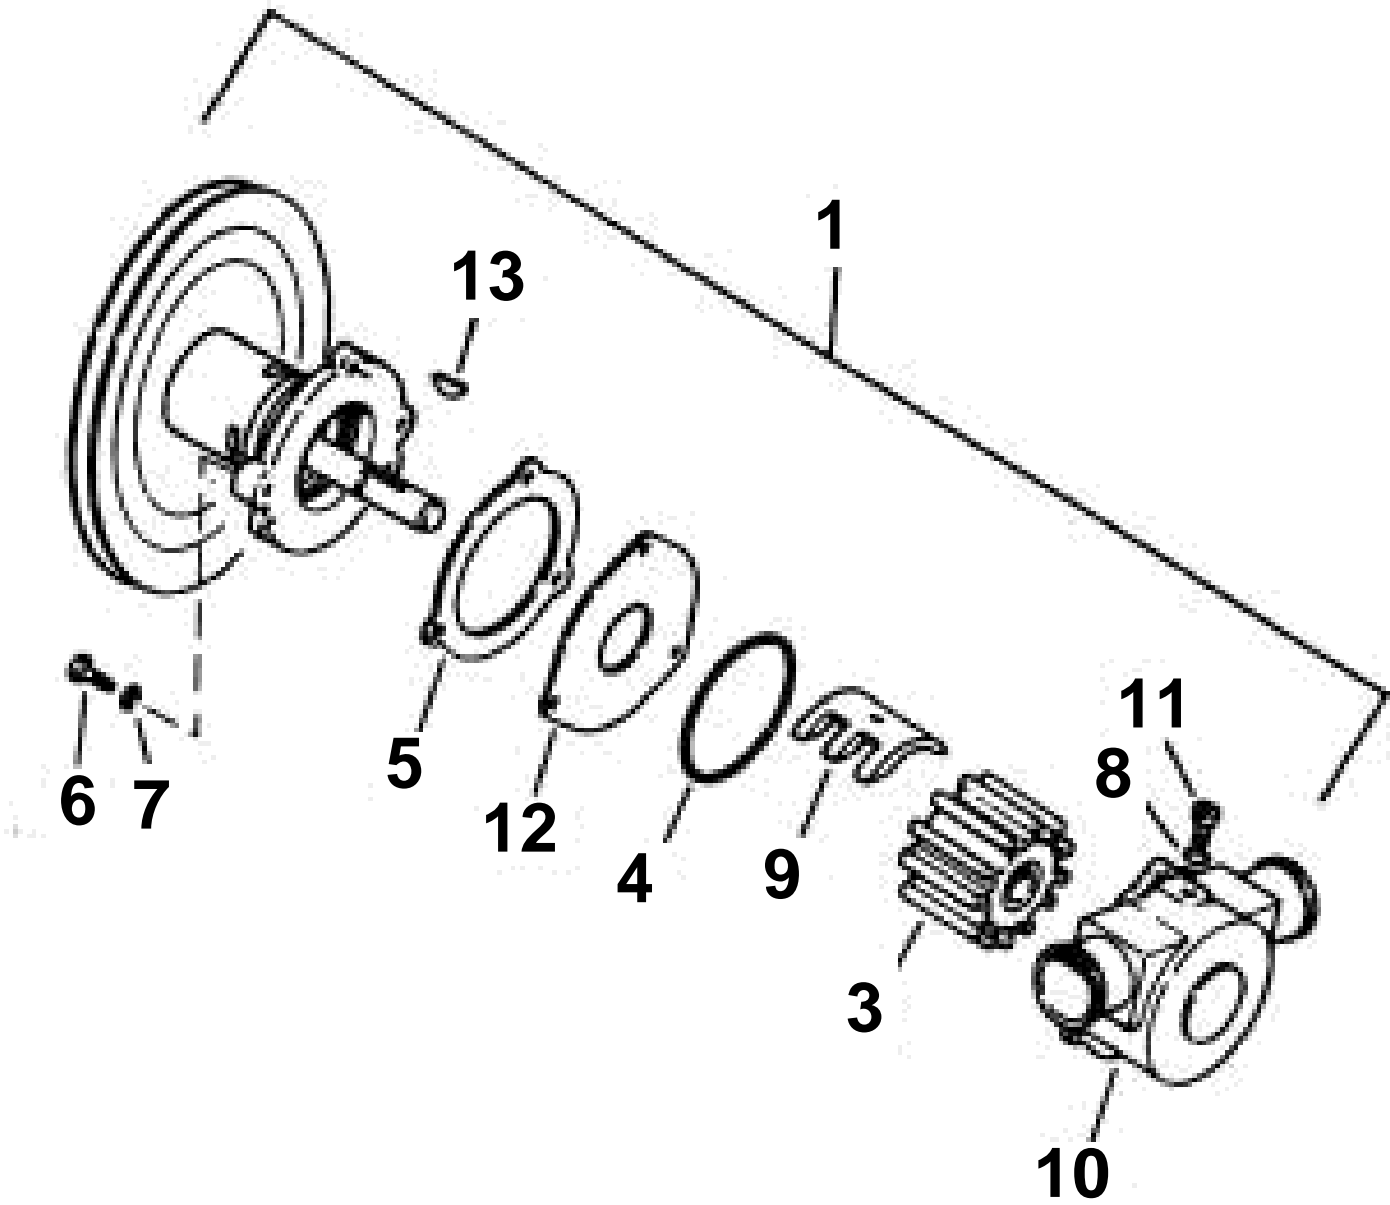

5.7GLPMDA, 5.7GIPMDA, 5.7GIPMDACE, 5.7GLIMDA, 5.7GIIMDA

5.7GLPMDA, 5.7GIPMDA, 5.7GIPMDACE, 5.7GLIMDA, 5.7GIIMDA

REF	PART NO.	QTY	DESCRIPTION	NOTES
1	3852398	1	Sea water pump	Replaced by 3851623
2	3854287	1	• Repair kit	
3	3854286	1	• Impeller	Contents of Water Pump Repair Kit
4	3854293	1	• O-ring, Housing	Contents of Water Pump Repair Kit
5	3854296	1	• Gasket, Plate to body	Contents of Water Pump Repair Kit
6	3854297	3	• Screw, Body to hsg	Contents of Water Pump Repair Kit
7	3854292	3	• Lock washer, Screw to hsg	Contents of Water Pump Repair Kit
8	3854289	1	• Washer, Cam screw	Contents of Water Pump Repair Kit
9	3854291	1	• Cam, Impeller	
10	3854288	1	• Pump housing	
11	3854290	1	• Screw, Cam	
12	3854295	1	• End plate	Contents of Water Pump Repair Kit
13	3854294	1	• Woodruff key, Impeller	