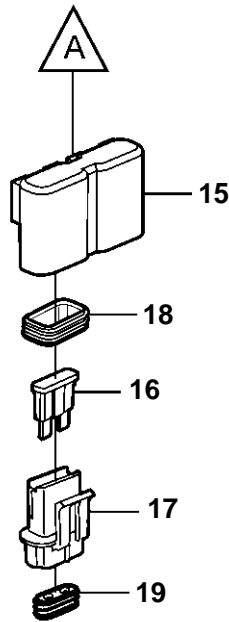

5.7GL-A, 5.7GL-B, 5.7GL-C, 5.7GL-D, 5.0GL-A, 5.0GL-B, 5.0GL-C, 5.0GL-D

5.7GL-A, 5.7GL-B, 5.7GL-C, 5.7GL-D, 5.0GL-A, 5.0GL-B, 5.0GL-C, 5.0GL-D

REF	PART NO.	QTY	DESCRIPTION	NOTES
1	3860368	1	Bracket	
2	3860486	2	Bracket	
3		2	Rivet	
4	941263	2	Grommet	
5	3860369	1	Cover	
6	3860524	4	Locking pin	
7	3854164	1	Automatic fuse	
8	3853620	2	Hexagon screw	
9	3852001	2	Spring washer	
10	3852064	2	Nut	
11	3852118	2	Nut	
12	3852182	1	Washer	
13	3850234	1	Rubber cushion	
14	3854138	1	Relay	Included in engine harness
15	3860455	2	Fuse holder	Included in engine harness
16	979686	2	Fuse	Included in engine harness, 40A
	969197	2	Fuse	Included in engine harness, 7.5A
17	8166029	4	Insulator	Included in engine harness
18		4	• Seal	
19		4	• Seal	