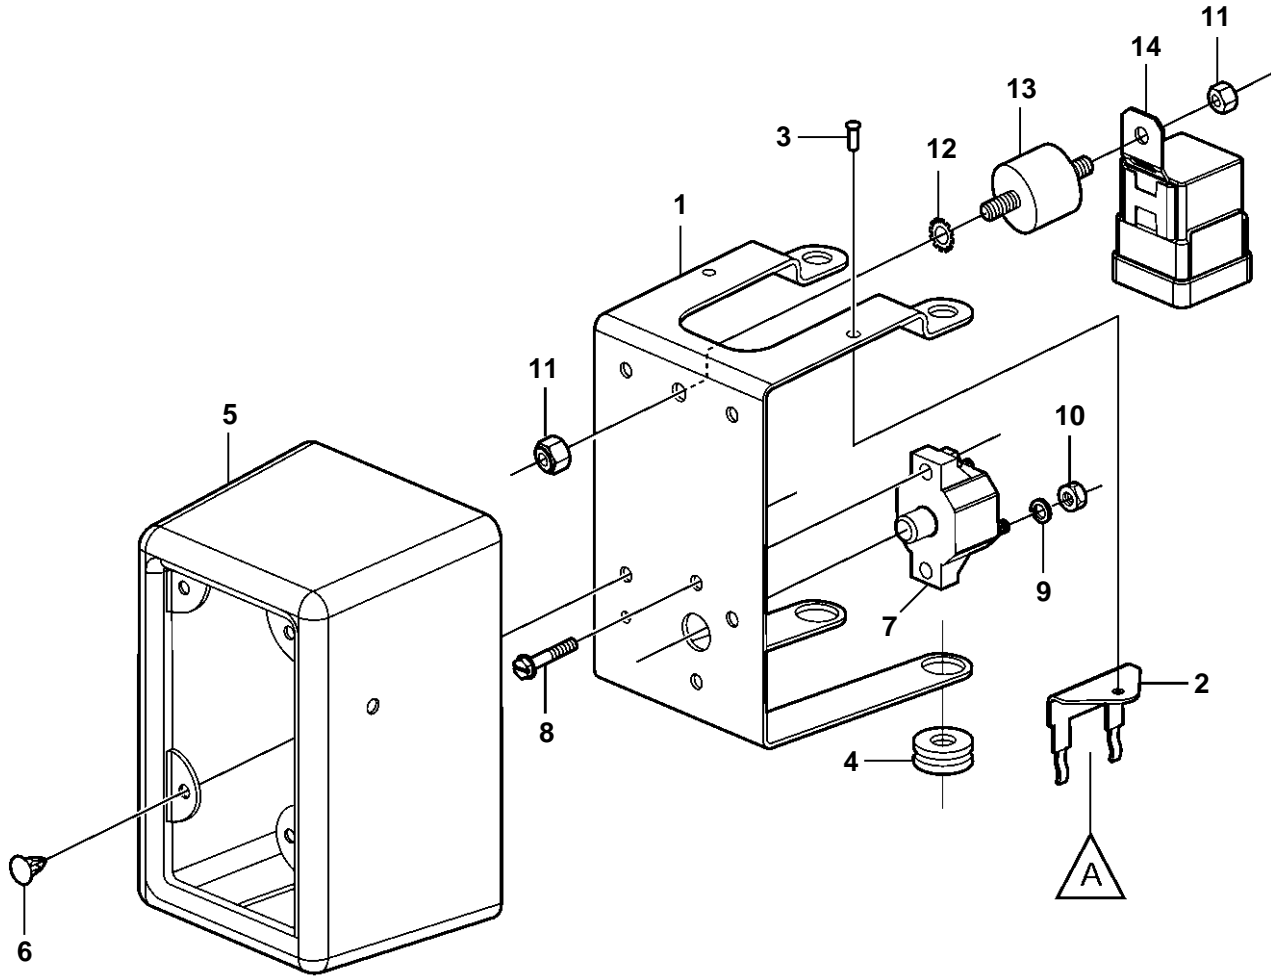

5.7GL-A, 5.7GL-B, 5.7GL-C, 5.7GL-D, 5.0GL-A, 5.0GL-B, 5.0GL-C, 5.0GL-D

5.7GL-A, 5.7GL-B, 5.7GL-C, 5.7GL-D, 5.0GL-A, 5.0GL-B, 5.0GL-C, 5.0GL-D

REF	PART NO.	QTY	DESCRIPTION	NOTES
1	3860368	1	Bracket	
2	3860486	2	Bracket	
3		2	Rivet	
4	941263	2	Grommet	
5	3860369	1	Cover	
6	3860524	4	Locking pin	
7	3854164	1	Automatic fuse	
8	3853620	2	Hexagon screw	
9	3852001	2	Spring washer	
10	3852064	2	Nut	
11	3852118	2	Nut	
12	3852182	1	Washer	
13	3850234	1	Rubber cushion	
14	3854138	1	Relay	Included in engine harness
15	3860455	2	Fuse holder	Included in engine harness
16	979686	2	Fuse	Included in engine harness, 40A
	969197	2	Fuse	Included in engine harness, 7.5A
17	8166029	4	Insulator	Included in engine harness
18		4	• Seal	
19		4	• Seal	