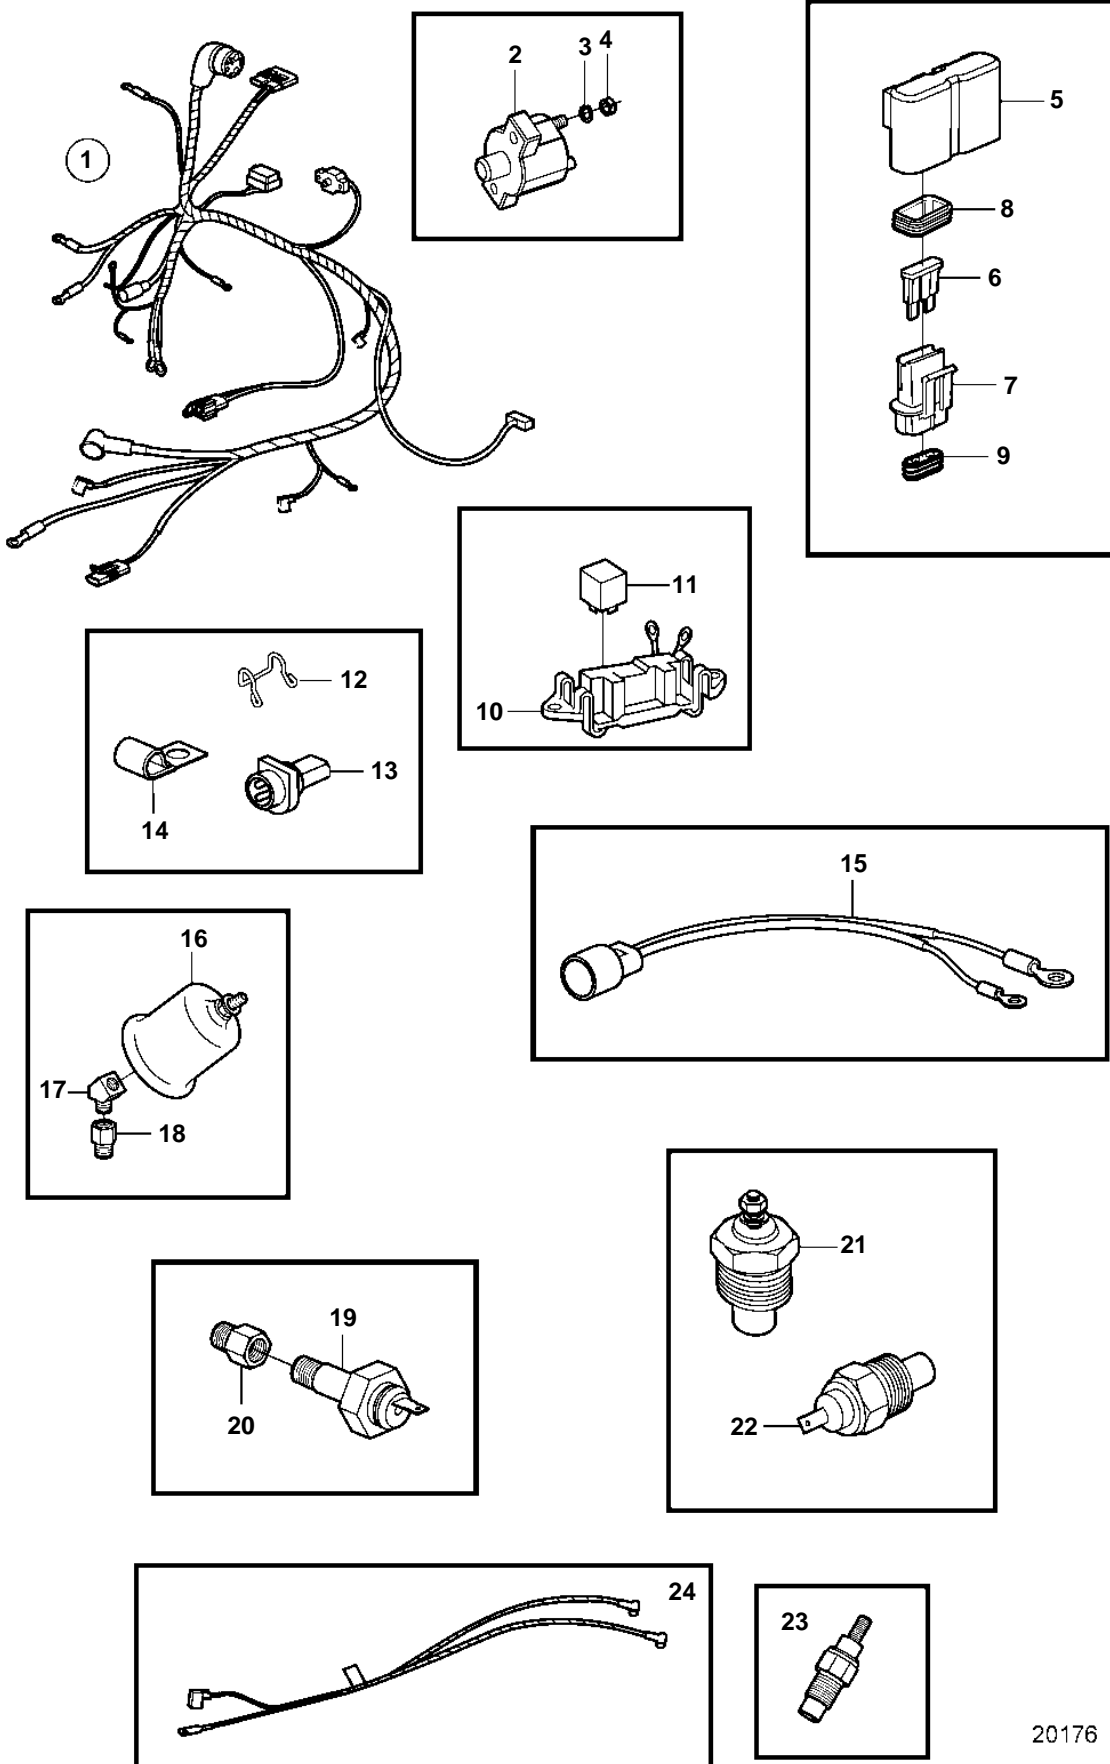

5.7GL-A, 5.0GL-A

20176

5.7GL-A, 5.0GL-A

REF	PART NO.	QTY	DESCRIPTION	NOTES
1	3860040	1	Wiring harness	
2	3854164	1	• Automatic fuse	50A
3	3852001	2	• Spring washer	
4	3852064	2	• Nut	
5	3860455	1	• Fuse holder	
6	979686	2	• Fuse	40A
	969197	2	• Fuse	7.5A
7	8166029	2	• Insulator	
8		2	• • Seal	
9		2	• • Seal	
10	3852210	1	• Bracket	
11	3857533	1	• Relay	FUEL PUMP
12	3852237	1	Retainer	
13	3855178	1	Connector	
14	3852146	1	Clamp, J	D=.375" (9.5mm)
	3852124	1	Clamp, J	D=.188" (4.8mm)
15	3854031	1	Wiring harness, trim	
16	3857532	1	Oil pressure sensor, oil pressure	
	872064	X	Pressure sensor, oil pressure	DUAL STATION
17	3852503	1	Elbow	
18	3855776	1	Adapter	
19	3852215	1	Pressure monitor, oil pressure	
20	3850660	1	Fitting	
21	3852029	1	Sensor, coolant water temp.	
	872068	X	Temperature sensor, coolant water temp.	DUAL STATION
22	872066	1	Thermo monitor, coolant water temp.	
23	3862500	2	Temperature sensor	Exhaust
24	3862220	1	Wiring harness	Exhaust sensor lead