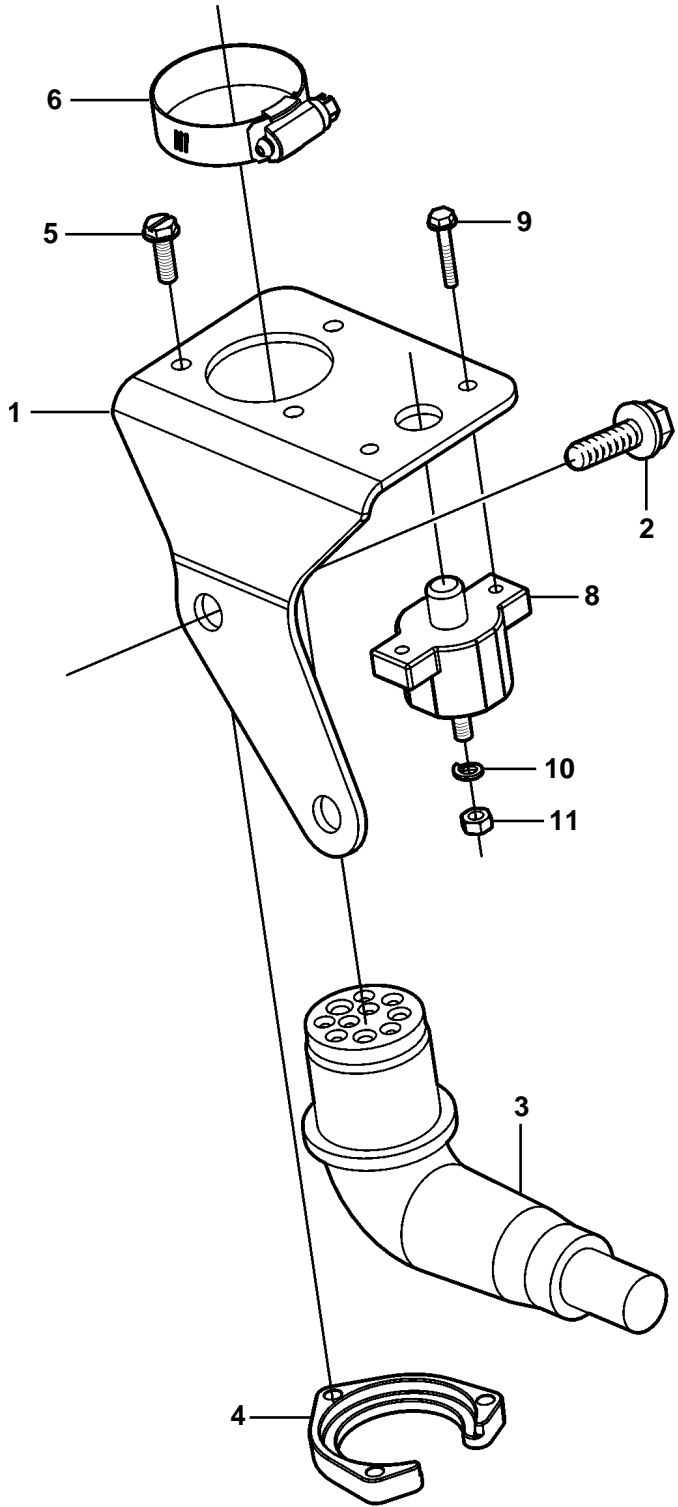

5.7GL-E, 5.0GL-E

5.7GL-E, 5.0GL-E

REF	PART NO.	QTY	DESCRIPTION	NOTES
1	3862583	1	Bracket	
2	3853419	2	Screw	
3	3863293	1	Wiring harness	
4	3852825	1	Retainer	
5	3852208	3	Screw	
6	3863440	1	Hose clamp	
7	3863454	1	Alarm	Mounted at the helm.
8	3854164	1	Automatic fuse	
9	3853620	2	Hexagon screw	
10	3852001	2	Spring washer	
11	3852064	2	Nut	