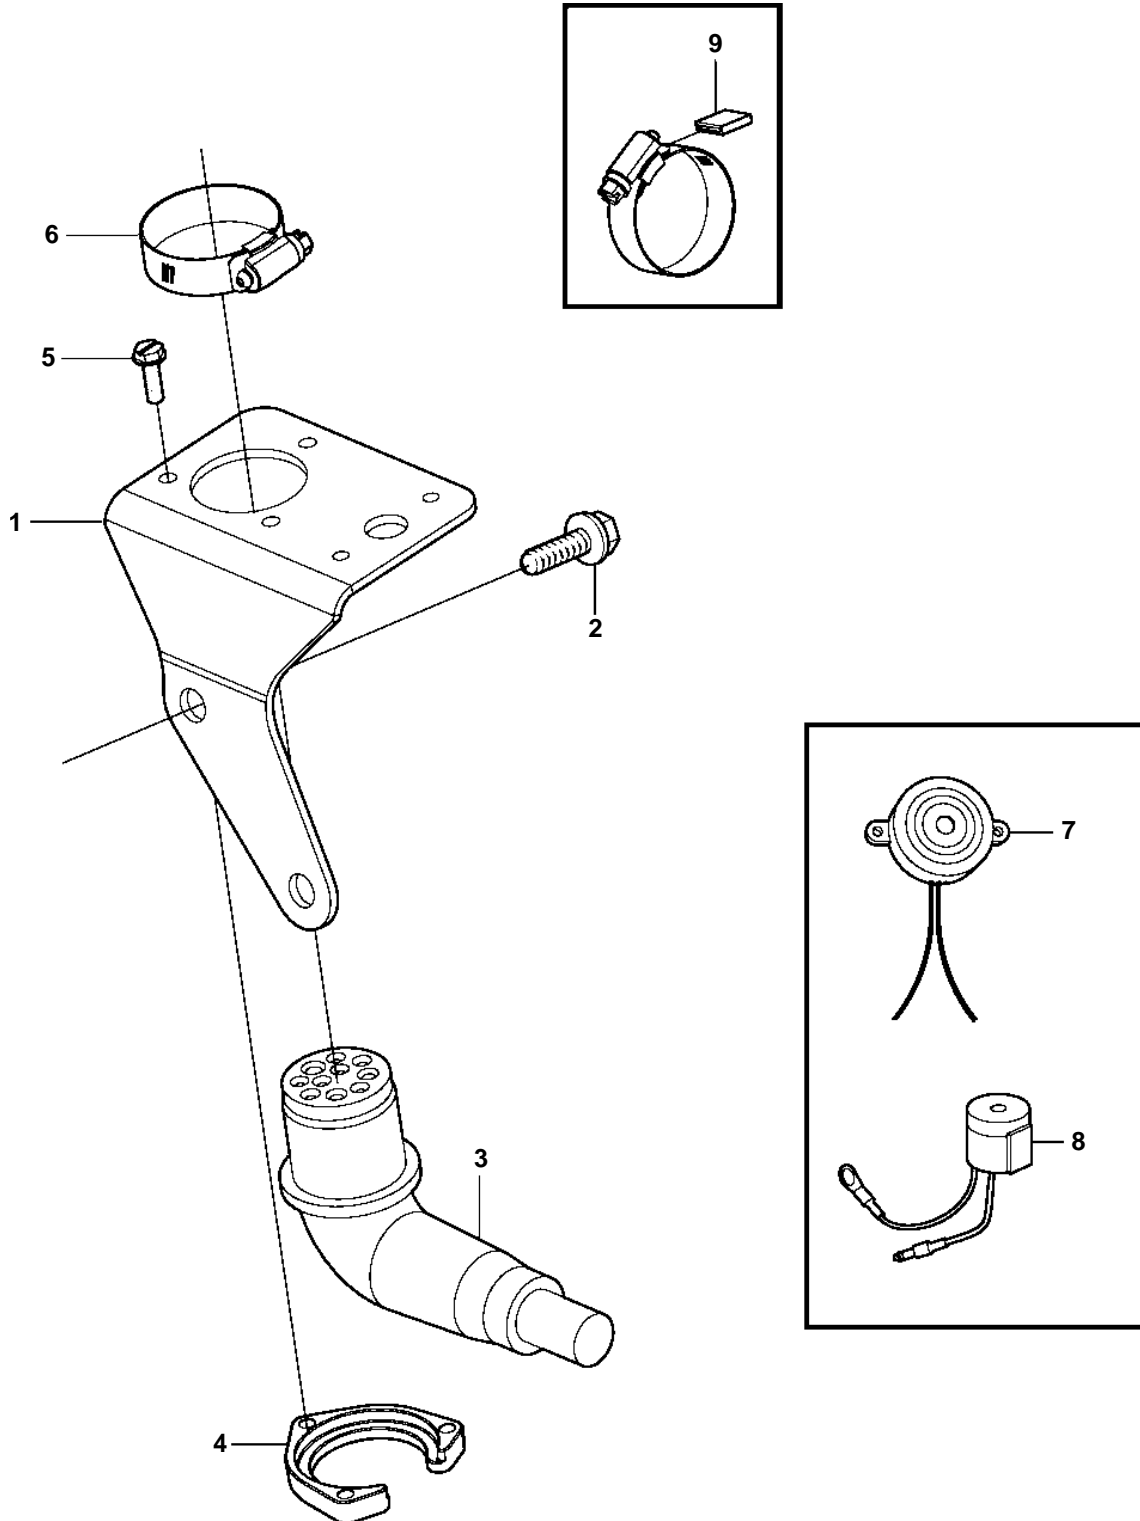

5.7GL-C, 5.7GL-D, 5.0GL-C, 5.0GL-D

5.7GL-C, 5.7GL-D, 5.0GL-C, 5.0GL-D

REF	PART NO.	QTY	DESCRIPTION	NOTES
1	3862583	1	Bracket	
2	3853419	2	Screw	
3	3862619	1	Wiring harness	
4	3852825	1	Retainer	
5	3852208	3	Screw	
6	3853786	1	Hose clamp	
7	3857457	X	Horn	Mounted at the helm.
8	3863152	X	Alarm kit	Mounted at the helm., REPL BY 3859061
9	3858532	1	Cover	