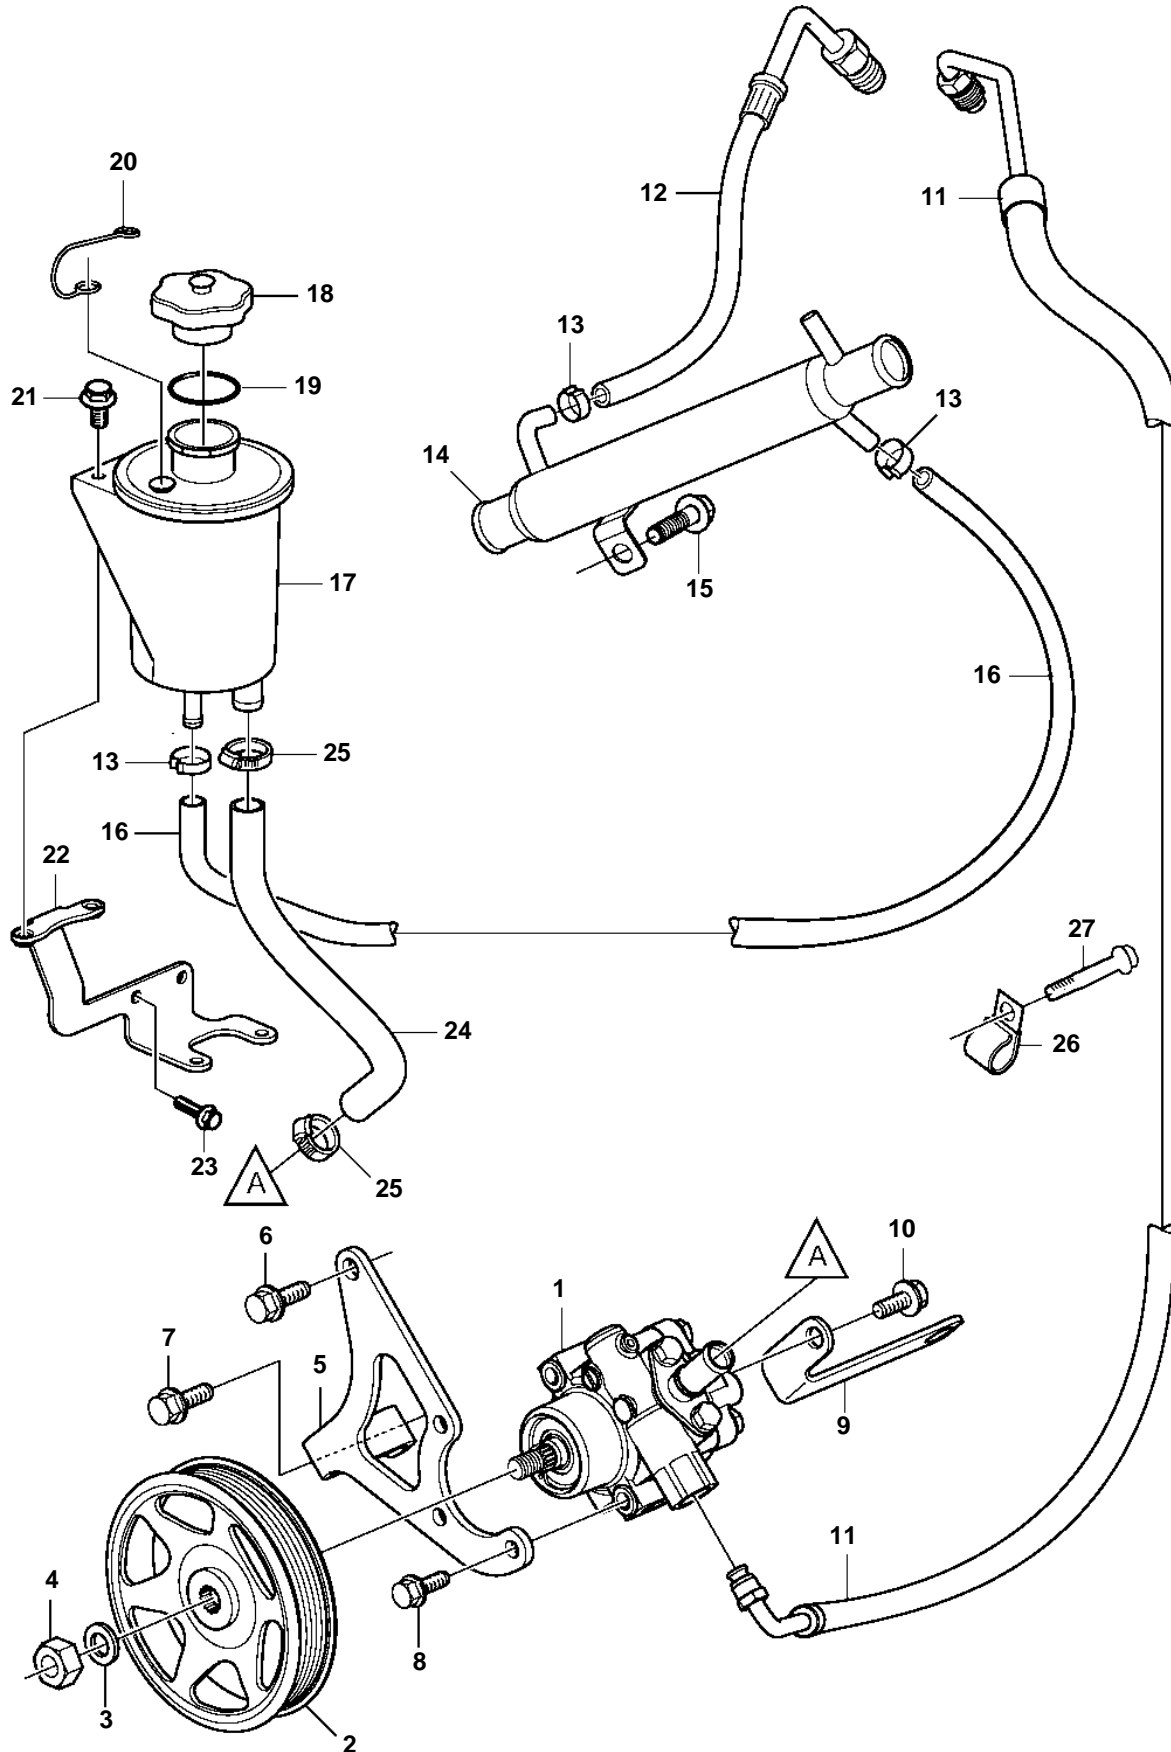

5.0GiCE-J, 5.0GiCE-JF, 5.0GXiCE-J, 5.0GXiCE-JF, 5.0GiCE-M, 5.0GiCE-MF, 5.0GXiCE-M, 5.0GXiCE-MF

5.0GiCE-J, 5.0GiCE-JF, 5.0GXICE-J, 5.0GXICE-JF, 5.0GiCE-M, 5.0GiCE-MF, 5.0GXICE-M, 5.0GXICE-MF

REF	PART NO.	QTY	DESCRIPTION	NOTES
1	3887373	1	Power steering pump	
2	3889611	1	Pulley	
3	3889615	1	Washer	
4	3889613	1	Nut	
5	3887731	1	Bracket	
6	3853405	1	Screw	
7		1	Screw	
8	3595499	3	Screw	
9	3887776	1	Bracket	
10	3595499	1	Screw	
11	3887986	1	Hose assembly	
12	3863148	1	Hose	
13	982663	3	Hose clamp	
14	3862629	1	Oil cooler	
15	3860582	1	Screw	
16	3593914	1	Hose	
17	3887375	1	Reservoir	
18		1	· Cap	not sold separately
19		1	· O-ring	not sold separately
20		1	· Retainer	not sold separately
21	945358	2	Flange screw	
22	40005662	1	Bracket	
23	3595499	2	Screw	
24	40005059	1	Hose	
25	3853794	2	Hose clamp	
26		1	Clamp, J	
27	3853392	1	Screw	