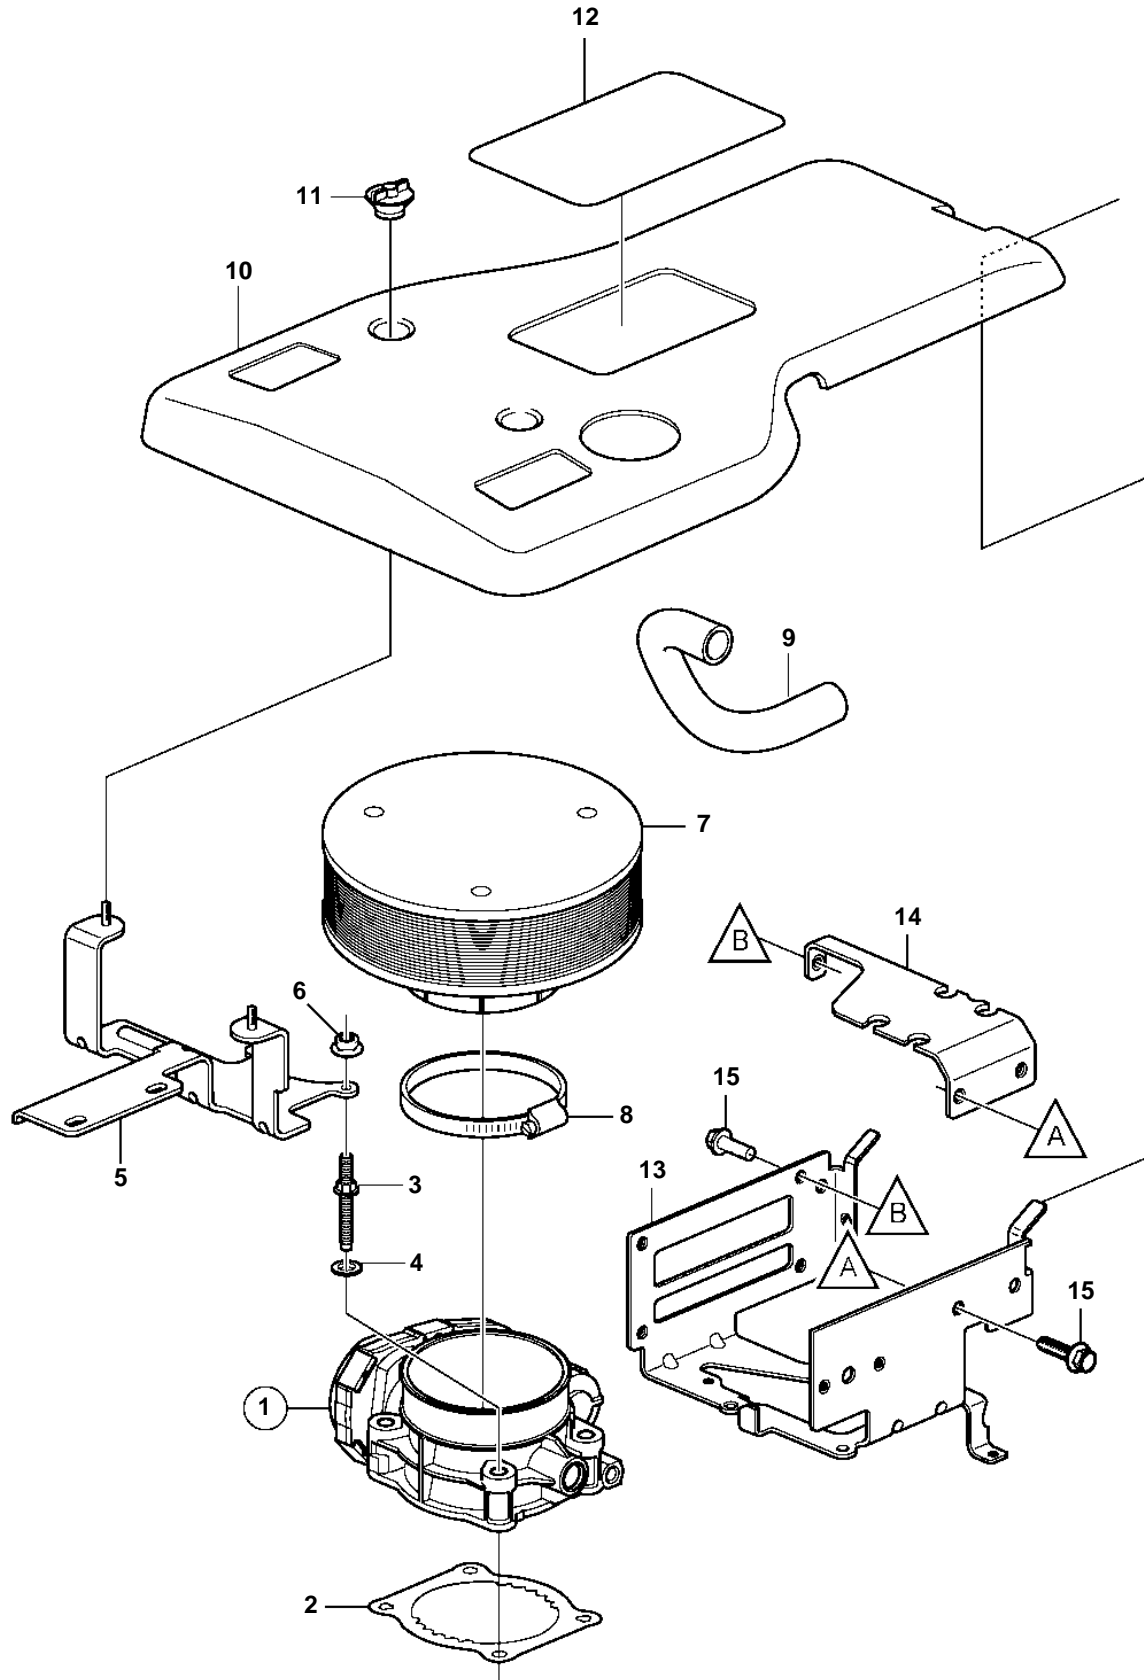

5.0GiCE-J, 5.0GiCE-JF, 5.0GXiCE-J, 5.0GXiCE-JF, 5.0GiCE-M, 5.0GiCE-MF, 5.0GXiCE-M, 5.0GXiCE-MF

**5.0GiCE-J, 5.0GiCE-JF, 5.0GXiCE-J, 5.0GXiCE-JF, 5.0GiCE-M, 5.0GiCE-MF, 5.0GXiCE-M, 5.0GXiCE-MF**

REF	PART NO.	QTY	DESCRIPTION	NOTES
1	21141689	1	Body	
		1	· Switch, idle validation	not sold separately
		2	· Sensor kit, throttle position	not sold separately
2	3849022	1	Gasket	
3	3858964	4	Stud	
4		4	· Washer	not sold separately
5	3594456	1	Bracket	
6	981124	2	Flange nut	
7	3887565	1	Flame shield	
8	3847663	1	Hose clamp	
9		1	Hose	To valve cover
10	3847650	1	Cover	
11	3841608	2	Nut	
12	3861830	1	Decal	5.0GXi
	21114569	1	Decal	5.0Gi
13	3595367	1	Bracket	
14	3595369	1	Bracket	
15	3852006	3	Screw	