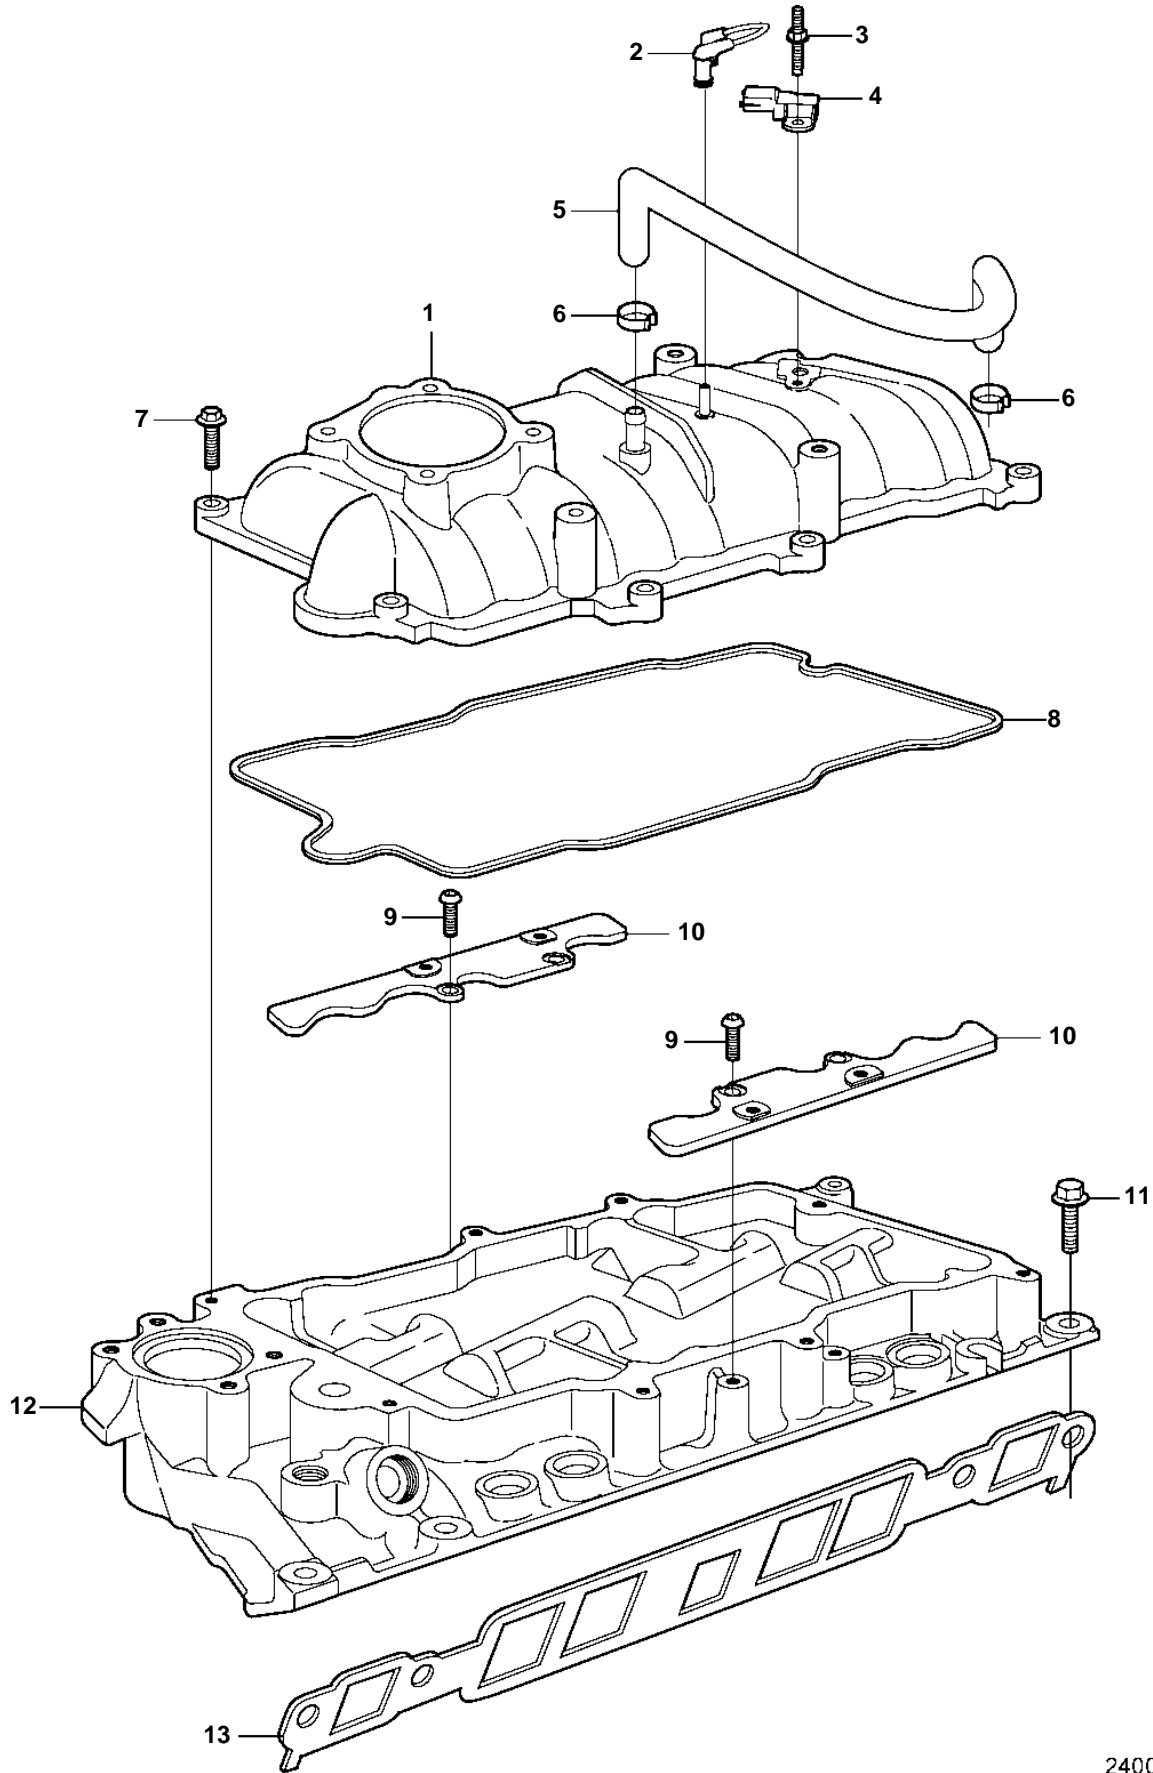

5.0GiCE-J, 5.0GiCE-JF, 5.0GXiCE-J, 5.0GXiCE-JF, 5.0GiCE-M, 5.0GiCE-MF, 5.0GXiCE-M, 5.0GXiCE-MF

5.0GiCE-J, 5.0GiCE-JF, 5.0GXiCE-J, 5.0GXiCE-JF, 5.0GiCE-M, 5.0GiCE-MF, 5.0GXiCE-M, 5.0GXiCE-MF

REF	PART NO.	QTY	DESCRIPTION	NOTES
1	21141686	1	Manifold	
2	3858974	1	Hose	
3	3858973	1	Bolt	
4	3859020	1	Sensor	MAT/MAP
5	3595357	1	Hose	
6	982663	2	Hose clamp	
7	3858961	10	Bolt	
8	3858960	1	Intake gasket	
9	3858982	4	Bolt	
10		2	Bracket	Part not sold
11	3861980	8	Screw	
12	21141685	1	Manifold	
13	3857662	1	Intake gasket kit	