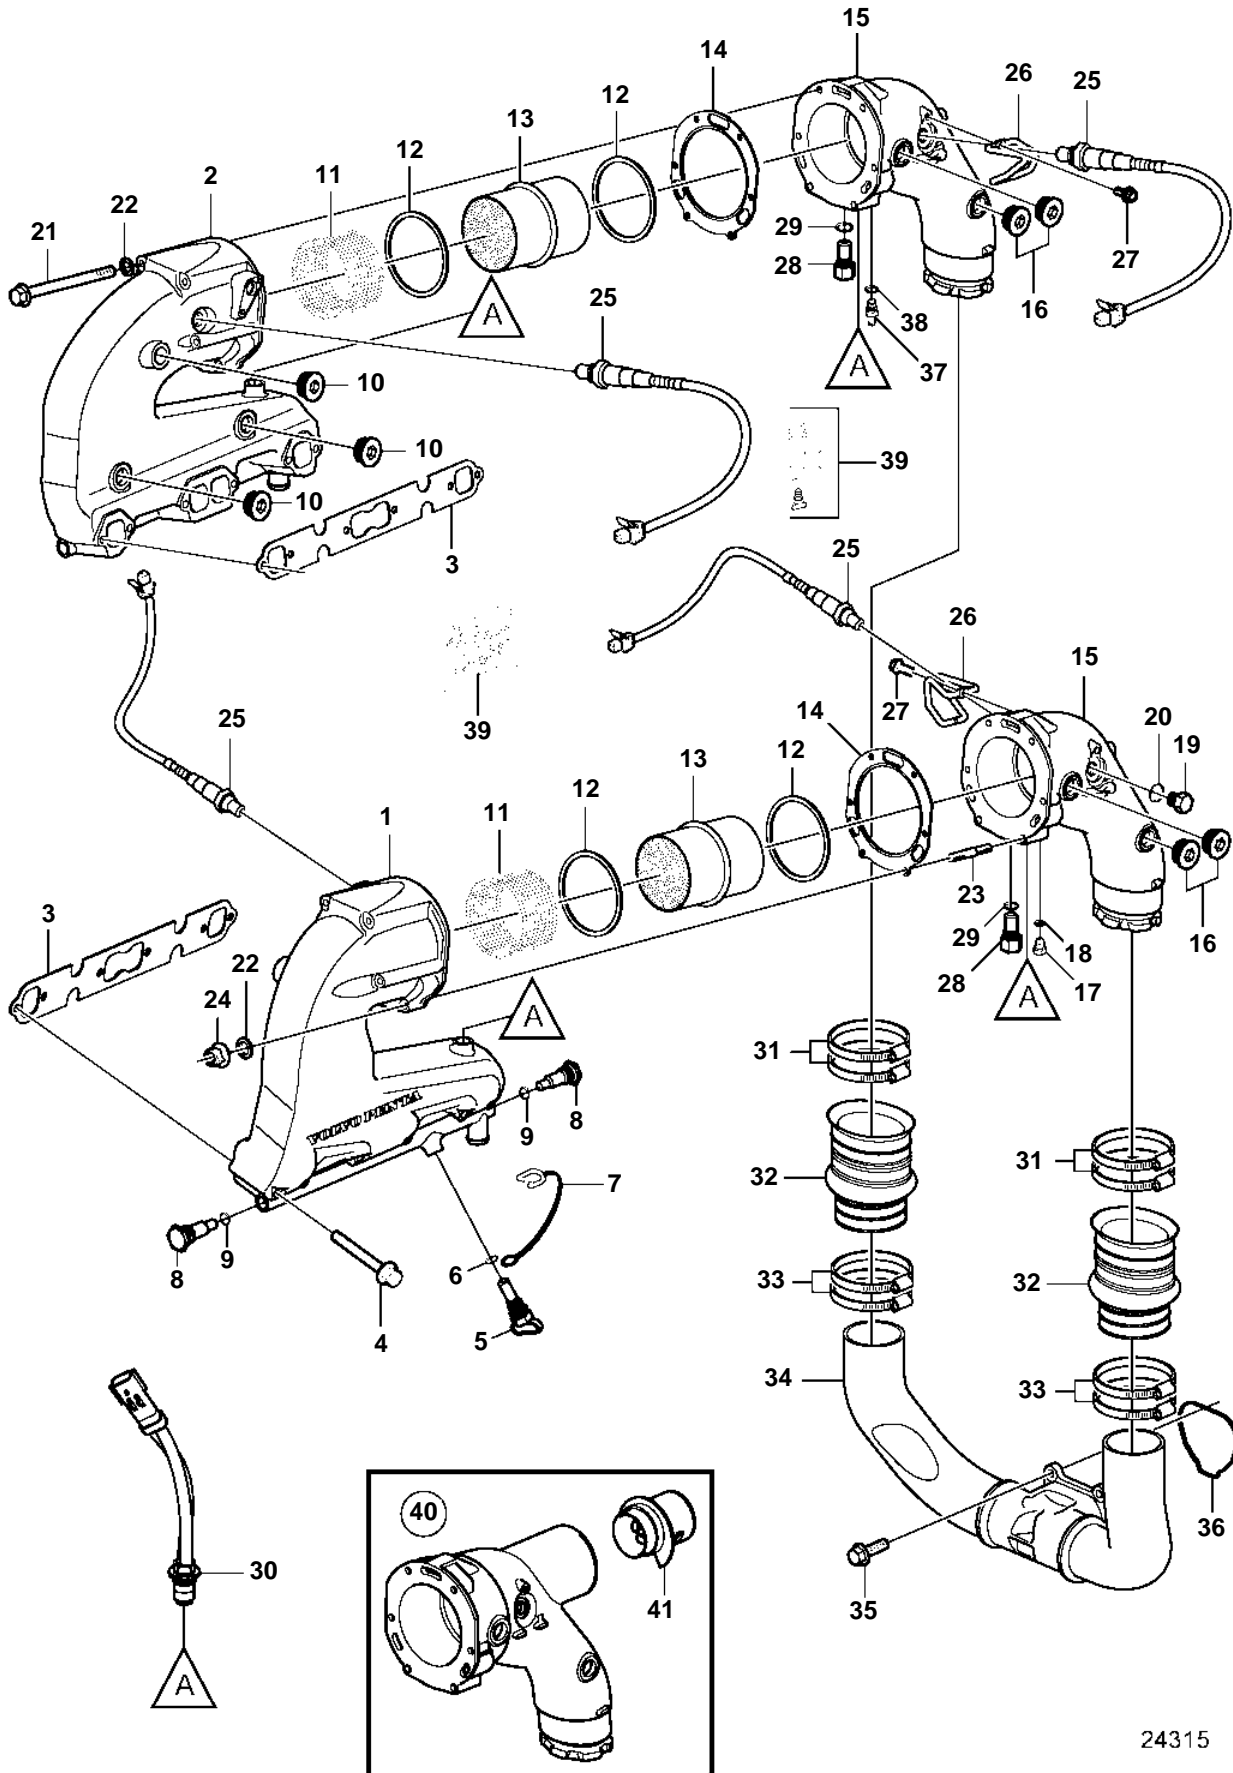

5.0GiCE-J, 5.0GiCE-JF, 5.0GXiCE-J, 5.0GXiCE-JF, 5.0GiCE-M, 5.0GiCE-MF, 5.0GXiCE-M, 5.0GXiCE-MF

24315

5.0GiCE-J, 5.0GiCE-JF, 5.0GXiCE-J, 5.0GXiCE-JF, 5.0GiCE-M, 5.0GiCE-MF, 5.0GXiCE-M, 5.0GXiCE-MF

REF	PART NO.	QTY	DESCRIPTION	NOTES
1	3848803	1	Manifold	
2	3848801	1	Manifold	
3	3852468	2	Gasket	
4	3857184	12	Flange screw	
5	21194285	2	Anode, reference	
6	976970	2	· O-ring	not sold separately
7	3849892	2	· Retainer	
8	21193133	4	Anode	
9	980998	4	· O-ring	not sold separately
10	21166232	6	Plug	
11	3889967	2	Support sleeve	
12	3889966	4	Sealing ring	
13	3889994	2	Catalytic converter	
14	40005439	2	Gasket	
15	3848529	2	Elbow pipe	
16	21166232	4	Plug	
17	21118621	1	Plug	
18	976970	1	· O-ring	not sold separately
19	960632	2	Plug	
20	977751	2	Gasket	
21	968893	8	Flange screw	
22	941907	12	Spring washer	
23	953058	4	Stud	
24	945408	4	Flange nut	
25	3883724	4	Sensor, oxygen	
		4	· Sealing washer	not sold separately
26	3889435	2	Bracket	
27	965175	2	Flange screw	
28	21194290	2	Anode	
29	980998	2	· O-ring	not sold separately
30	3889526	2	Sensor, temperature	
31	3863443	4	Hose clamp	
32	3887765	2	Bellows	
33	3863442	4	Hose clamp	
34	3887621	1	Exhaust pipe	
35	3841928	4	Screw	
36	3841013	1	Gasket	
37	21115767	1	Adapter	
38	976970	1	· O-ring	not sold separately
39		2	Thermostat	See "Exhaust Thermostat System" page
		2	Fitting	
40	21236267	2	Elbow pipe	Captain's Choice
41		2	· Deflector	not sold separately