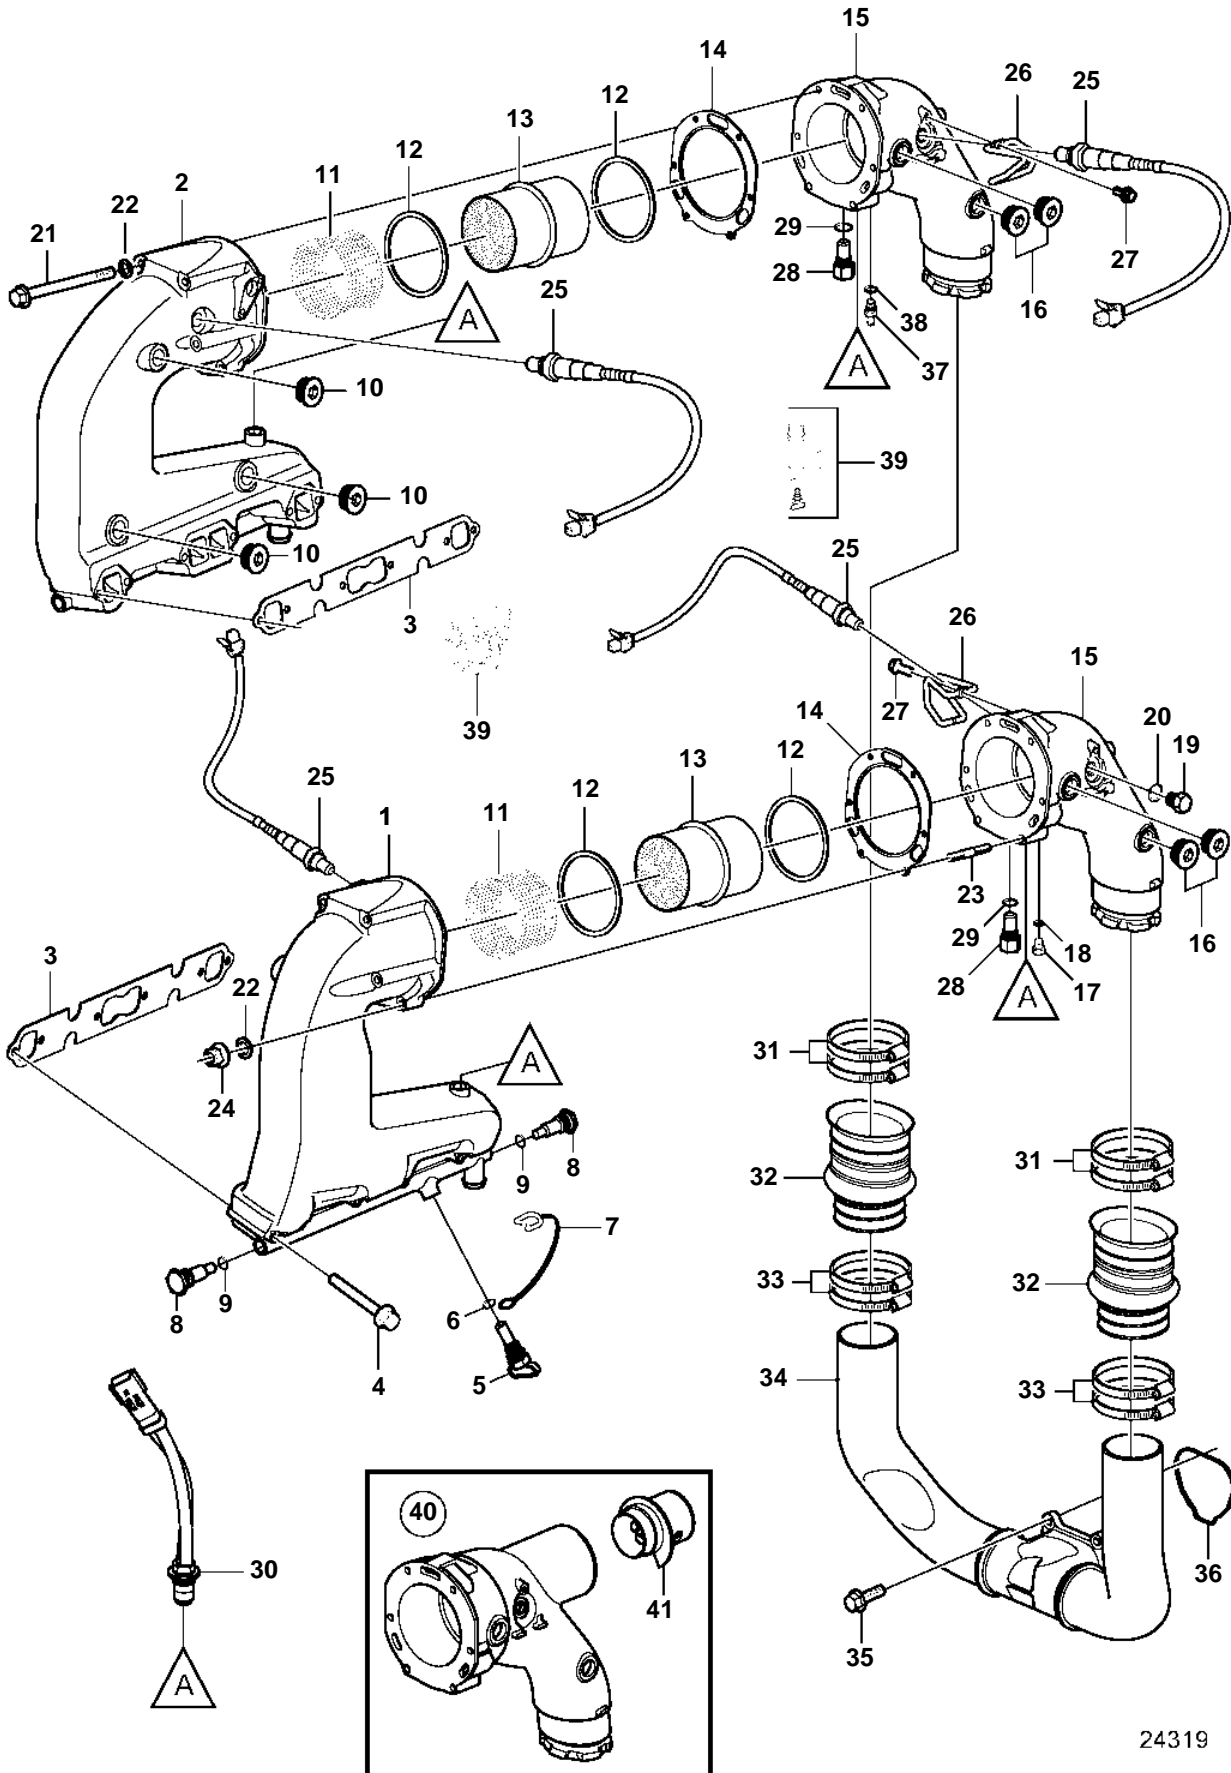

5.0GiCE-J, 5.0GiCE-JF, 5.0GXiCE-J, 5.0GXiCE-JF, 5.0GiCE-M, 5.0GiCE-MF, 5.0GXiCE-M, 5.0GXiCE-MF

24319

5.0GiCE-J, 5.0GiCE-JF, 5.0GXiCE-J, 5.0GXiCE-JF, 5.0GiCE-M, 5.0GiCE-MF, 5.0GXiCE-M, 5.0GXiCE-MF

REF	PART NO.	QTY	DESCRIPTION	NOTES
1	3848803	1	Manifold	
2	3848801	1	Manifold	
3	3852468	2	Gasket	
4	3857184	12	Flange screw	
5	21194285	2	Anode, reference	
6	976970	2	· O-ring	not sold separately
7	3849892	2	· Retainer	
8	21193133	4	Anode	
9	980998	4	· O-ring	not sold separately
10	21166232	6	Plug	
11	3889967	2	Support sleeve	
12	3889966	4	Sealing ring	
13	3889994	2	Catalytic converter	
14	40005439	2	Gasket	
15	3848529	2	Elbow pipe	
16	21166232	4	Plug	
17	21118621	1	Plug	
18	976970	1	· O-ring	not sold separately
19	960632	2	Plug	
20	977751	2	Gasket	
21	968893	8	Flange screw	
22	941907	12	Spring washer	
23	953058	4	Stud	
24	945408	4	Flange nut	
25	3883724	4	Sensor, oxygen	
		4	· Sealing washer	not sold separately
26	3889435	2	Bracket	
27	965175	2	Flange screw	
28	21194290	2	Anode	
29	980998	2	· O-ring	not sold separately
30	3889526	2	Sensor, temperature	
31	3863443	4	Hose clamp	
32	3887765	2	Bellows	
33	3863442	4	Hose clamp	
34	3887621	1	Exhaust pipe	
35	3841928	4	Screw	
36	3841013	1	Gasket	
37	21115767	1	Adapter	
38	976970	1	· O-ring	not sold separately
39		2	Thermostat	See "Exhaust Thermostat System" page
		2	Fitting	
40	21236267	2	Elbow pipe	Captain's Choice
41		2	· Deflector	not sold separately