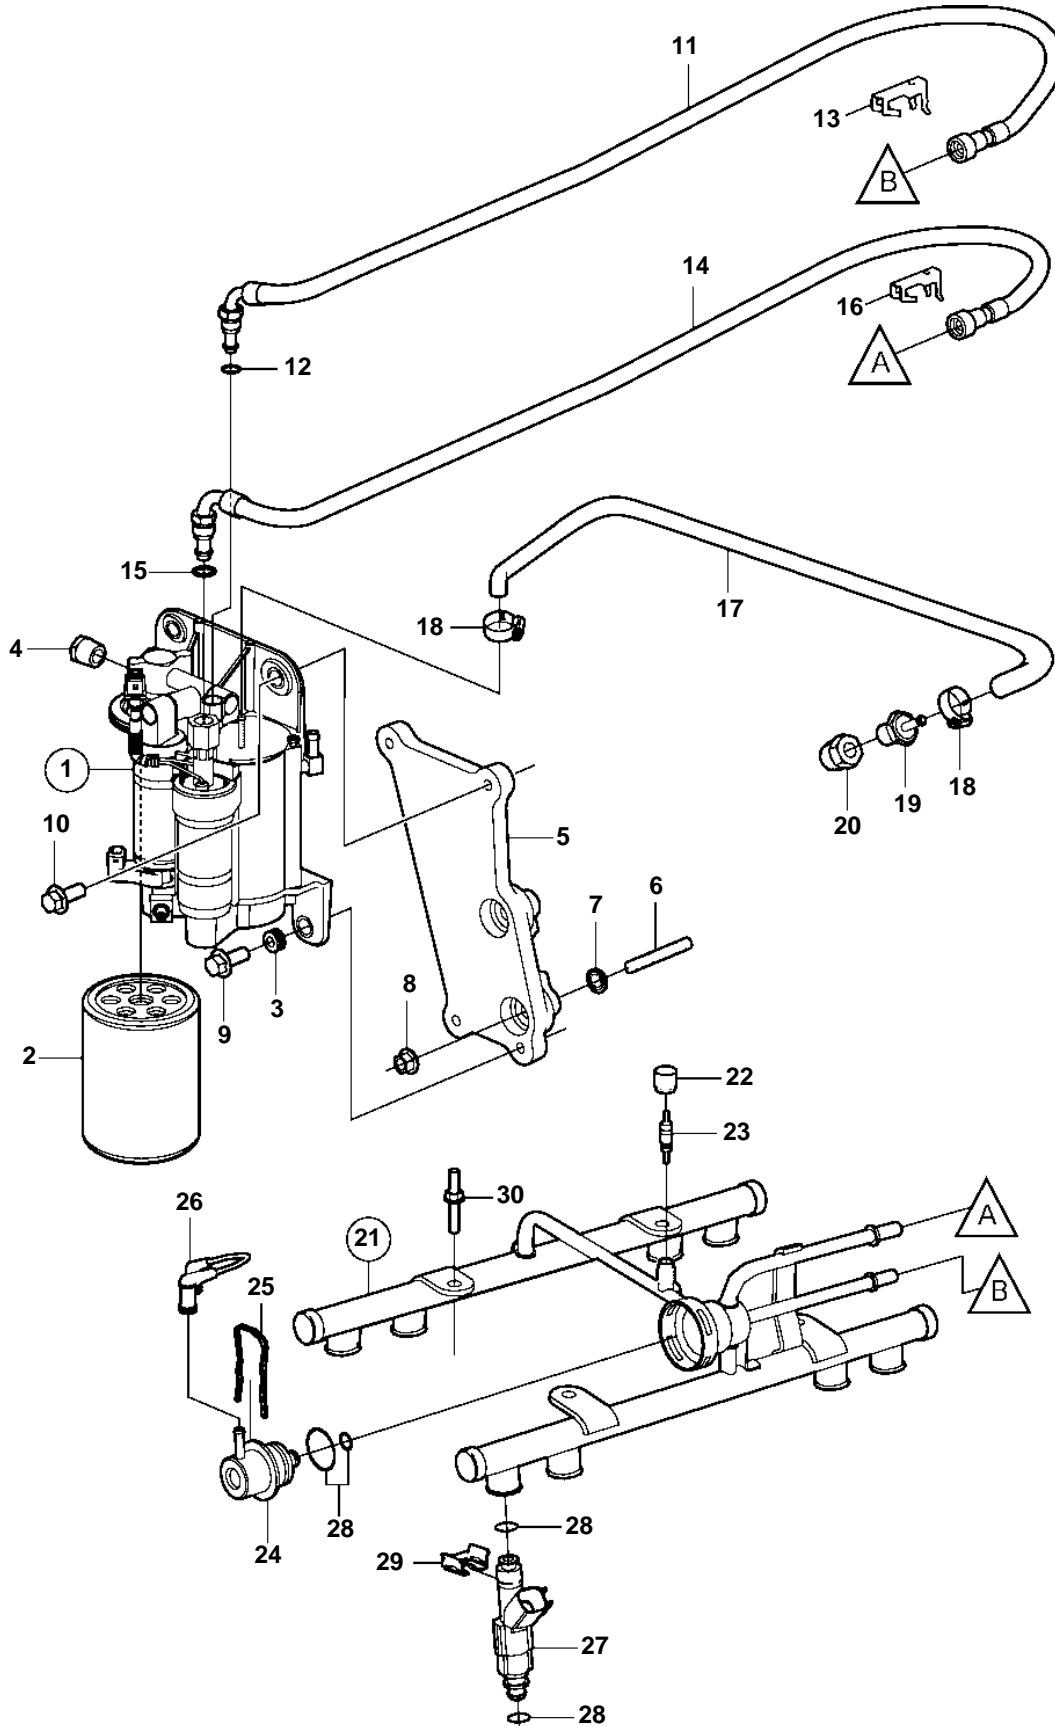

5.0GiCE-J, 5.0GiCE-JF, 5.0GXiCE-J, 5.0GXiCE-JF, 5.0GiCE-M, 5.0GiCE-MF, 5.0GXiCE-M, 5.0GXiCE-MF

5.0GiCE-J, 5.0GiCE-JF, 5.0GXiCE-J, 5.0GXiCE-JF, 5.0GiCE-M, 5.0GiCE-MF, 5.0GXiCE-M, 5.0GXiCE-MF

REF	PART NO.	QTY	DESCRIPTION	NOTES
1	3594444	1	Fuel pump	
	3588865	1	· Fuel pump kit	High pressure fuel pump
2	3847644	1	· Filter	
3	3861396	4	· Rubber bushing	
4	3857816	1	Bushing	
5	3861031	1	Bracket	
6	3860928	2	Stud	
7	3860538	2	Nut, speed	
8	3853404	2	Nut	
9	982702	2	Flange screw	
10	982702	2	Flange screw	Sea water cooling
	946472	2	Flange screw	Fresh water cooling
11	3888727	1	Fuel hose	
12	3850424	1	· O-ring	
13	3887195	1	Locking clip	
14	3888725	1	Fuel pipe	
15	3850423	1	· O-ring	
16	3887198	1	Locking clip	Part not sold
17	3807072	1	Kit	
18	3860413	2	Hose clamp	
19	3860290	1	Nipple	
20	3861926	1	Tube fitting	
21	3858966	1	Fuel pipe	
22	3858972	1	Cardboard tube	
23	3858971	1	Valve	
24	3858967	1	Fuel press regulator	
25	3858968	1	Clip	
26	3858974	1	Hose	
27	21141691	8	Injector	
28	3858981	X	O-ring	Includes 16 o-rings for injectors and 2 o-rings for pressure regulator.
29	3858970	8	Retainer	
30	3858973	4	Bolt	