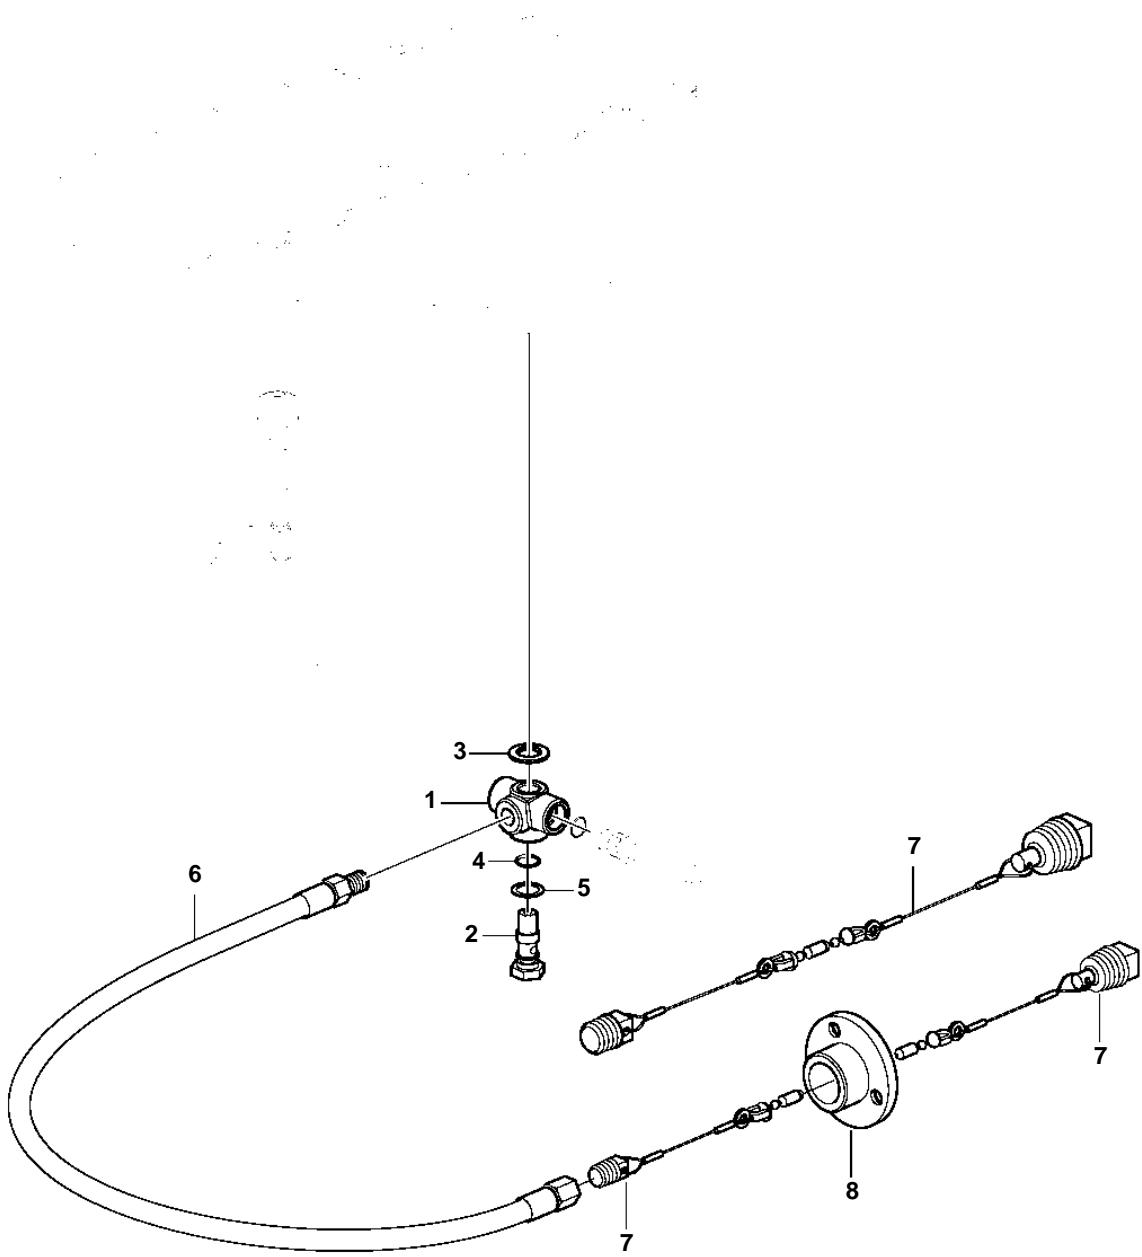

5.0GiCE-J, 5.0GiCE-JF, 5.0GXiCE-J, 5.0GXiCE-JF

23327

5.0GiCE-J, 5.0GiCE-JF, 5.0GXiCE-J, 5.0GXiCE-JF

REF	PART NO.	QTY	DESCRIPTION
1	3587787	1	Fitting
2	888958	1	Retainer
3	3851981	1	Washer
4	3853674	1	O-ring
5	3852007	1	Washer
6	888964	1	Hose assembly
7	888972	1	Lock spring
8	888970	1	Fitting