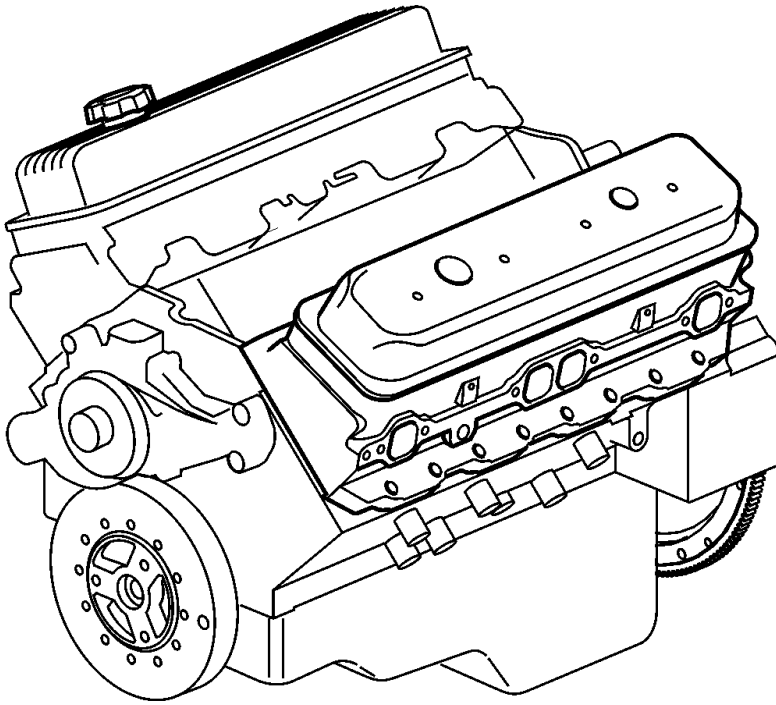

5.0GiCE-J, 5.0GiCE-JF, 5.0GXiCE-J, 5.0GXiCE-JF, 5.0GiCE-M, 5.0GiCE-MF, 5.0GXiCE-M, 5.0GXiCE-MF

1

5.0GiCE-J, 5.0GiCE-JF, 5.0GXiCE-J, 5.0GXiCE-JF, 5.0GiCE-M, 5.0GiCE-MF, 5.0GXiCE-M, 5.0GXiCE-MF

REF	PART NO.	QTY	DESCRIPTION	SEE SEC.	NOTES
1	3862057	1	Short block		Image is a generic picture of longblock, details about included parts are in Parts Bulletin.
			• Bulletin P-21-0-10	P-21-0-10-EN	Longblock guidelines, 5.0L
			• Bulletin P-21-0-25	P-21-0-25-EN	US EPA Regulations for Longblock Sales and Use
1					Variably replaced, see below
	3801407	1	Engine, exch		use to repair non-compliant engines
			• Bulletin P-21-0-25	P-21-0-25-EN	US EPA Regulations for Longblock Sales and Use
1	3801408	1	Engine, exch		use to repair compliant engines
			• Bulletin P-21-0-25	P-21-0-25-EN	US EPA Regulations for Longblock Sales and Use