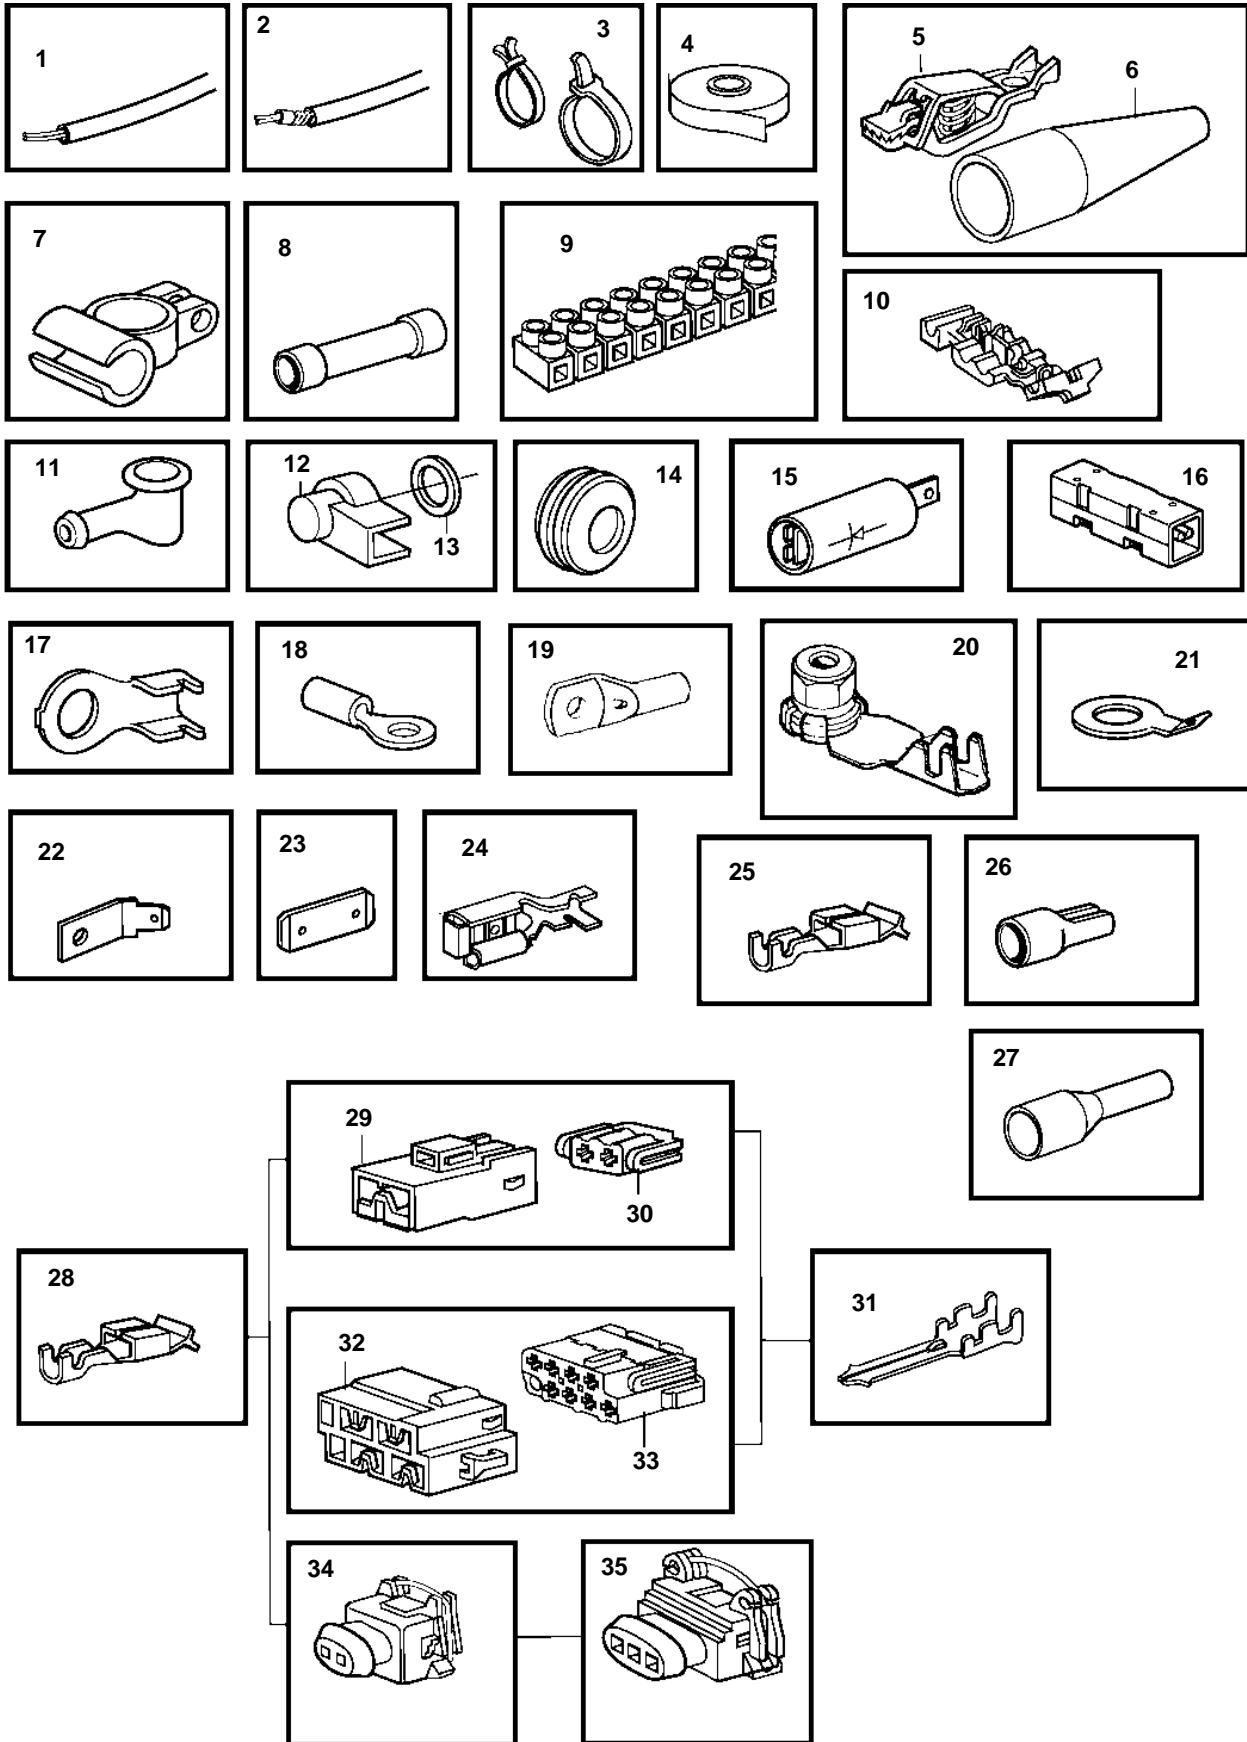

5.0GiCE-J, 5.0GiCE-JF, 5.0GXiCE-J, 5.0GXiCE-JF, 5.0GiCE-M, 5.0GiCE-MF, 5.0GXiCE-M, 5.0GXiCE-MF

18567