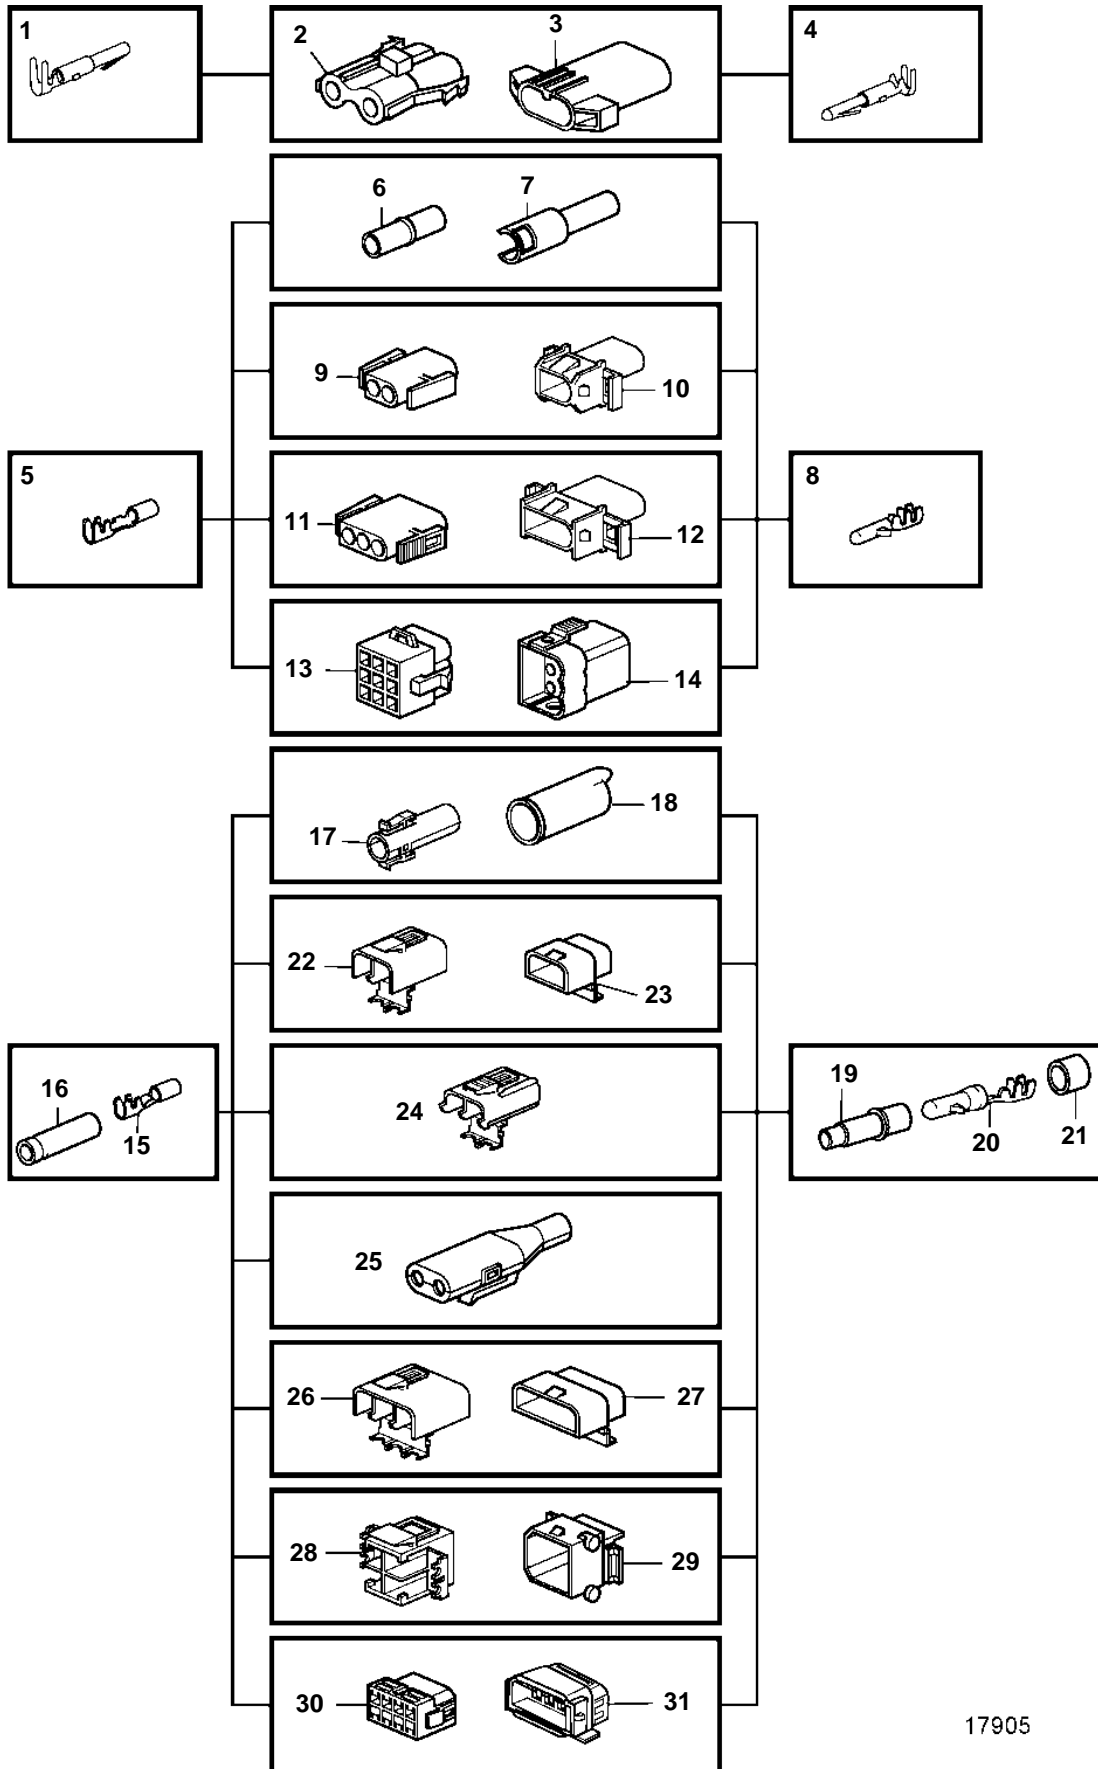

5.0GiCE-J, 5.0GiCE-JF, 5.0GXiCE-J, 5.0GXiCE-JF, 5.0GiCE-M, 5.0GiCE-MF, 5.0GXiCE-M, 5.0GXiCE-MF

17905

5.0GiCE-J, 5.0GiCE-JF, 5.0GXiCE-J, 5.0GXiCE-JF, 5.0GiCE-M, 5.0GiCE-MF, 5.0GXiCE-M, 5.0GXiCE-MF

REF	PART NO.	DESCRIPTION	NOTES
1	946038	Cable terminal	2,1x0,5-1mm2
2	944224	Housing	2-POLE
3	944223	Housing	2-POLE
4		Cable terminal	Not marketed by Volvo Penta., 2,1x0,5-1mm2
5	965822	Cable terminal	3,5x1,1-2,5sq.mm
	948289	Cable terminal	3,5x2,5-4,0sq.mm
6	949584	Housing	3,5x1 NATURAL
7	949583	Housing	3,5x1 NATURAL
8	969831	Cable terminal	3,5x0,5-1mm2
	965824	Cable terminal	3,5x1,1-2,5sq.mm
	965825	Cable terminal	3,5x2,6-4,0sq.mm
9	948996	Housing	3,5x2 NATURAL
10	948995	Housing	3,5x2 NATURAL
11	948296	Housing	3,5x3 NATURAL
12	948297	Housing	3,5x3 NATURAL
13	948294	Housing	3,5x9 NATURAL
14	948295	Housing	3,5x9 NATURAL
15	949371	Cable terminal	3,5x0,75-1,5mm2
	1598753	Isolation	3,5x2,5-4,5sq.mm
16	1598753	Isolation	
17	1307035	Housing	1-POLE
18	1308436	Housing	1-POLE
19	1608765	Insulator	
20	965824	Cable terminal	3,5x2,5-4,5sq.mm
21	1608766	Seal	
22	1307048	Housing	2-POLE
23	1307049	Housing	2-POLE
24	970753	Housing	2-POLE
25	1624477	Insulator	2-POLE
26	1259828	Housing	3-pole
27	3523442	Pin housing	3-POLIG (1259829)
28	1259830	Housing	4-POLE
29	1259831	Housing	4-POLE
30	966812	Housing	8-POLE
31	967809	Housing	8-POLE