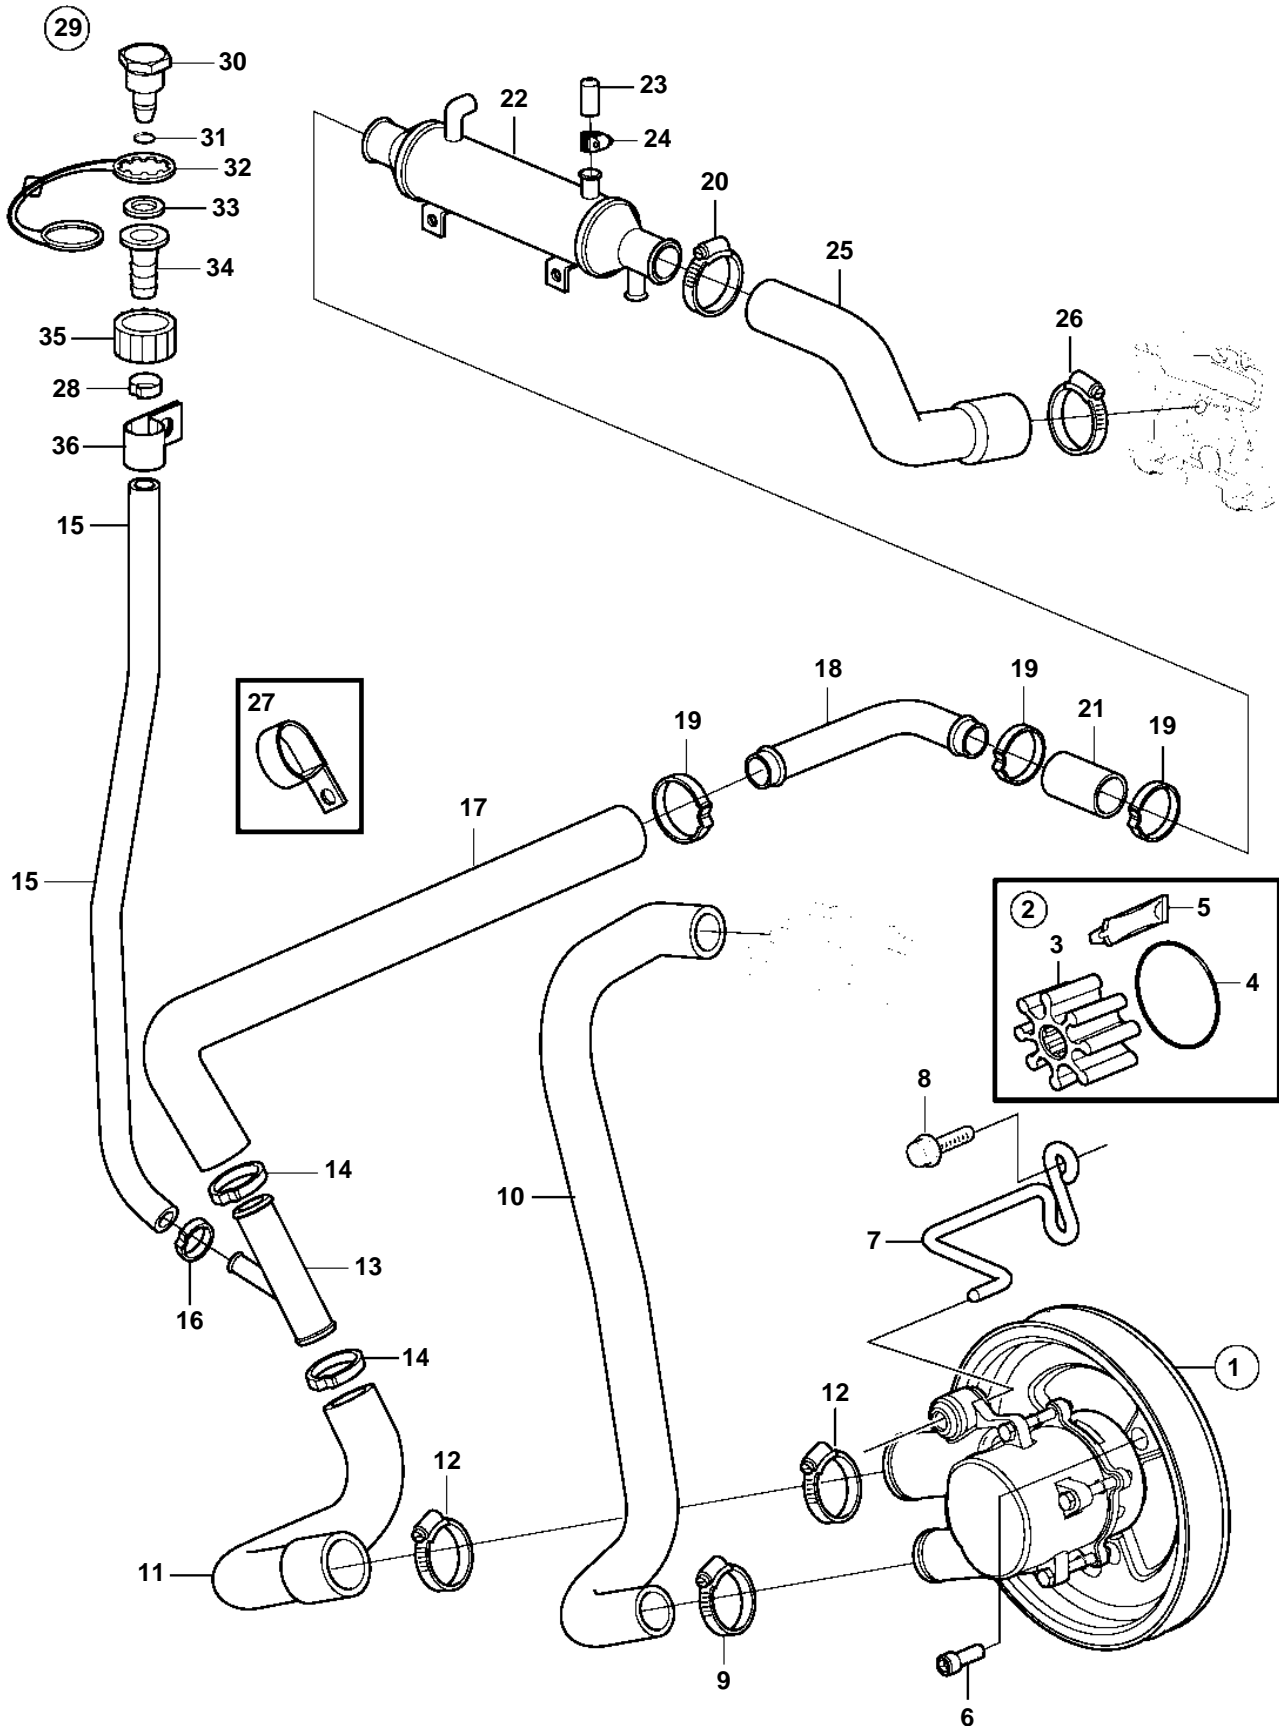

5.0GiCE-J, 5.0GXiCE-J, 5.0GiCE-M, 5.0GXiCE-M

5.0GiCE-J, 5.0GXiCE-J, 5.0GiCE-M, 5.0GXiCE-M

REF	PART NO.	QTY	DESCRIPTION	NOTES
1	3812519	1	Pump	replaced by next part number
	21212799	1	Pump	
2	3842786	1	· Kit	replaced by next part number
	21213664	1	· Impeller kit	
3		1	· · Impeller	not sold separately
4	3858938	1	· · O-ring	
5		1	· · Lubricant, glycerin	not sold separately
6	3857939	3	Screw	
7	3812240	1	Bracket	
8	3860163	2	Screw	
9	3863441	1	Hose clamp	
10	3817817	1	Hose	
11	3817822	1	Hose	
12	3863440	1	Hose clamp	
13	3862699	1	T-pipe	
14	982645	2	Clamp	
15	3862901	1	Hose	
16	983168	1	Clamp	
17	21110092	1	Hose	
18	3594839	1	Tube	
19	982645	3	Clamp	
20	3863444	1	Hose clamp	
21	3594841	1	Hose	
22	3862629	1	Oil cooler	
23	3856766	1	Cardboard tube	
24	3860413	1	Hose clamp	
25	3817579	1	Hose	
26	3812302	1	Hose clamp	
27	3853312	1	Clamp	
28	983146	1	Clamp	
29	3807440	1	Connector	
30		1	· Cap	not sold separately
31	942978	1	· O-ring	
32	3862082	1	· Retainer	
33	3807664	1	· Washer	
34		1	· Connector	not sold separately
35		1	· Connector	not sold separately
36	3862891	1	Attaching clamp	