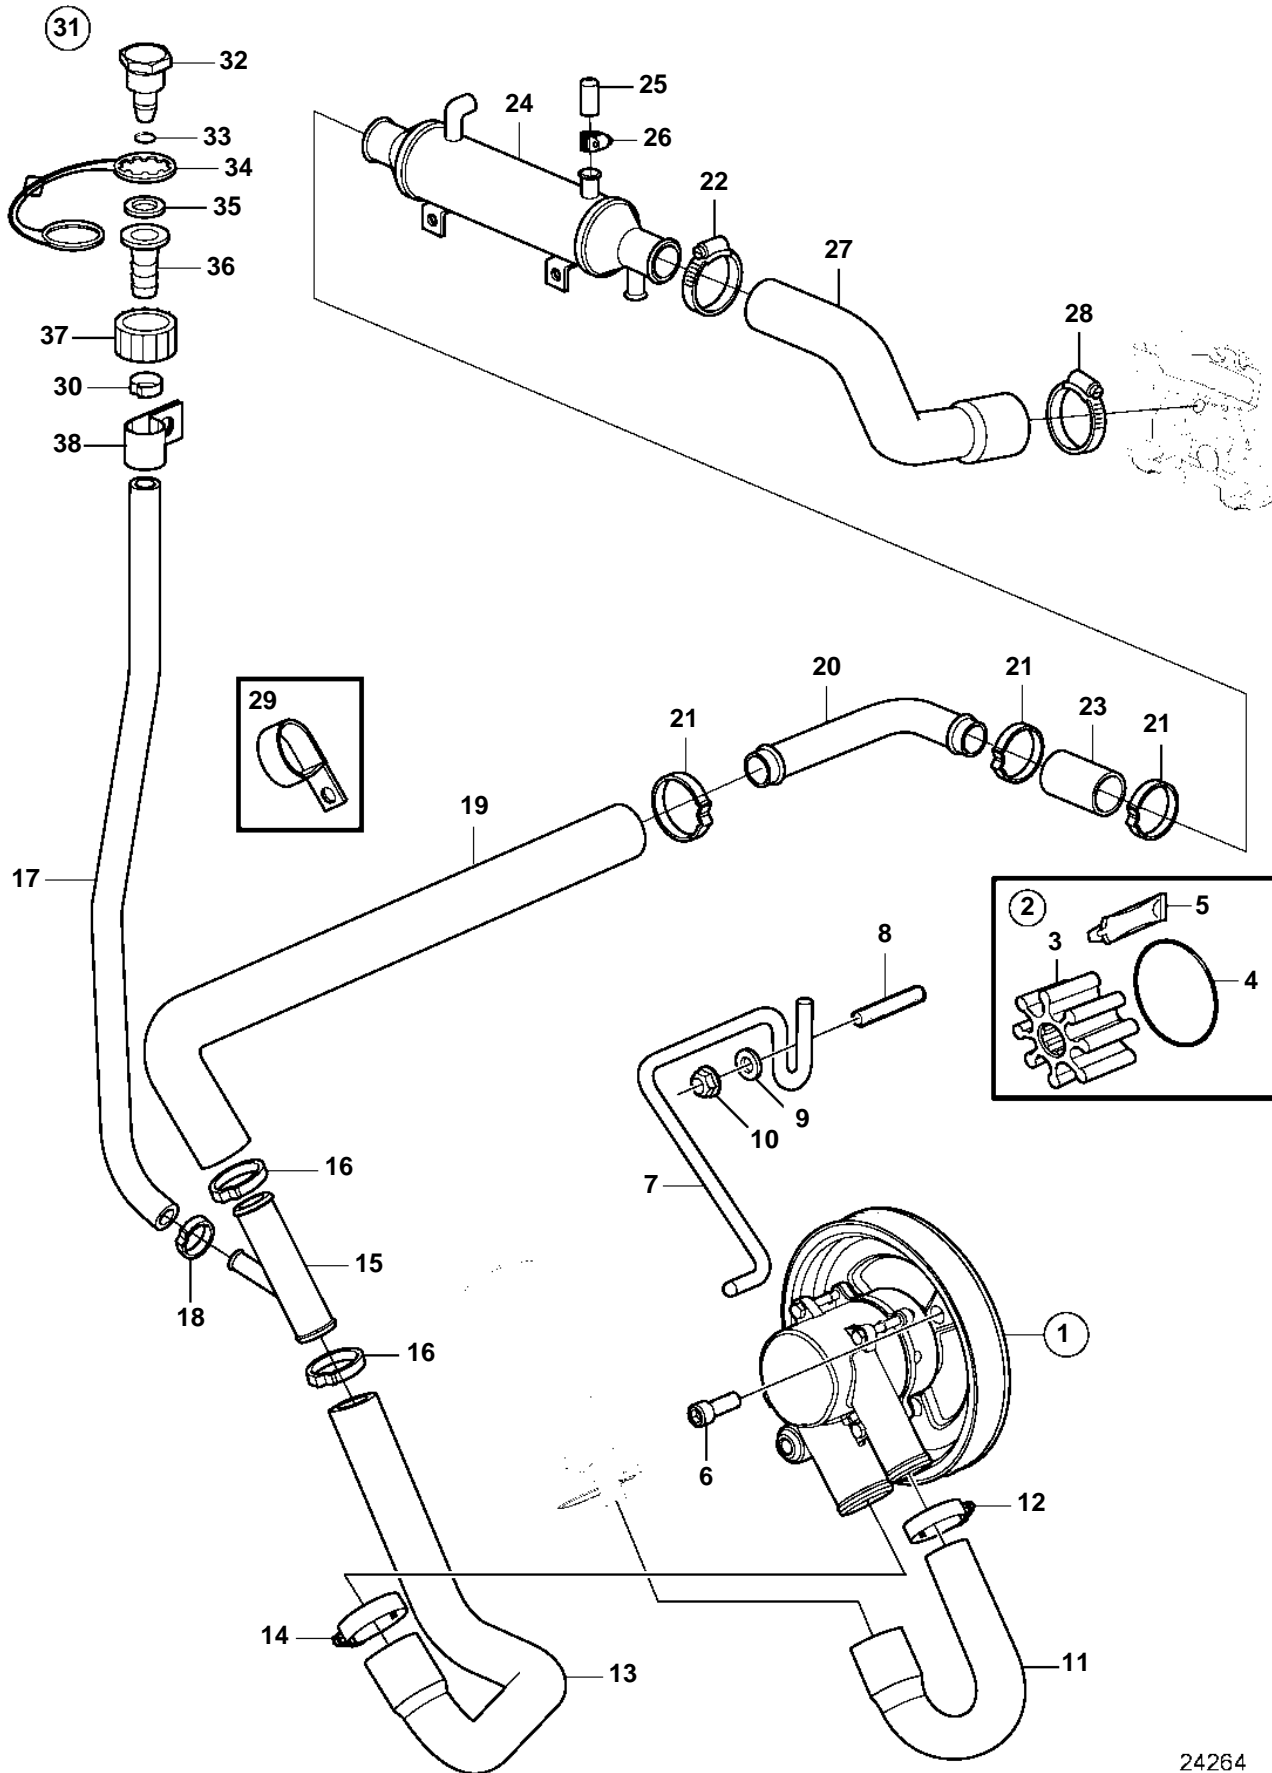

5.0GiCE-JF, 5.0GXiCE-JF, 5.0GiCE-MF, 5.0GXiCE-MF

24264

5.0GiCE-JF, 5.0GXiCE-JF, 5.0GiCE-MF, 5.0GXiCE-MF

REF	PART NO.	QTY	DESCRIPTION	NOTES
1	3812519	1	Pump	replaced by next part number
	21212799	1	Pump	
2	3842786	1	• Kit	replaced by next part number
	21213664	1	• Impeller kit	
3		1	• • Impeller	not sold separately
4	3858938	1	• • O-ring	
5		1	• • Lubricant, glycerin	not sold separately
6	3857939	3	Screw	
7	3817688	1	Bracket	
8	941814	2	Stud	
9	980933	1	Washer	
10	3857181	2	Flange lock nut	
11	3817818	1	Hose	
12	3863441	1	Hose clamp	
13	3817823	1	Hose	
14	3863440	1	Hose clamp	
15	3862699	1	T-pipe	
16	982645	2	Clamp	
17	3862901	1	Hose	
18	983168	1	Clamp	
19	21110092	1	Hose	
20	3594839	1	Tube	
21	982645	3	Clamp	
22	3863444	1	Hose clamp	
23	3594841	1	Hose	
24	3862629	1	Oil cooler	
25	3856766	1	Cardboard tube	
26	3860413	1	Hose clamp	
27	3817579	1	Hose	
28	3812302	1	Hose clamp	
29	3853312	1	Clamp	
30	983146	1	Clamp	
31	3807440	1	Connector	
32		1	• Cap	not sold separately
33	942978	1	• O-ring	
34	3862082	1	• Retainer	
35	3807664	1	• Washer	
36		1	• Connector	not sold separately
37		1	• Connector	
38	3862891	1	Attaching clamp	