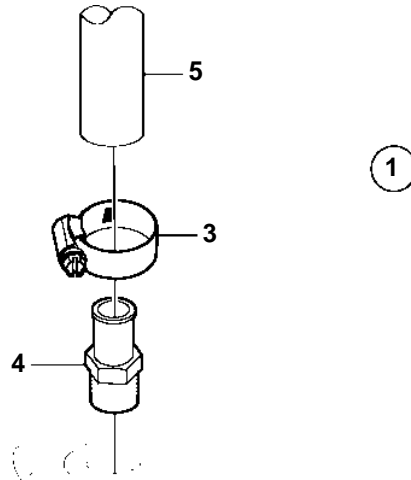

5.0GiCE-J, 5.0GXiCE-J, 5.0GiCE-M, 5.0GXiCE-M

5.0GiCE-J, 5.0GXiCE-J, 5.0GiCE-M, 5.0GXiCE-M

| REF | PART NO. | QTY | DESCRIPTION | NOTES |
|-----|----------|-----|--------------|--|
| 1 | 40005449 | 1 | Kit | Kit has other parts that are not used on this engine |
| 2 | 40005443 | 1 | · Nipple | |
| 3 | 3863439 | 2 | · Hose clamp | |
| 4 | 3818035 | 1 | · Fitting | |
| 5 | | X | Hose, heater | Hose not supplied with kit. |