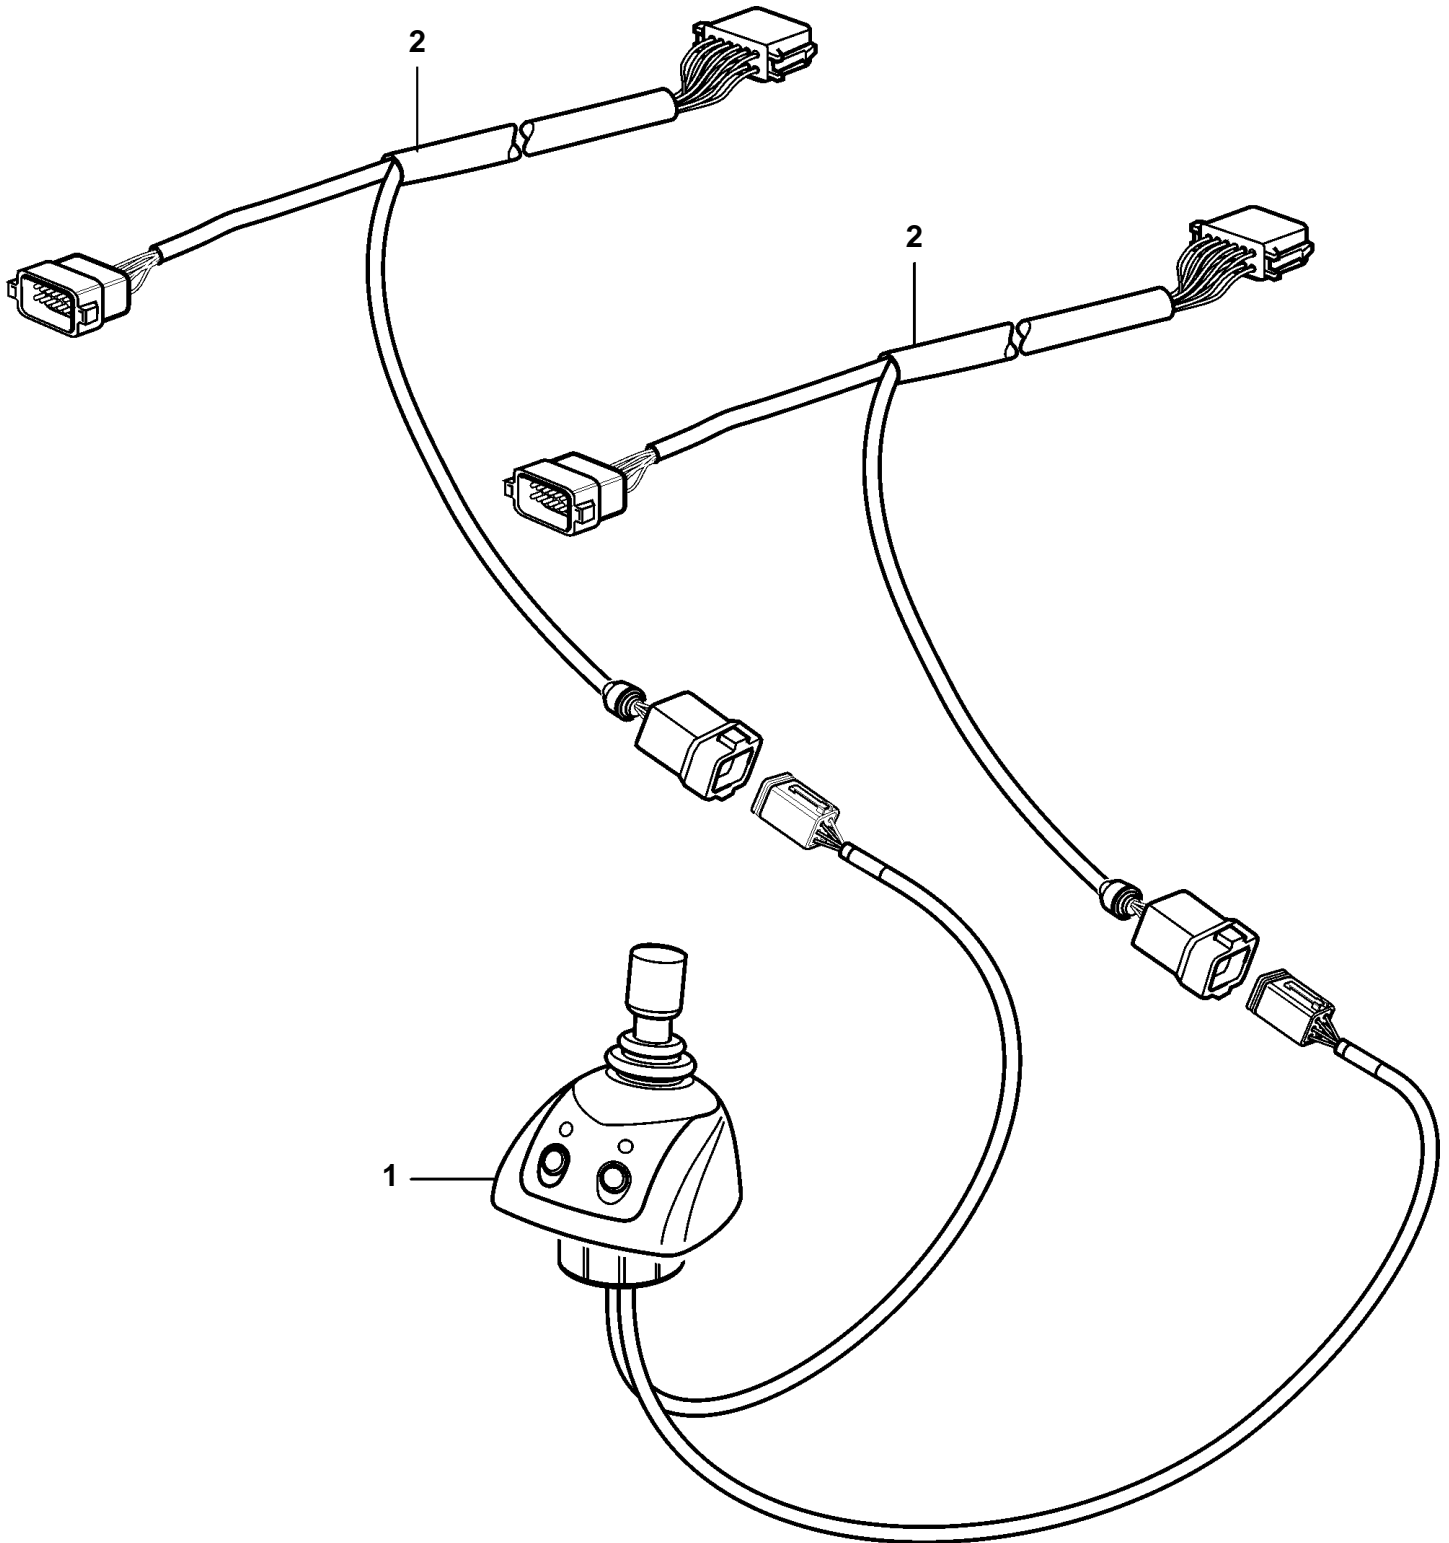

5.0GiCE-J, 5.0GiCE-JF, 5.0GXiCE-J, 5.0GXiCE-JF, 5.0GiCE-M, 5.0GiCE-MF, 5.0GXiCE-M, 5.0GXiCE-MF

23508

5.0GiCE-J, 5.0GiCE-JF, 5.0GXiCE-J, 5.0GXiCE-JF, 5.0GiCE-M, 5.0GiCE-MF, 5.0GXiCE-M, 5.0GXiCE-MF

REF	PART NO.	QTY	DESCRIPTION
1	3884795	1	Steering system · Parts not sold separately
2	3885342	2	Wiring harness