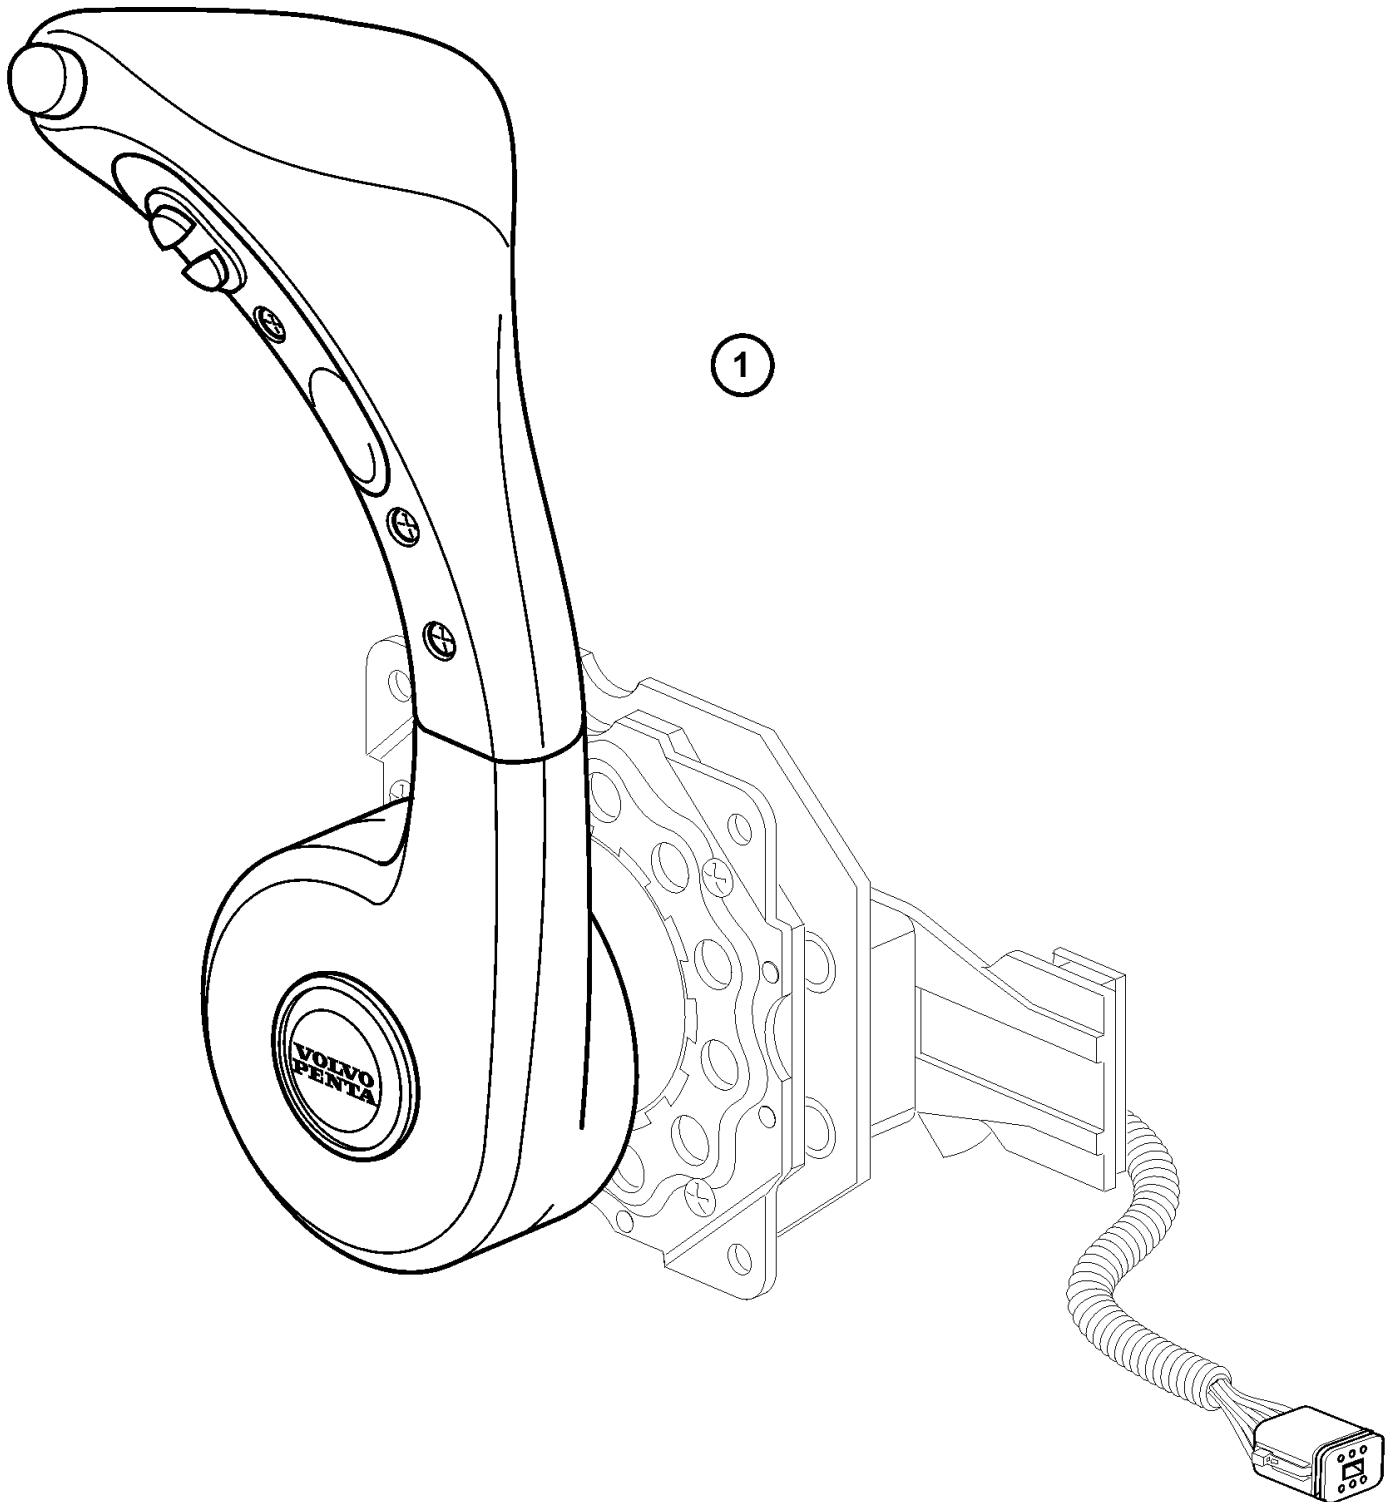

5.0GiCE-J, 5.0GiCE-JF, 5.0GXiCE-J, 5.0GXiCE-JF, 5.0GiCE-M, 5.0GiCE-MF, 5.0GXiCE-M, 5.0GXiCE-MF

5.0GiCE-J, 5.0GiCE-JF, 5.0GXiCE-J, 5.0GXiCE-JF, 5.0GiCE-M, 5.0GiCE-MF, 5.0GXiCE-M, 5.0GXiCE-MF

REF	PART NO.	QTY	DESCRIPTION	NOTES
1	3841449	1	Kit	
	3847394	1	Control	with harness for trim system
			· Parts not sold separately	