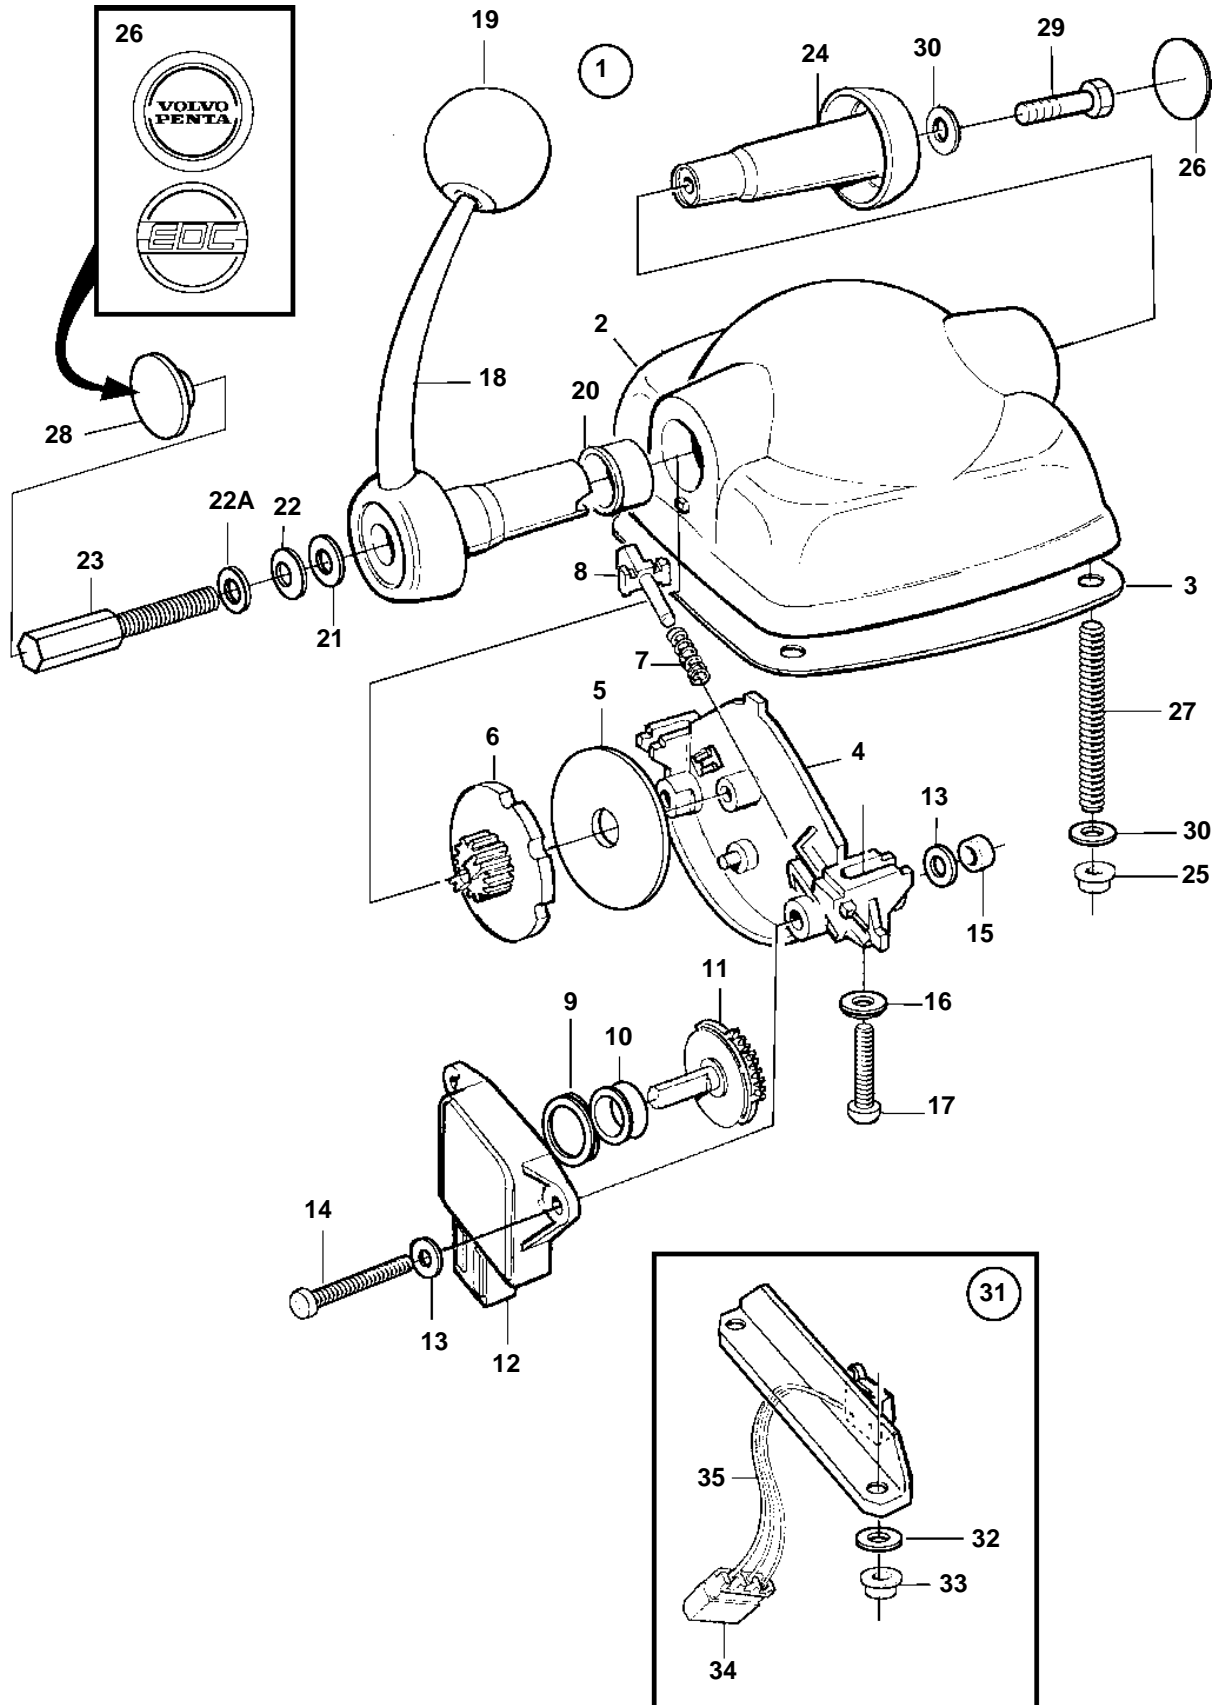

5.0GiCE-J, 5.0GiCE-JF, 5.0GXiCE-J, 5.0GXiCE-JF, 5.0GiCE-M, 5.0GiCE-MF, 5.0GXiCE-M, 5.0GXiCE-MF

5.0GiCE-J, 5.0GiCE-JF, 5.0GXiCE-J, 5.0GXiCE-JF, 5.0GiCE-M, 5.0GiCE-MF, 5.0GXiCE-M, 5.0GXiCE-MF

REF	PART NO.	QTY	DESCRIPTION	SEE SEC.	NOTES
1	3819899	1	Control		For single installation., Black.
			· Bulletin P-28-4-13	P-28-4-13-EN	New Electronic Controls for EVC Engines
1	3819901	1	Control		For single installation., Stainless.
			· Bulletin P-28-4-13	P-28-4-13-EN	New Electronic Controls for EVC Engines
2		1	· Housing		
3	3581674	1	· Gasket		
4		1	· Plate		
5	3581666	1	· Friction washer		
6		1	· Disc		
7		1	· Spring		
8		1	· Guide lug		
9		1	· Spacer ring		
10	3581676	1	· Ring		
11	3581668	1	· Gear		
12	1336385	1	· Potentiometer		
13		4	· Washer		
14	3581678	2	· Screw		
15	3581680	2	· Nut		
16		2	· Washer		
17	3581681	2	· Screw		
18		1	· Shift lever		
19	3581675	1	· Ball		
20		1	· Bearing		
21		1	· Washer		
22		1	· Disc spring		
22A		1	· Washer		
23		1	· Adjusting screw		
24	3581687	1	· Plug		
25	3581686	4	· Nut		
26	3584000	1	· Decal		VOLVO PENTA
	3581669	1	· Decal		EDC
27		4	· Stud		
28	3582830	1	· Plug		Plastic, For 874734
29		1	· Plug		Stainless., For 3807509
		1	· Screw		
30		5	· Washer		
31	3819903	1	· Microswitch		
32		2	· Washer		
33		2	· Nut		
34		X	· Insulator		SEE GROUP 30
35		X	· Cable		SEE GROUP 30