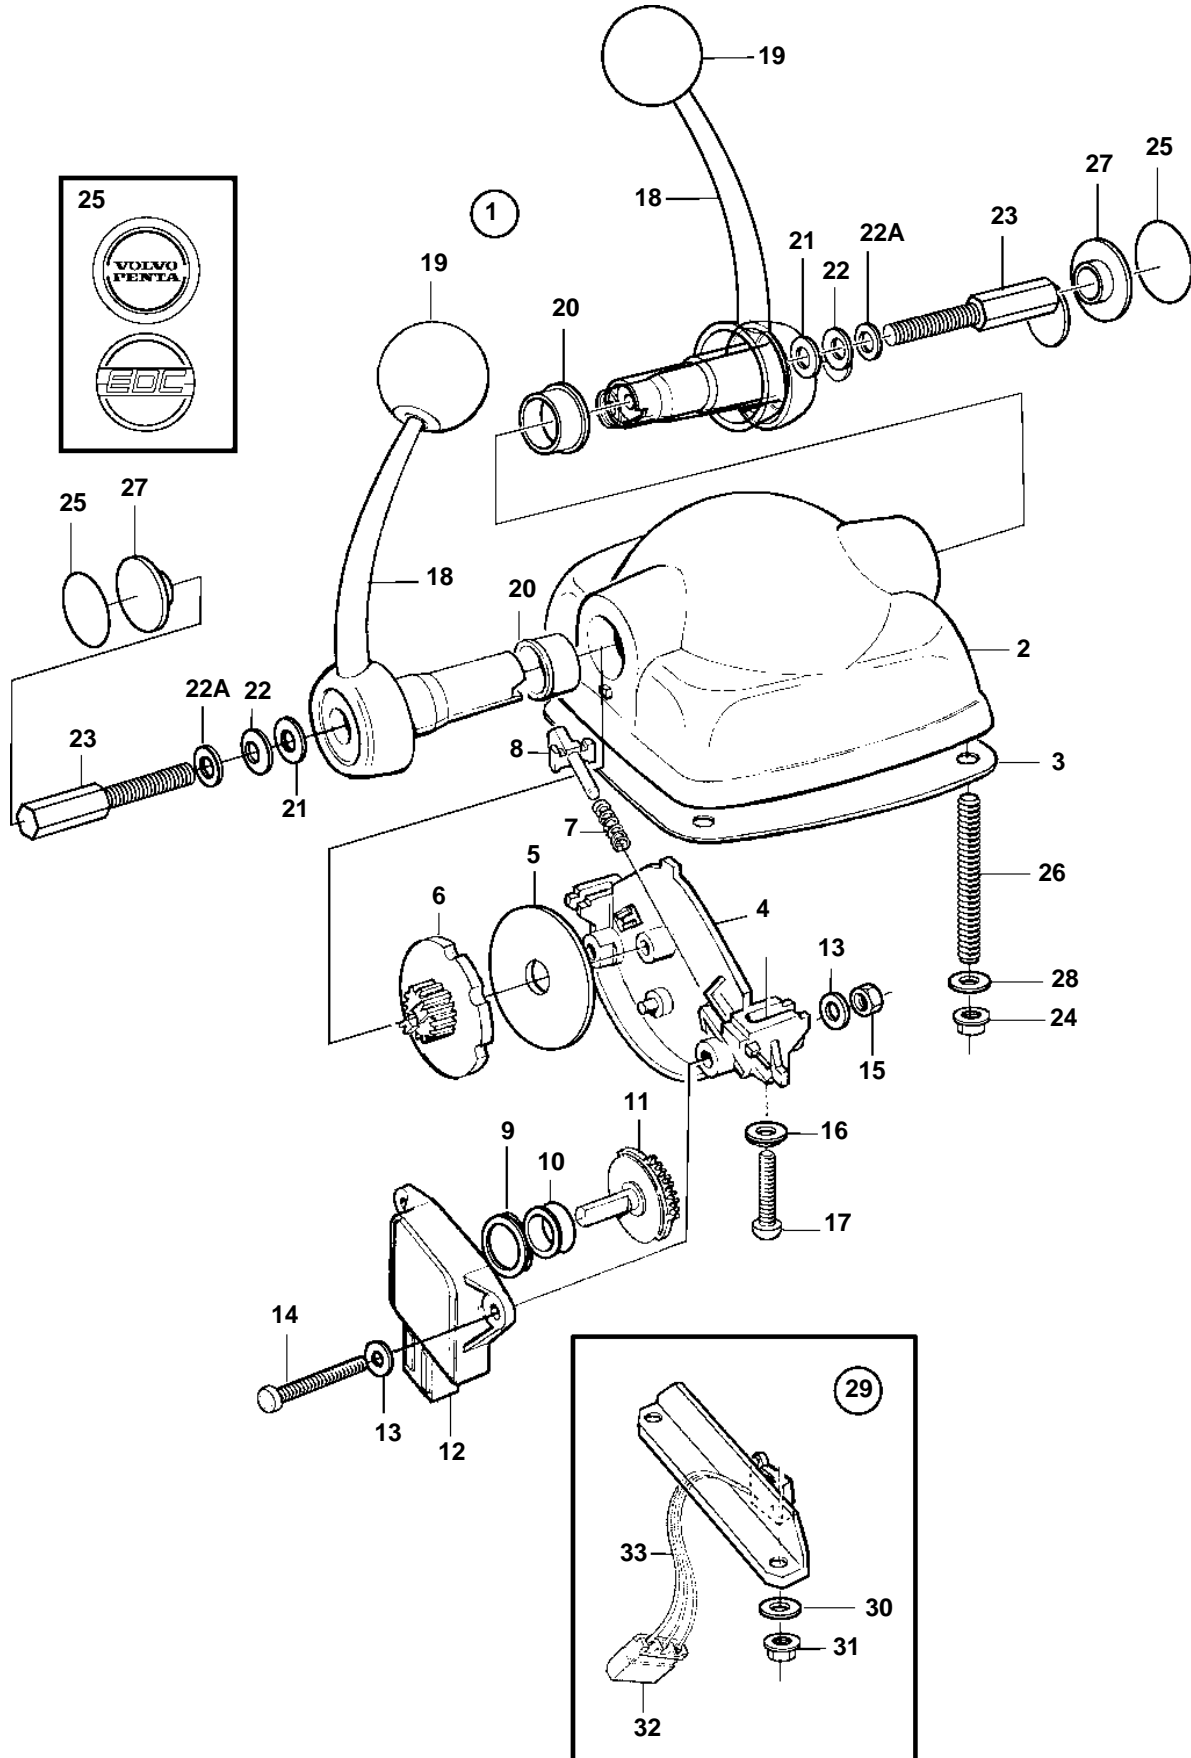

5.0GiCE-J, 5.0GiCE-JF, 5.0GXiCE-J, 5.0GXiCE-JF, 5.0GiCE-M, 5.0GiCE-MF, 5.0GXiCE-M, 5.0GXiCE-MF

5.0GiCE-J, 5.0GiCE-JF, 5.0GXICE-J, 5.0GXICE-JF, 5.0GiCE-M, 5.0GiCE-MF, 5.0GXICE-M, 5.0GXICE-MF

REF	PART NO.	QTY	DESCRIPTION	SEE SEC.	NOTES
1	3819900	1	Control, black • Bulletin P-28-4-13	P-28-4-13-EN	For twin installation., Black., With neutralswitch. New Electronic Controls for EVC Engines
1	3819902	1	Control, stainless • Bulletin P-28-4-13	P-28-4-13-EN	For twin installation., Stainless., With neutralswitch. New Electronic Controls for EVC Engines
2		1	• Housing		
3	3581674	1	• Gasket		
4		1	• Plate		
5	3581666	2	• Friction washer		
6		2	• Disc		
7		2	• Spring		
8		2	• Guide lug		
9		2	• Spacer ring		
10	3581676	2	• Ring		
11	3581668	2	• Gear		
12	1336385	2	• Potentiometer		
13		4	• Washer		
14	3581678	2	• Screw		
15	3581680	2	• Nut		
16		2	• Washer		
17	3581681	2	• Screw		
18		2	• Shift lever		
19	3581675	2	• Ball		
20		2	• Bearing		
21		2	• Washer		
22		2	• Disc spring		
22A		2	• Washer		
23		2	• Adjusting screw		
24	3581686	4	• Nut		
25	3584000	2	• Decal		VOLVO PENTA
	3581669	2	• Decal		EDC
26		4	• Stud		
27	3582830	2	• Plug		Plastic, For 874663
		2	• Plug		Stainless., For 874813
28		4	• Washer		
29	3819903	2	• Microswitch		
30		4	• Washer		
31		4	• Nut		
32		X	• Insulator		SEE GROUP 30
33		X	• Cable		SEE GROUP 30