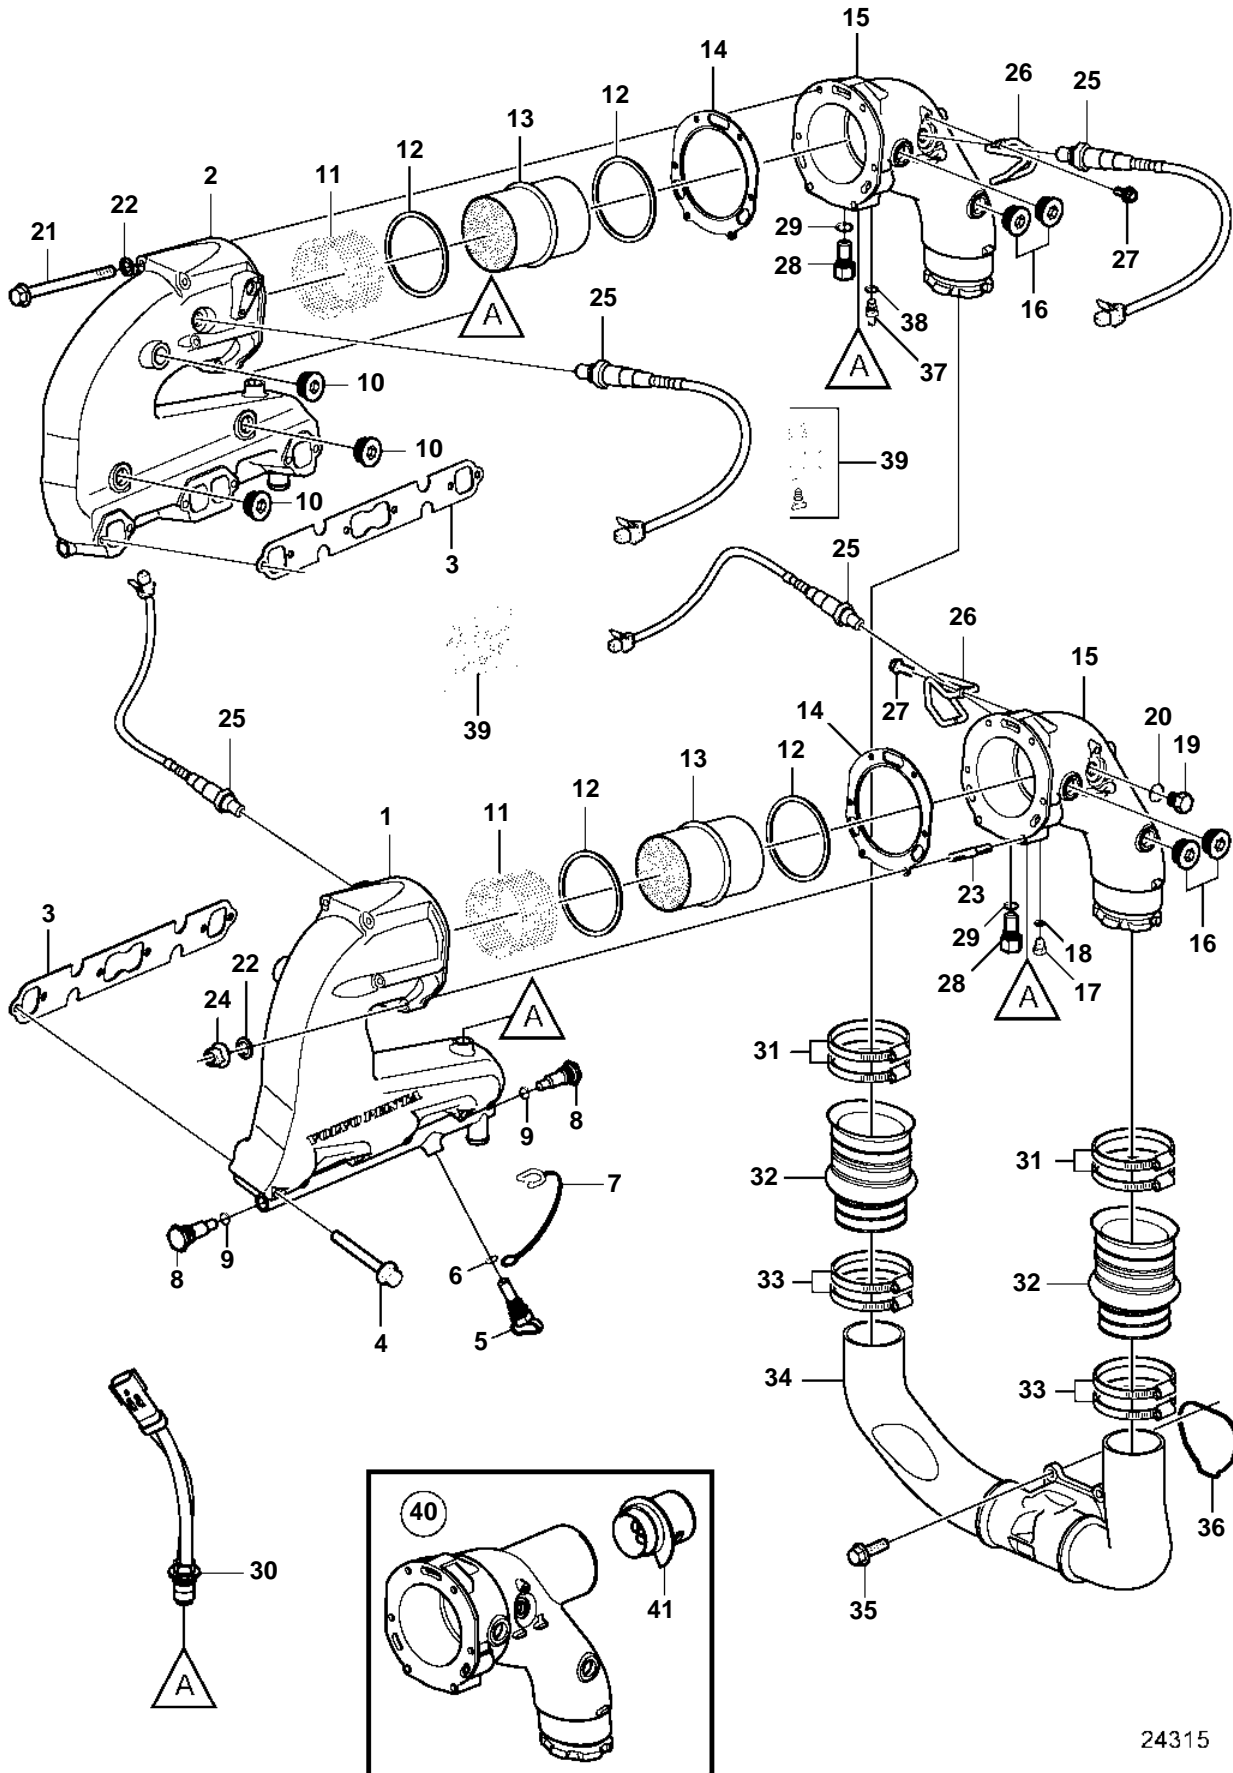

5.0GiC-J, 5.0GiC-JF, 5.0GXiC-J, 5.0GXiC-JF

24315

5.0GiC-J, 5.0GiC-JF, 5.0GXiC-J, 5.0GXiC-JF

REF	PART NO.	QTY	DESCRIPTION	NOTES
1	3848803	1	Manifold	
2	3848801	1	Manifold	
3	3852468	2	Gasket	
4	3857184	12	Flange screw	
5	21194285	2	Anode, reference	
6	976970	2	· O-ring	not sold separately
7	3849892	2	· Retainer	
8	21193133	4	Anode	
9	980998	4	· O-ring	not sold separately
10	21166232	6	Plug	
11	3889967	2	Support sleeve	
12	3889966	4	Sealing ring	
13	3889994	2	Catalytic converter	
14	40005439	2	Gasket	
15	3848529	2	Elbow pipe	
16	21166232	4	Plug	
17	21118621	1	Plug	
18	976970	1	· O-ring	not sold separately
19	960632	2	Plug	
20	977751	2	Gasket	
21	968893	8	Flange screw	
22	941907	12	Spring washer	
23	953058	4	Stud	
24	945408	4	Flange nut	
25	3883724	4	Sensor, oxygen	
		4	· Sealing washer	not sold separately
26	3889435	2	Bracket	
27	965175	2	Flange screw	
28	21194290	2	Anode	
29	980998	2	· O-ring	not sold separately
30	3889526	2	Sensor, temperature	
31	3863443	4	Hose clamp	
32	3887765	2	Bellows	
33	3863442	4	Hose clamp	
34	3887621	1	Exhaust pipe	
35	3841928	4	Screw	
36	3841013	1	Gasket	
37	21115767	1	Adapter	
38	976970	1	· O-ring	not sold separately
39		2	Thermostat	See "Exhaust Thermostat System" page
		2	Fitting	
40	21236267	2	Elbow pipe	Captain's Choice
41		2	· Deflector	not sold separately