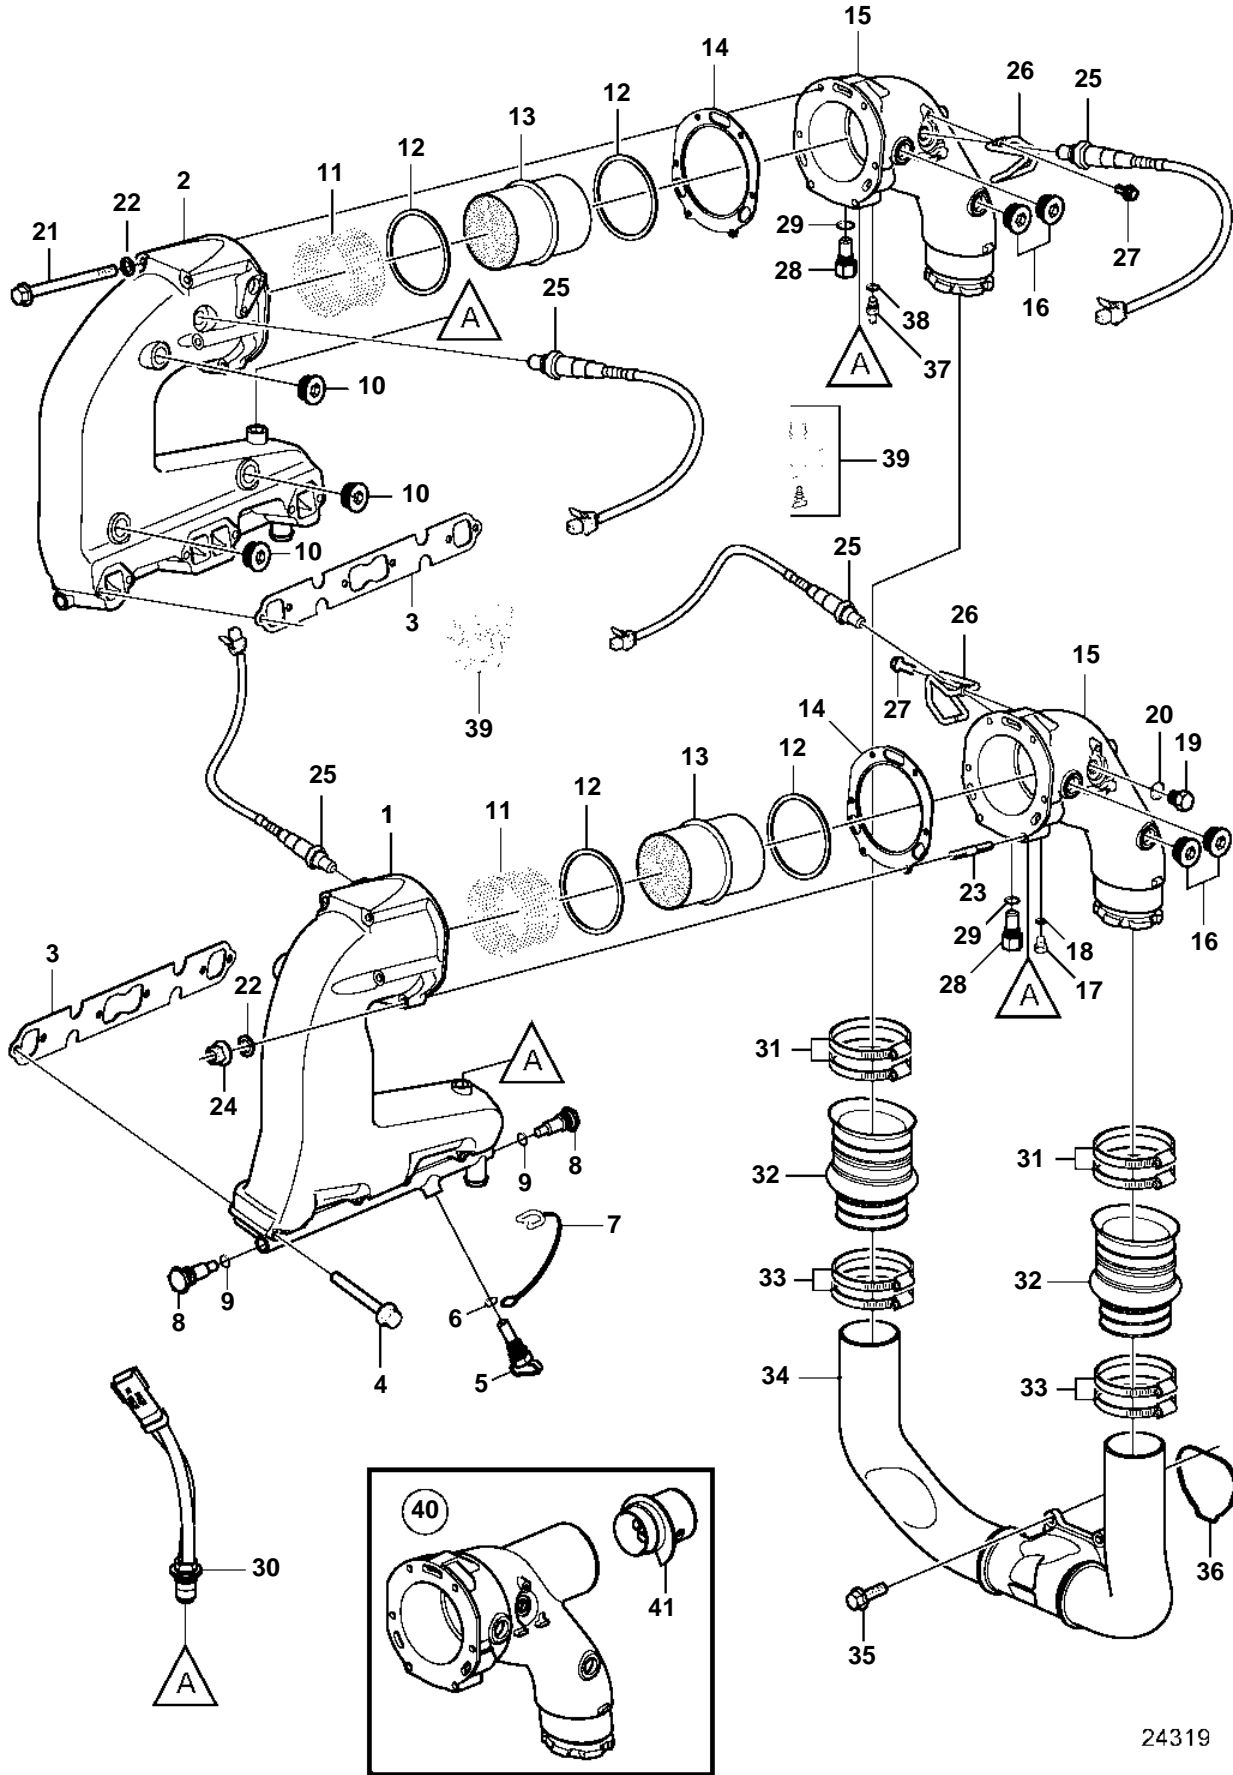

5.0GiC-J, 5.0GiC-JF, 5.0GXiC-J, 5.0GXiC-JF

24319

5.0GiC-J, 5.0GiC-JF, 5.0GXiC-J, 5.0GXiC-JF

REF	PART NO.	QTY	DESCRIPTION	NOTES
1	3848803	1	Manifold	
2	3848801	1	Manifold	
3	3852468	2	Gasket	
4	3857184	12	Flange screw	
5	21194285	2	Anode, reference	
6	976970	2	· O-ring	not sold separately
7	3849892	2	· Retainer	
8	21193133	4	Anode	
9	980998	4	· O-ring	not sold separately
10	21166232	6	Plug	
11	3889967	2	Support sleeve	
12	3889966	4	Sealing ring	
13	3889994	2	Catalytic converter	
14	40005439	2	Gasket	
15	3848529	2	Elbow pipe	
16	21166232	4	Plug	
17	21118621	1	Plug	
18	976970	1	· O-ring	not sold separately
19	960632	2	Plug	
20	977751	2	Gasket	
21	968893	8	Flange screw	
22	941907	12	Spring washer	
23	953058	4	Stud	
24	945408	4	Flange nut	
25	3883724	4	Sensor, oxygen	
		4	· Sealing washer	not sold separately
26	3889435	2	Bracket	
27	965175	2	Flange screw	
28	21194290	2	Anode	
29	980998	2	· O-ring	not sold separately
30	3889526	2	Sensor, temperature	
31	3863443	4	Hose clamp	
32	3887765	2	Bellows	
33	3863442	4	Hose clamp	
34	3887621	1	Exhaust pipe	
35	3841928	4	Screw	
36	3841013	1	Gasket	
37	21115767	1	Adapter	
38	976970	1	· O-ring	not sold separately
39		2	Thermostat	See "Exhaust Thermostat System" page
		2	Fitting	
40	21236267	2	Elbow pipe	Captain's Choice
41		2	· Deflector	not sold separately