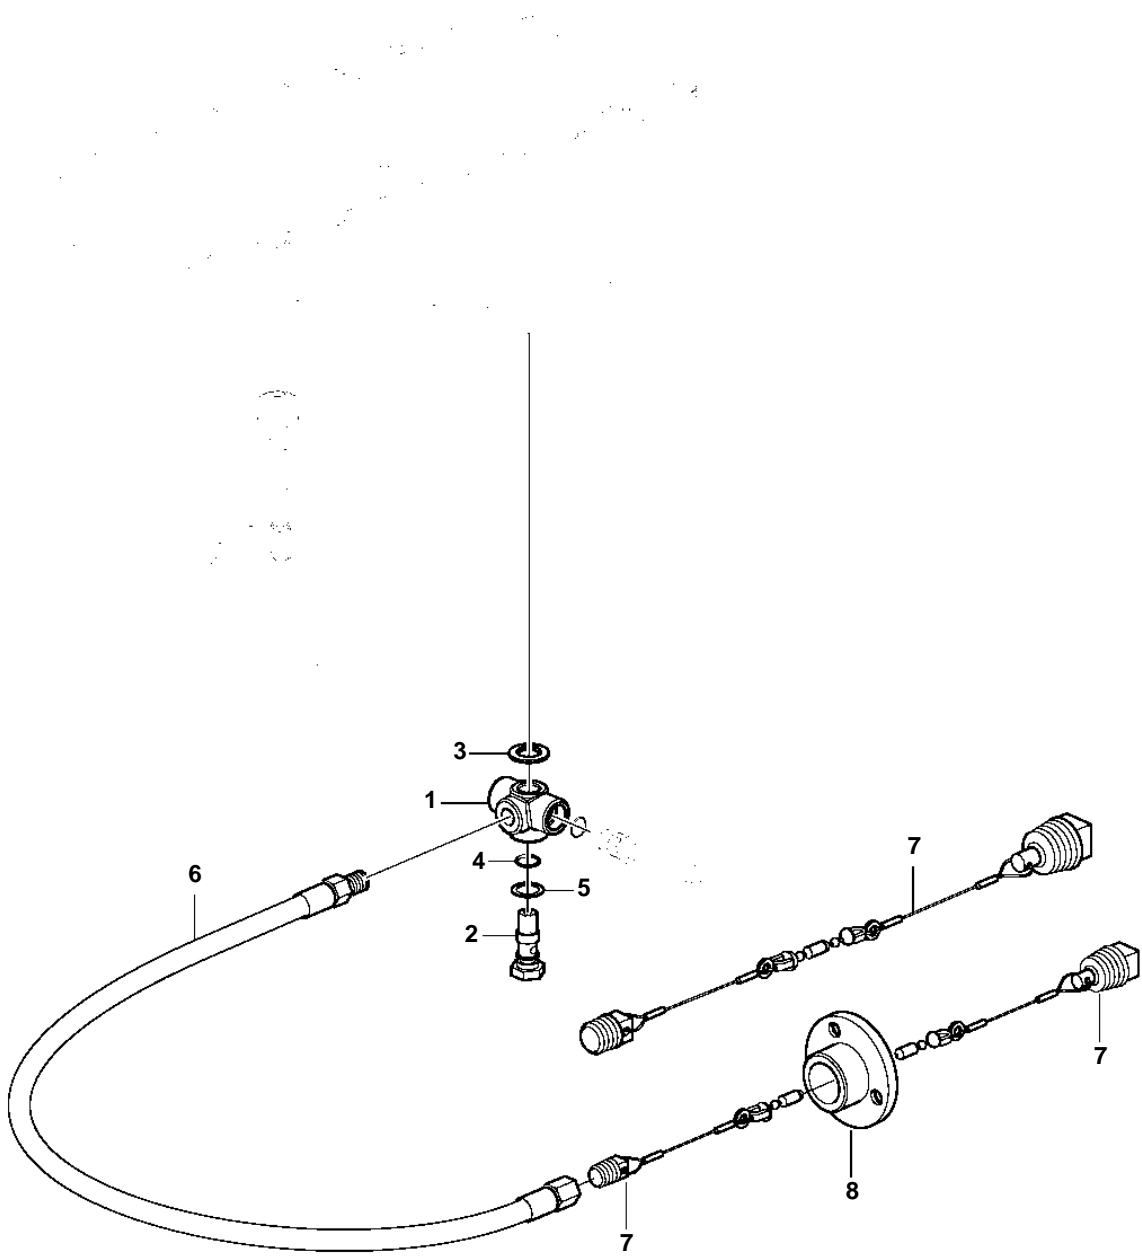

5.0GiC-J, 5.0GiC-JF, 5.0GXiC-J, 5.0GXiC-JF

23327

5.0GiC-J, 5.0GiC-JF, 5.0GXiC-J, 5.0GXiC-JF

| REF | PART NO. | QTY | DESCRIPTION   |
|-----|----------|-----|---------------|
| 1   | 3587787  | 1   | Fitting       |
| 2   | 888958   | 1   | Retainer      |
| 3   | 3851981  | 1   | Washer        |
| 4   | 3853674  | 1   | O-ring        |
| 5   | 3852007  | 1   | Washer        |
| 6   | 888964   | 1   | Hose assembly |
| 7   | 888972   | 1   | Lock spring   |
| 8   | 888970   | 1   | Fitting       |