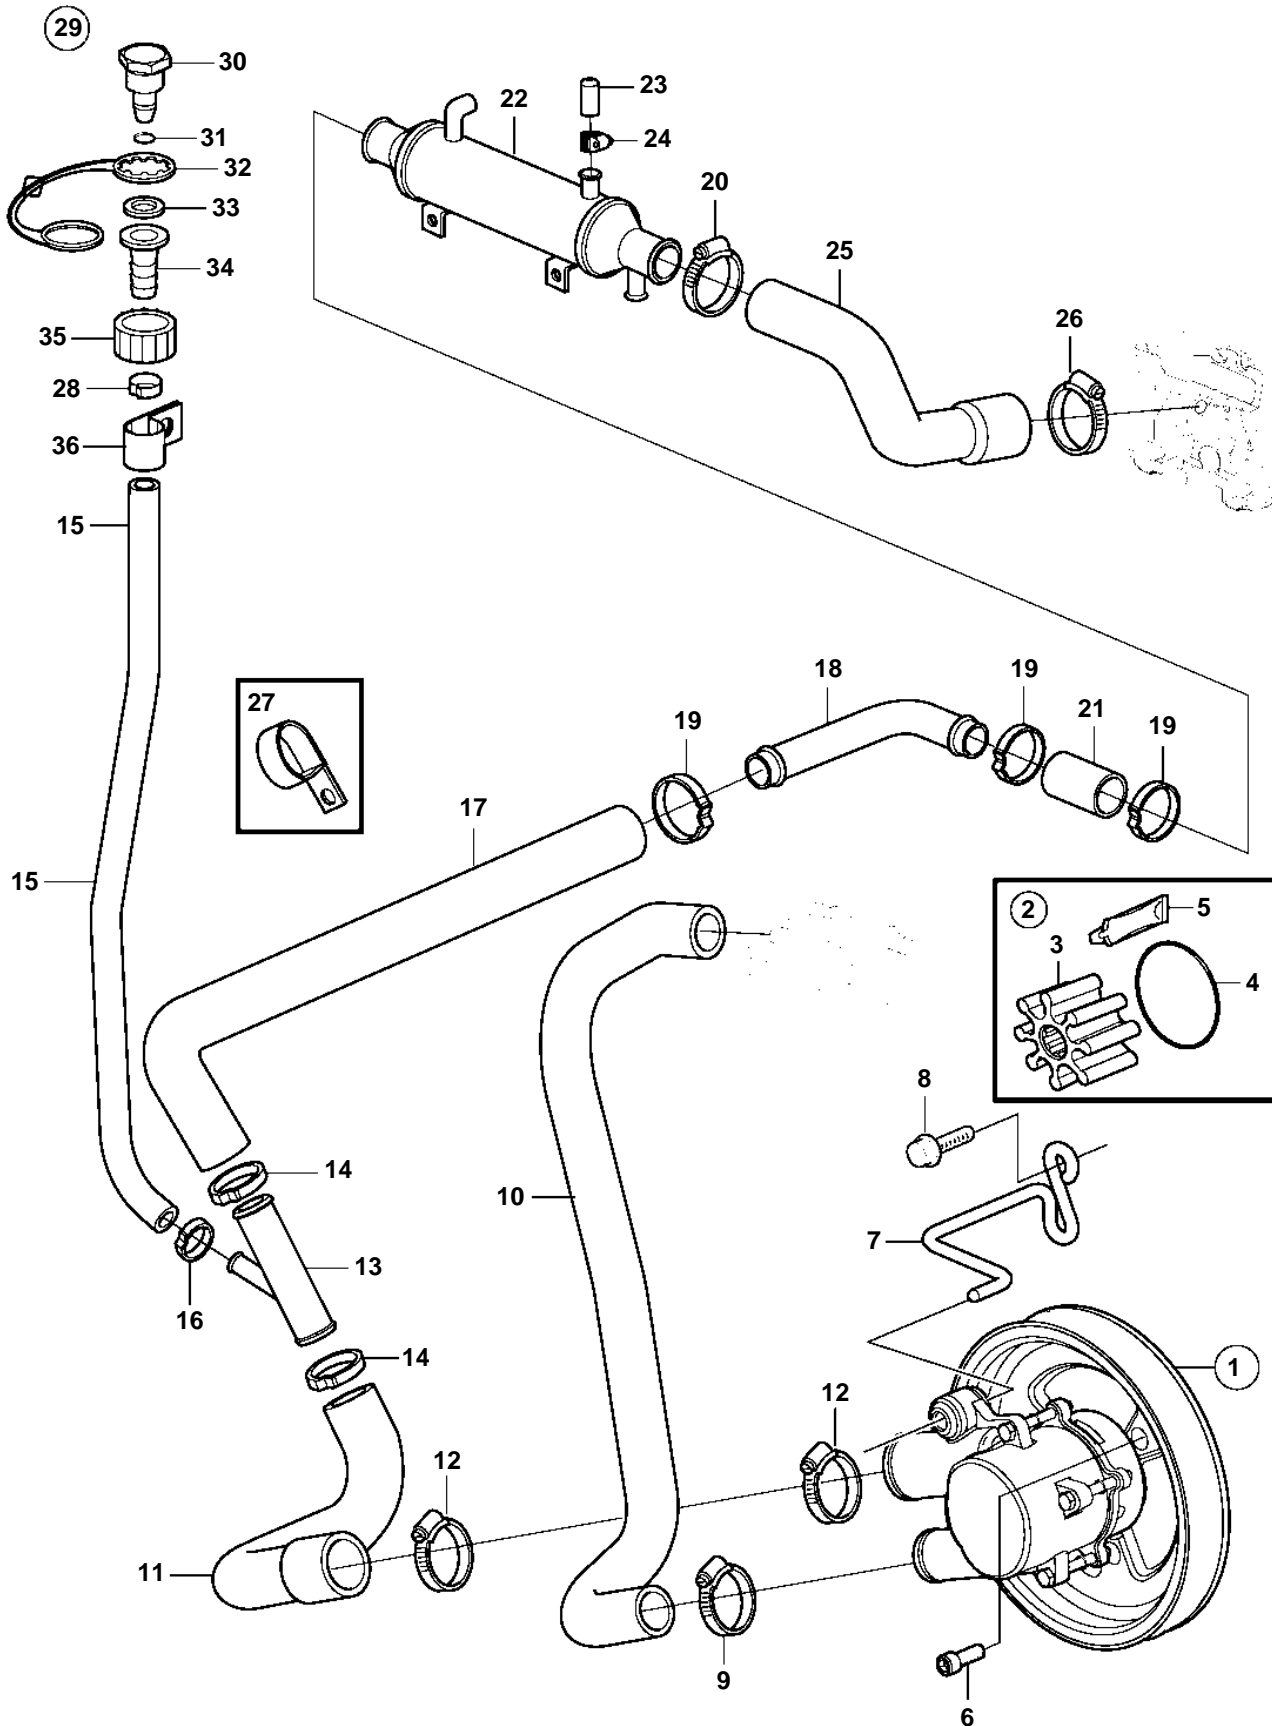

5.0GiC-J, 5.0GXic-J

5.0GiC-J, 5.0GXiC-J

REF	PART NO.	QTY	DESCRIPTION	NOTES
1	3812519	1	Pump	replaced by next part number
	21212799	1	Pump	
2	3842786	1	· Kit	replaced by next part number
	21213664	1	· Impeller kit	
3		1	· · Impeller	not sold separately
4	3858938	1	· · O-ring	
5		1	· · Lubricant, glycerin	not sold separately
6	3857939	3	Screw	
7	3812240	1	Bracket	
8	3860163	2	Screw	
9	3863441	1	Hose clamp	
10	3817817	1	Hose	
11	3817822	1	Hose	
12	3863440	1	Hose clamp	
13	3862699	1	T-pipe	
14	982645	2	Clamp	
15	3862901	1	Hose	
16	983168	1	Clamp	
17	21110092	1	Hose	
18	3594839	1	Tube	
19	982645	3	Clamp	
20	3863444	1	Hose clamp	
21	3594841	1	Hose	
22	3862629	1	Oil cooler	
23	3856766	1	Cardboard tube	
24	3860413	1	Hose clamp	
25	3817579	1	Hose	
26	3812302	1	Hose clamp	
27	3853312	1	Clamp	
28	983146	1	Clamp	
29	3807440	1	Connector	
30		1	· Cap	not sold separately
31	942978	1	· O-ring	
32	3862082	1	· Retainer	
33	3807664	1	· Washer	
34		1	· Connector	not sold separately
35		1	· Connector	not sold separately
36	3862891	1	Attaching clamp	