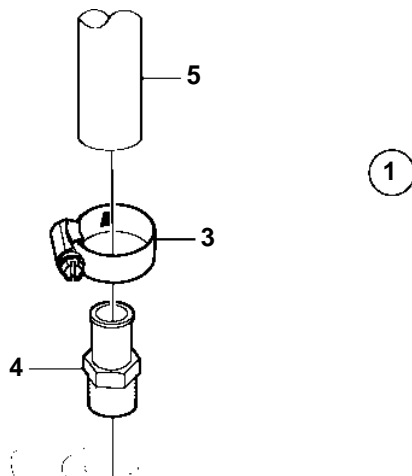

5.0GiC-J, 5.0GXic-J

5.0GiC-J, 5.0GXIC-J

REF	PART NO.	QTY	DESCRIPTION	NOTES
1	40005449	1	Kit	Kit has other parts that are not used on this engine
2	40005443	1	· Nipple	
3	3863439	2	· Hose clamp	
4	3818035	1	· Fitting	
5		X	Hose, heater	Hose not supplied with kit.