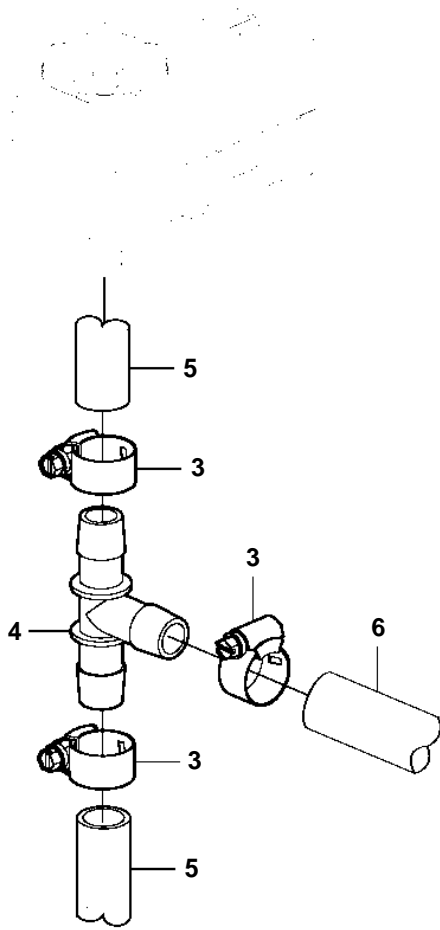

5.0GiC-JF, 5.0GXiC-JF

5.0GiC-JF, 5.0GXiC-JF

REF	PART NO.	QTY	DESCRIPTION	NOTES
1	40005450	1	Kit	Kit has other parts that are not used on this engine
2	40005443	1	• Nipple	
3	3863439	4	• Hose clamp	
4	3860613	1	• T-nipple	
5		X	Hose, expansion tank	Cut
6		X	Hose, heater	Hose not supplied with kit.