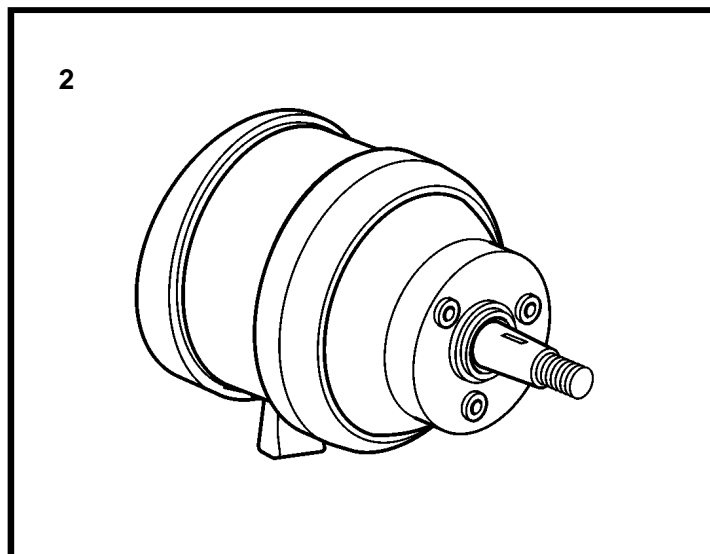

5.0GXIE-K, 5.0GXIE-KF, 5.0GXIE-M, 5.0GXIE-MF

5.0GXIE-K, 5.0GXIE-KF, 5.0GXIE-M, 5.0GXIE-MF

REF	PART NO.	QTY	DESCRIPTION
1	3808380	1	Kit
2	3841280	1	Steering wheel adjus