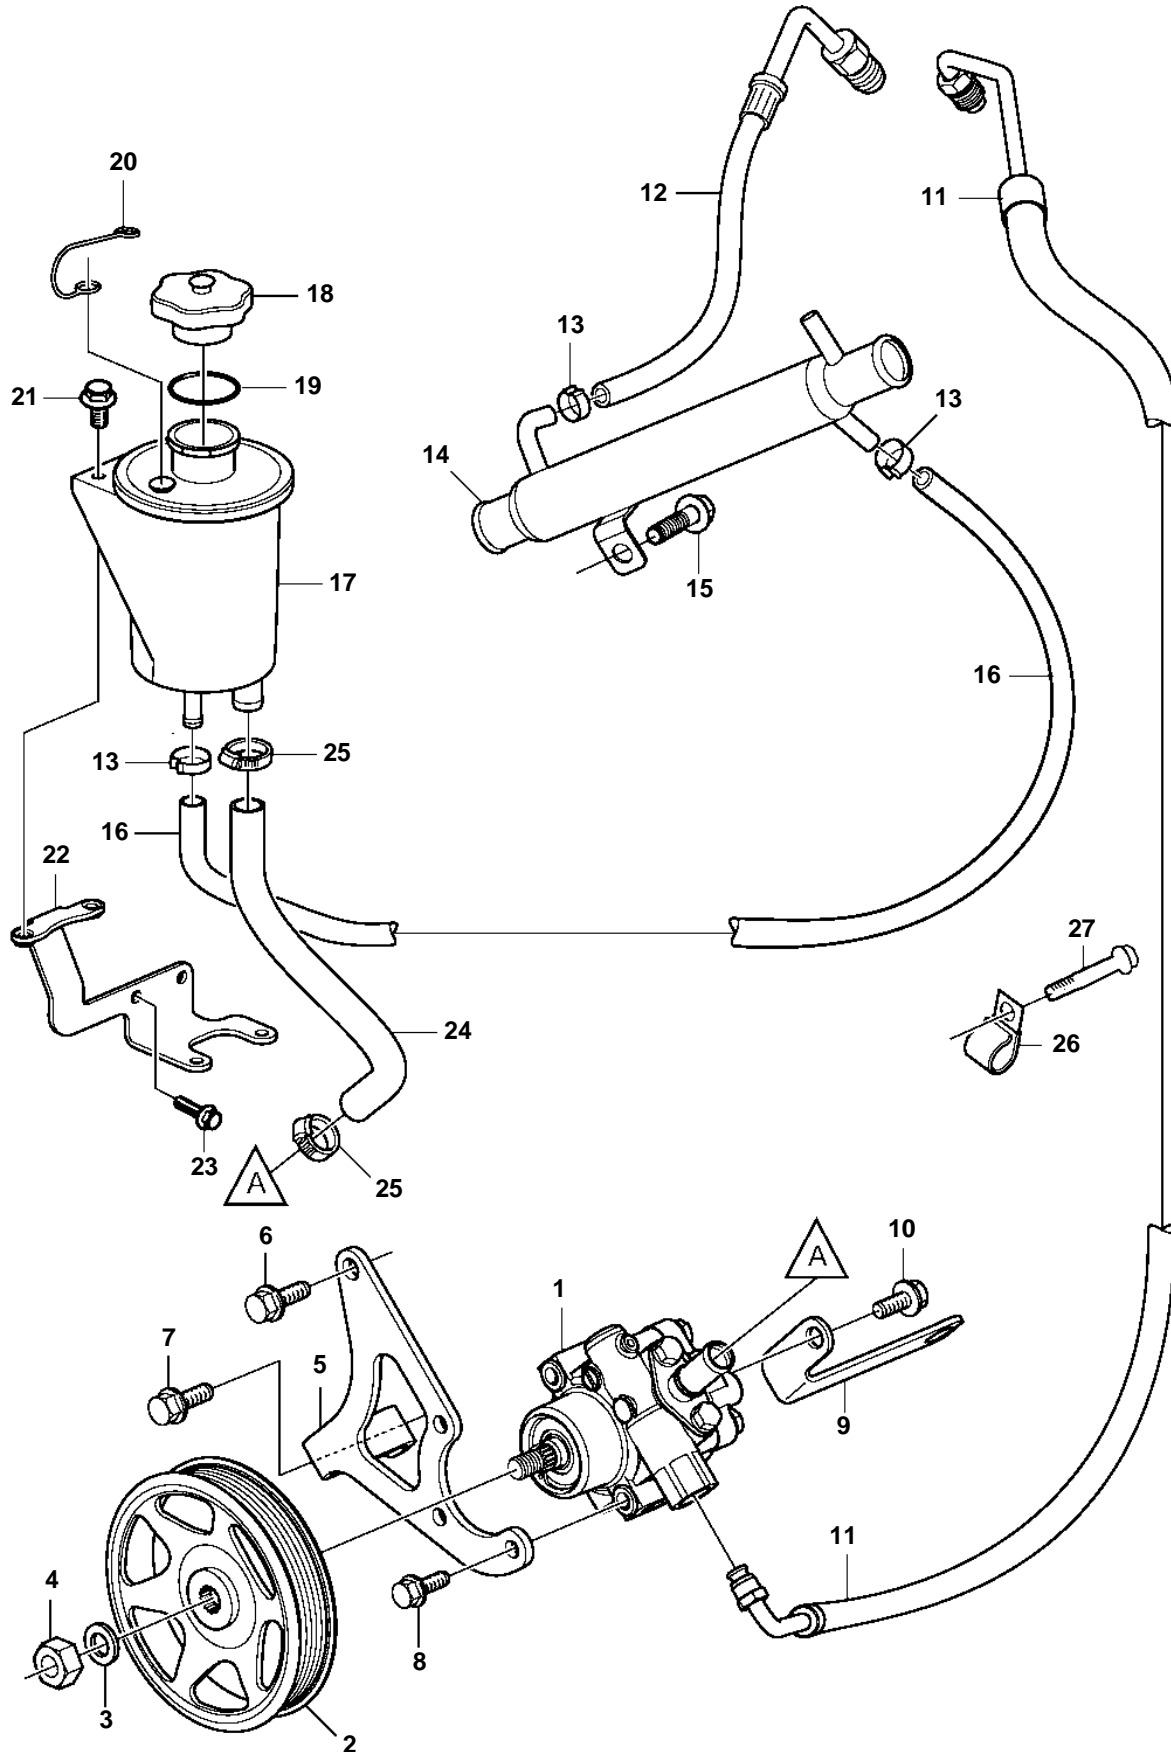

5.0GXiE-JF, 5.0GXiE-J, 5.0OSiE-JF, 5.0OSiE-J

5.0GXIE-JF, 5.0GXIE-J, 5.0OSiE-JF, 5.0OSiE-J

REF	PART NO.	QTY	DESCRIPTION	NOTES
1	3887373	1	Power steering pump	
2	3889611	1	Pulley	
3	3889615	1	Washer	
4	3889613	1	Nut	
5	3887731	1	Bracket	
6	3853405	1	Screw	
7		1	Screw	
8	3595499	3	Screw	
9	3887776	1	Bracket	
10	3595499	1	Screw	
11	3887986	1	Hose assembly	
12	3863148	1	Hose	
13	982663	3	Hose clamp	
14	3862629	1	Oil cooler	
15	3860582	1	Screw	
16	3593914	1	Hose	
17	3887375	1	Reservoir	
18		1	· Cap	not sold separately
19		1	· O-ring	not sold separately
20		1	· Retainer	not sold separately
21	945358	2	Flange screw	
22	40005662	1	Bracket	
23	3595499	2	Screw	
24	40005059	1	Hose	
25	3853794	2	Hose clamp	
26		1	Clamp, J	
27	3853392	1	Screw	