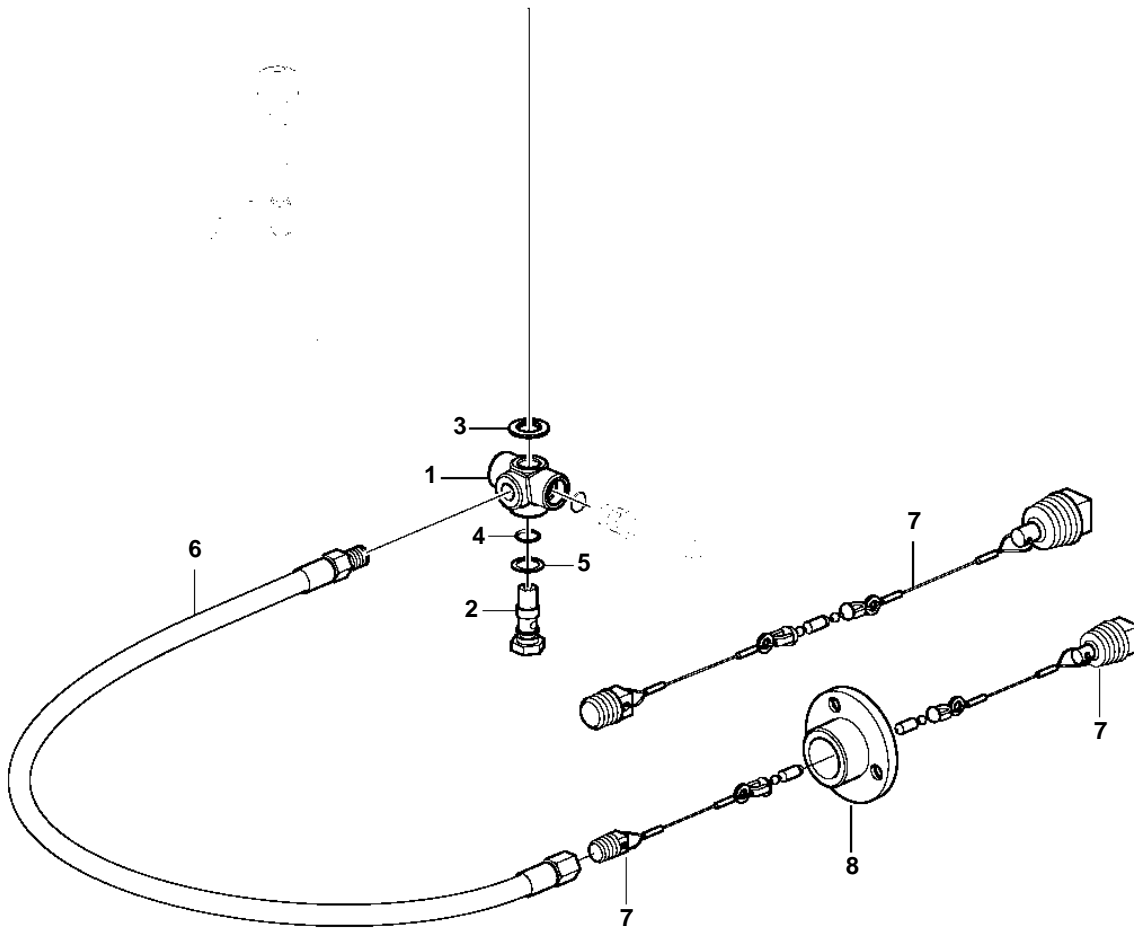

5.0GXiE-JF, 5.0GXiE-J, 5.0OSiE-JF, 5.0OSiE-J, 5.0GXiE-K, 5.0GXiE-KF

23327

5.0GXIE-JF, 5.0GXIE-J, 5.0OSiE-JF, 5.0OSiE-J, 5.0GXIE-K, 5.0GXIE-KF

REF	PART NO.	QTY	DESCRIPTION
1	3587787	1	Fitting
2	888958	1	Retainer
3	3851981	1	Washer
4	3853674	1	O-ring
5	3852007	1	Washer
6	888964	1	Hose assembly
7	888972	1	Lock spring
8	888970	1	Fitting