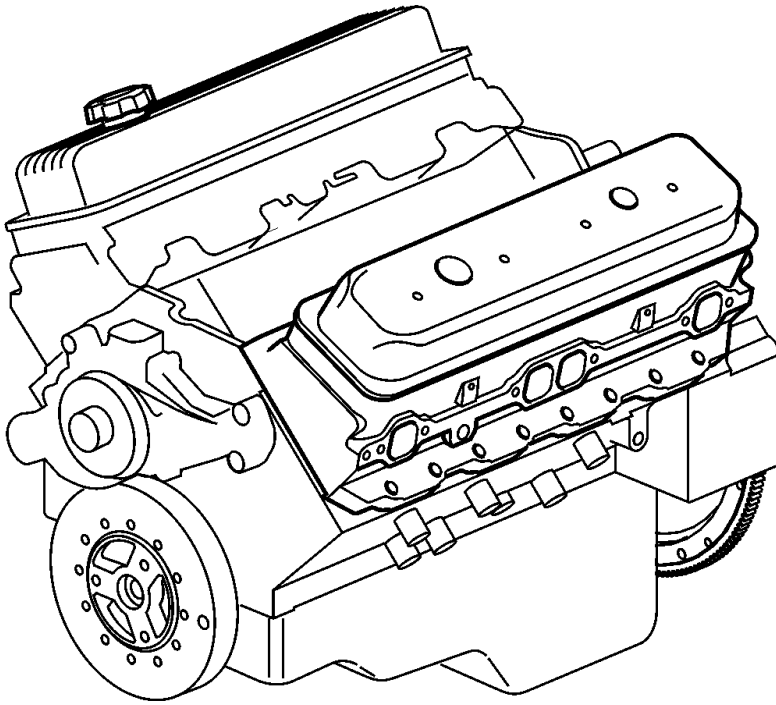

5.0GXIE-JF, 5.0GXIE-J, 5.0OSiE-JF, 5.0OSiE-J, 5.0GXIE-K, 5.0GXIE-KF, 5.0GXIE-M, 5.0GXIE-MF

①

5.0GXIE-JF, 5.0GXIE-J, 5.0OSIE-JF, 5.0OSIE-J, 5.0GXIE-K, 5.0GXIE-KF, 5.0GXIE-M, 5.0GXIE-MF

REF	PART NO.	QTY	DESCRIPTION	SEE SEC.	NOTES
1	3862057	1	Short block		Image is a generic picture of longblock, details about included parts are in Parts Bulletin.
			• Bulletin P-21-0-10	P-21-0-10-EN	Longblock guidelines, 5.0L
			• Bulletin P-21-0-25	P-21-0-25-EN	US EPA Regulations for Longblock Sales and Use
1					Variably replaced, see below
	3801407	1	Engine, exch		use to repair non-compliant engines
			• Bulletin P-21-0-25	P-21-0-25-EN	US EPA Regulations for Longblock Sales and Use