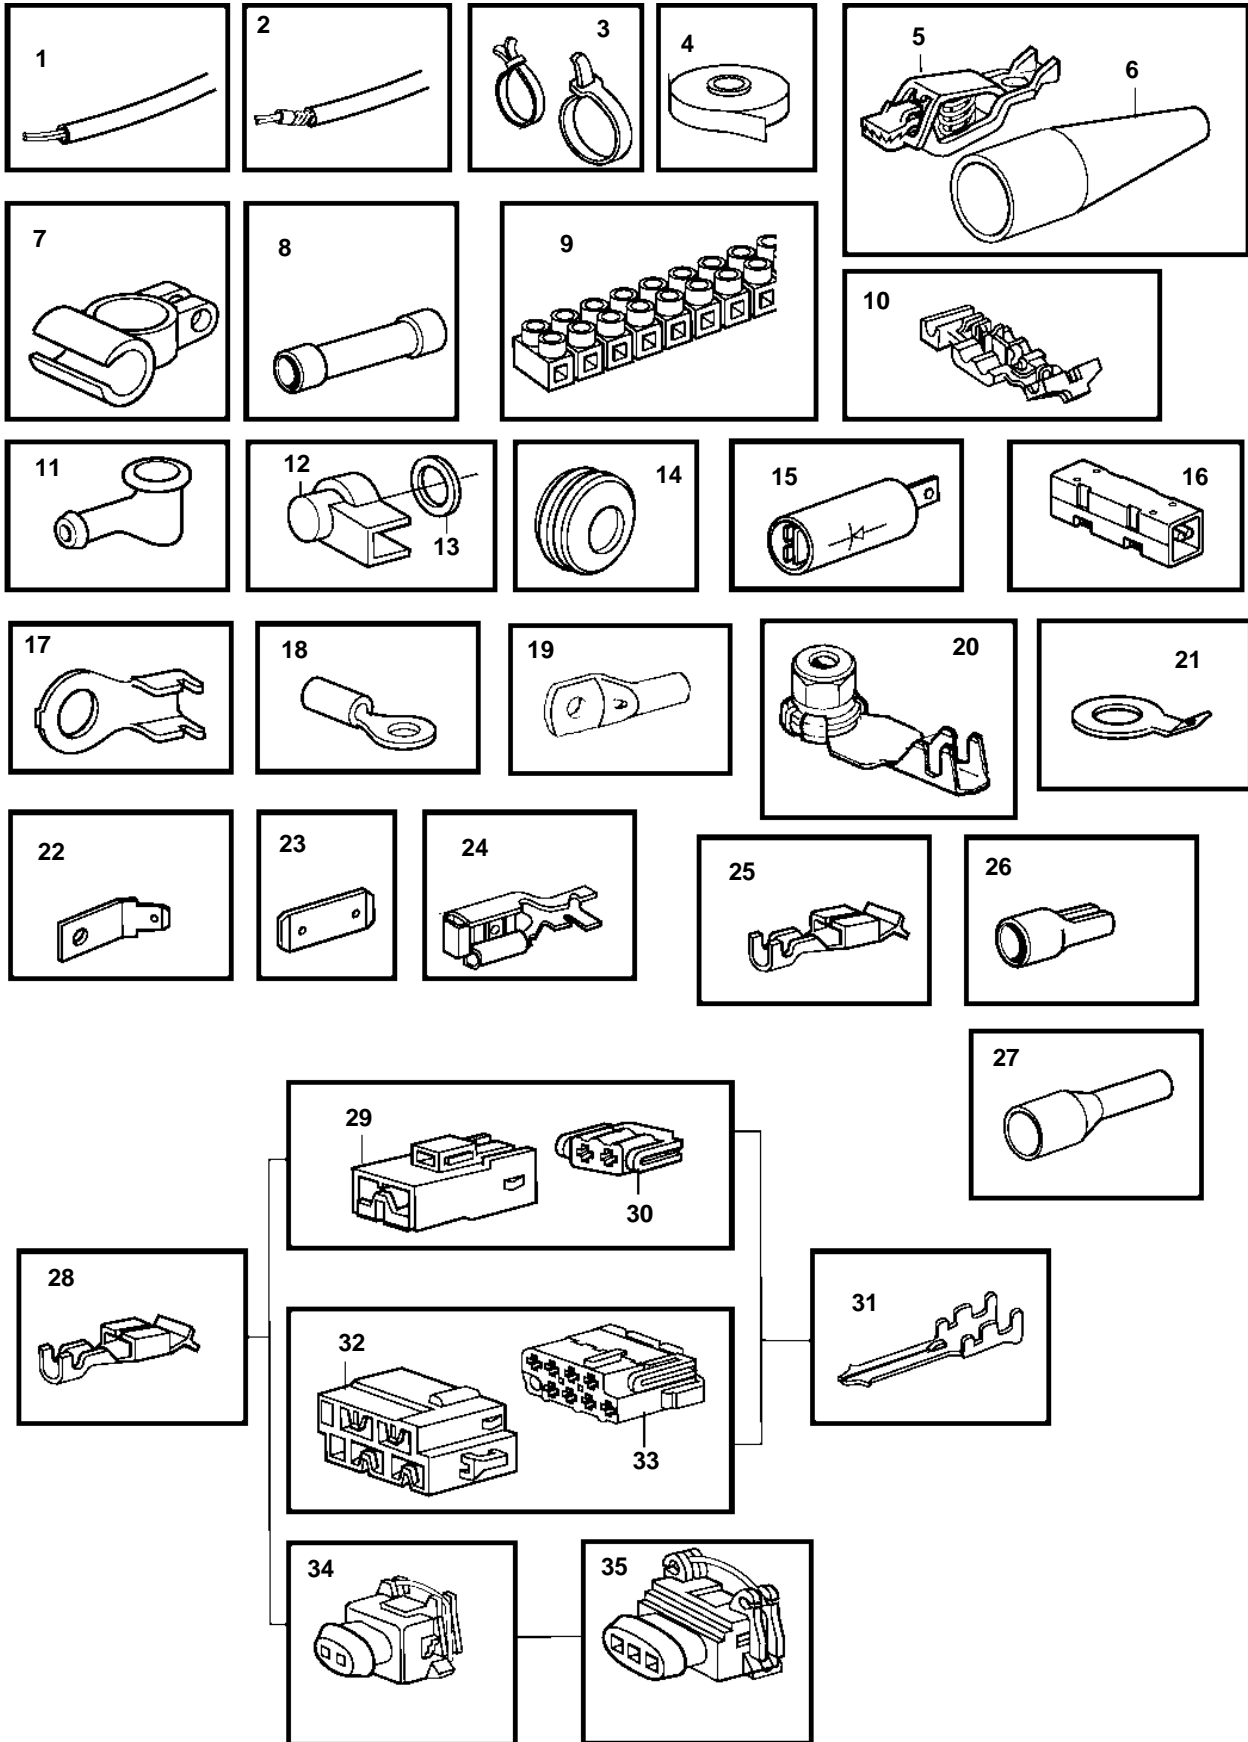

5.0GXIE-JF, 5.0GXIE-J, 5.0OSiE-JF, 5.0OSiE-J, 5.0GXIE-K, 5.0GXIE-KF, 5.0GXIE-M, 5.0GXIE-MF, 5.0GXIE-N

18567