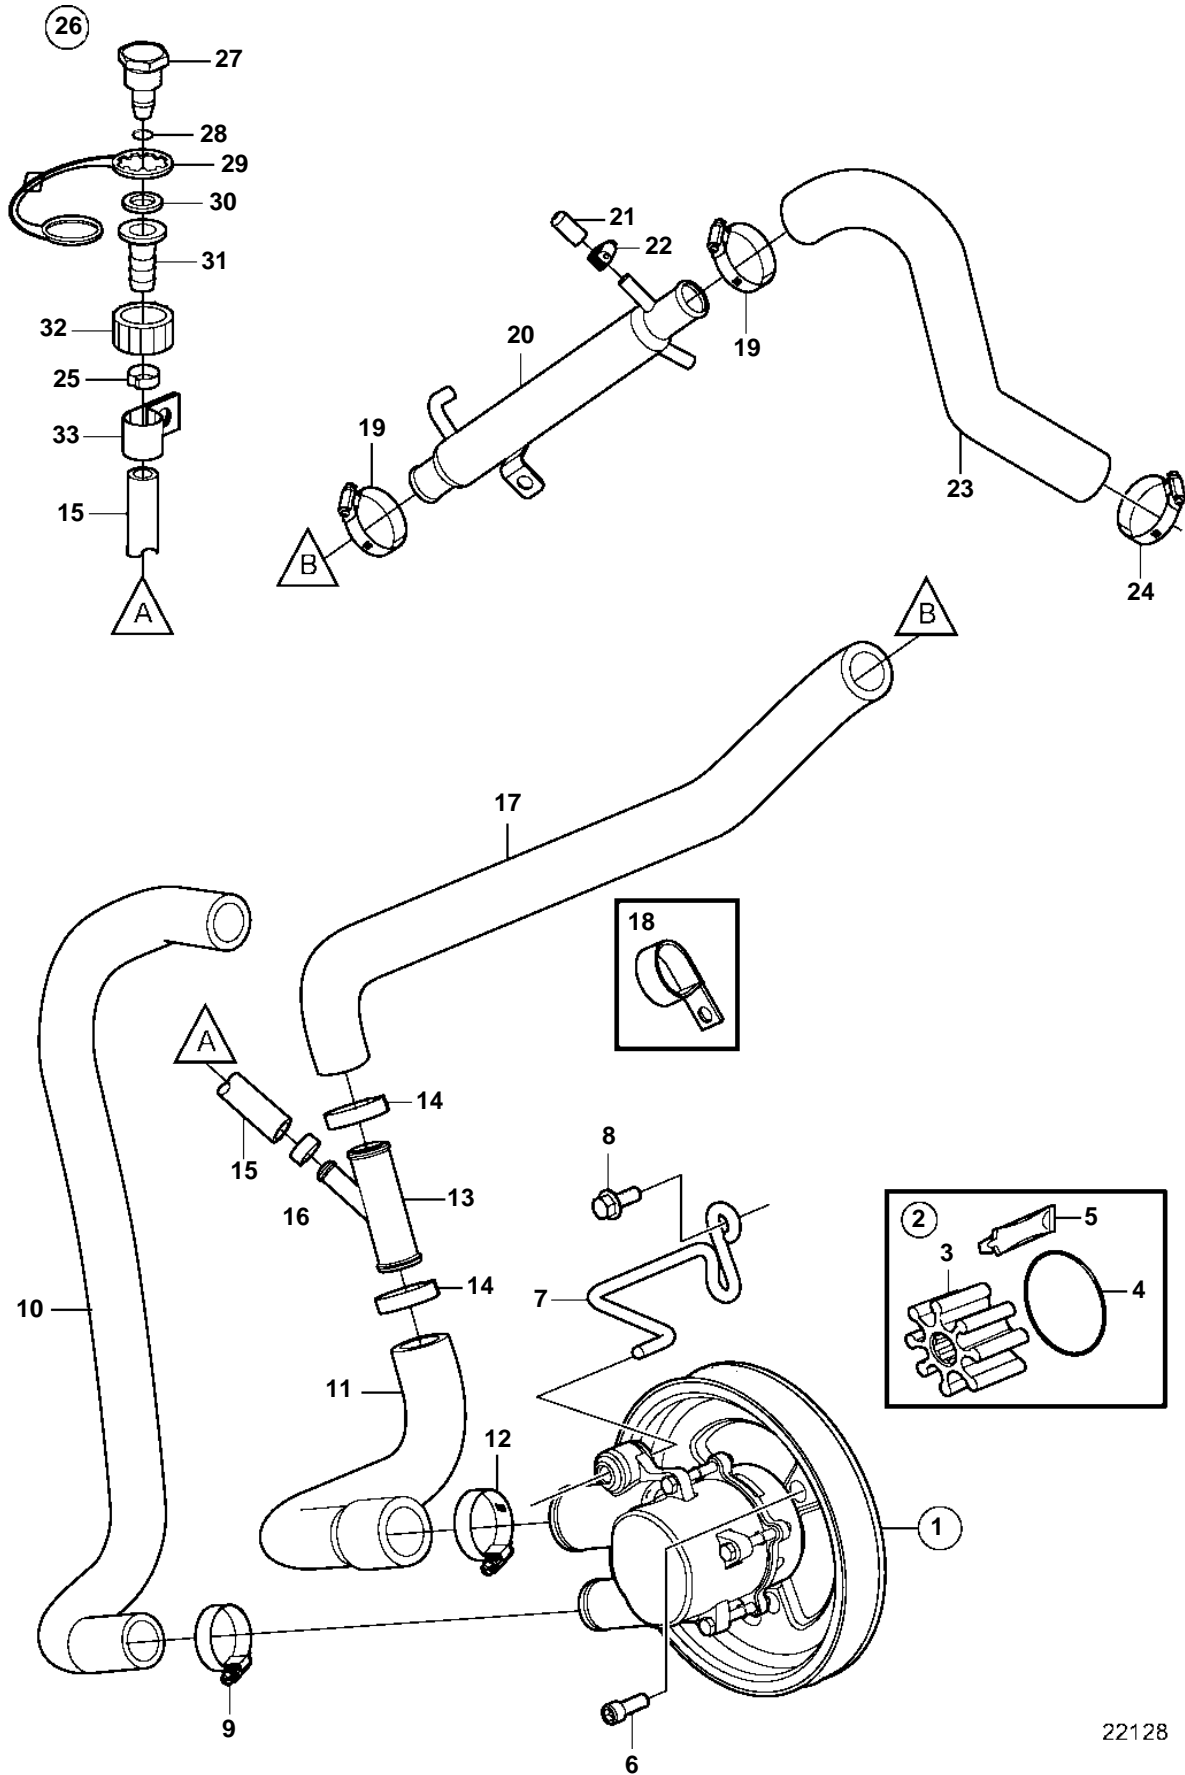

5.0GXIE-J

22128

5.0GXIE-J

REF	PART NO.	QTY	DESCRIPTION	NOTES
1	3812519	1	Pump	replaced by next part number
	21212799	1	Pump	
2	3842786	1	• Kit	replaced by next part number
	21213664	1	• Impeller kit	
3		1	• • Impeller	not sold separately
4	3858938	1	• • O-ring	
5		1	• • Lubricant, glycerin	not sold separately
6	3857939	3	Screw	
7	3812240	1	Bracket	
8	3860163	2	Screw	
9	3863441	1	Hose clamp	
10	3817817	1	Hose	
11	3817822	1	Hose	
12	3863440	1	Hose clamp	
13	3862699	1	T-pipe	
14	982645	2	Clamp	
15	3862901	1	Hose	
16	983168	1	Clamp	
17	3862543	1	Hose	
18	3853312	1	Clamp	
19	3863444	2	Hose clamp	
20	3862629	1	Oil cooler	
21	3856766	1	Cardboard tube	
22	3860413	1	Hose clamp	
23	3817579	1	Hose	
24	3812302	1	Hose clamp	
25	983146	1	Clamp	
26	3807440	1	Connector	
27		1	• Cap	not sold separately
28	942978	1	• O-ring	
29	3862082	1	• Retainer	
30	3807664	1	• Washer	
31		1	• Connector	not sold separately
32		1	• Connector	not sold separately
33	3862891	1	Attaching clamp	