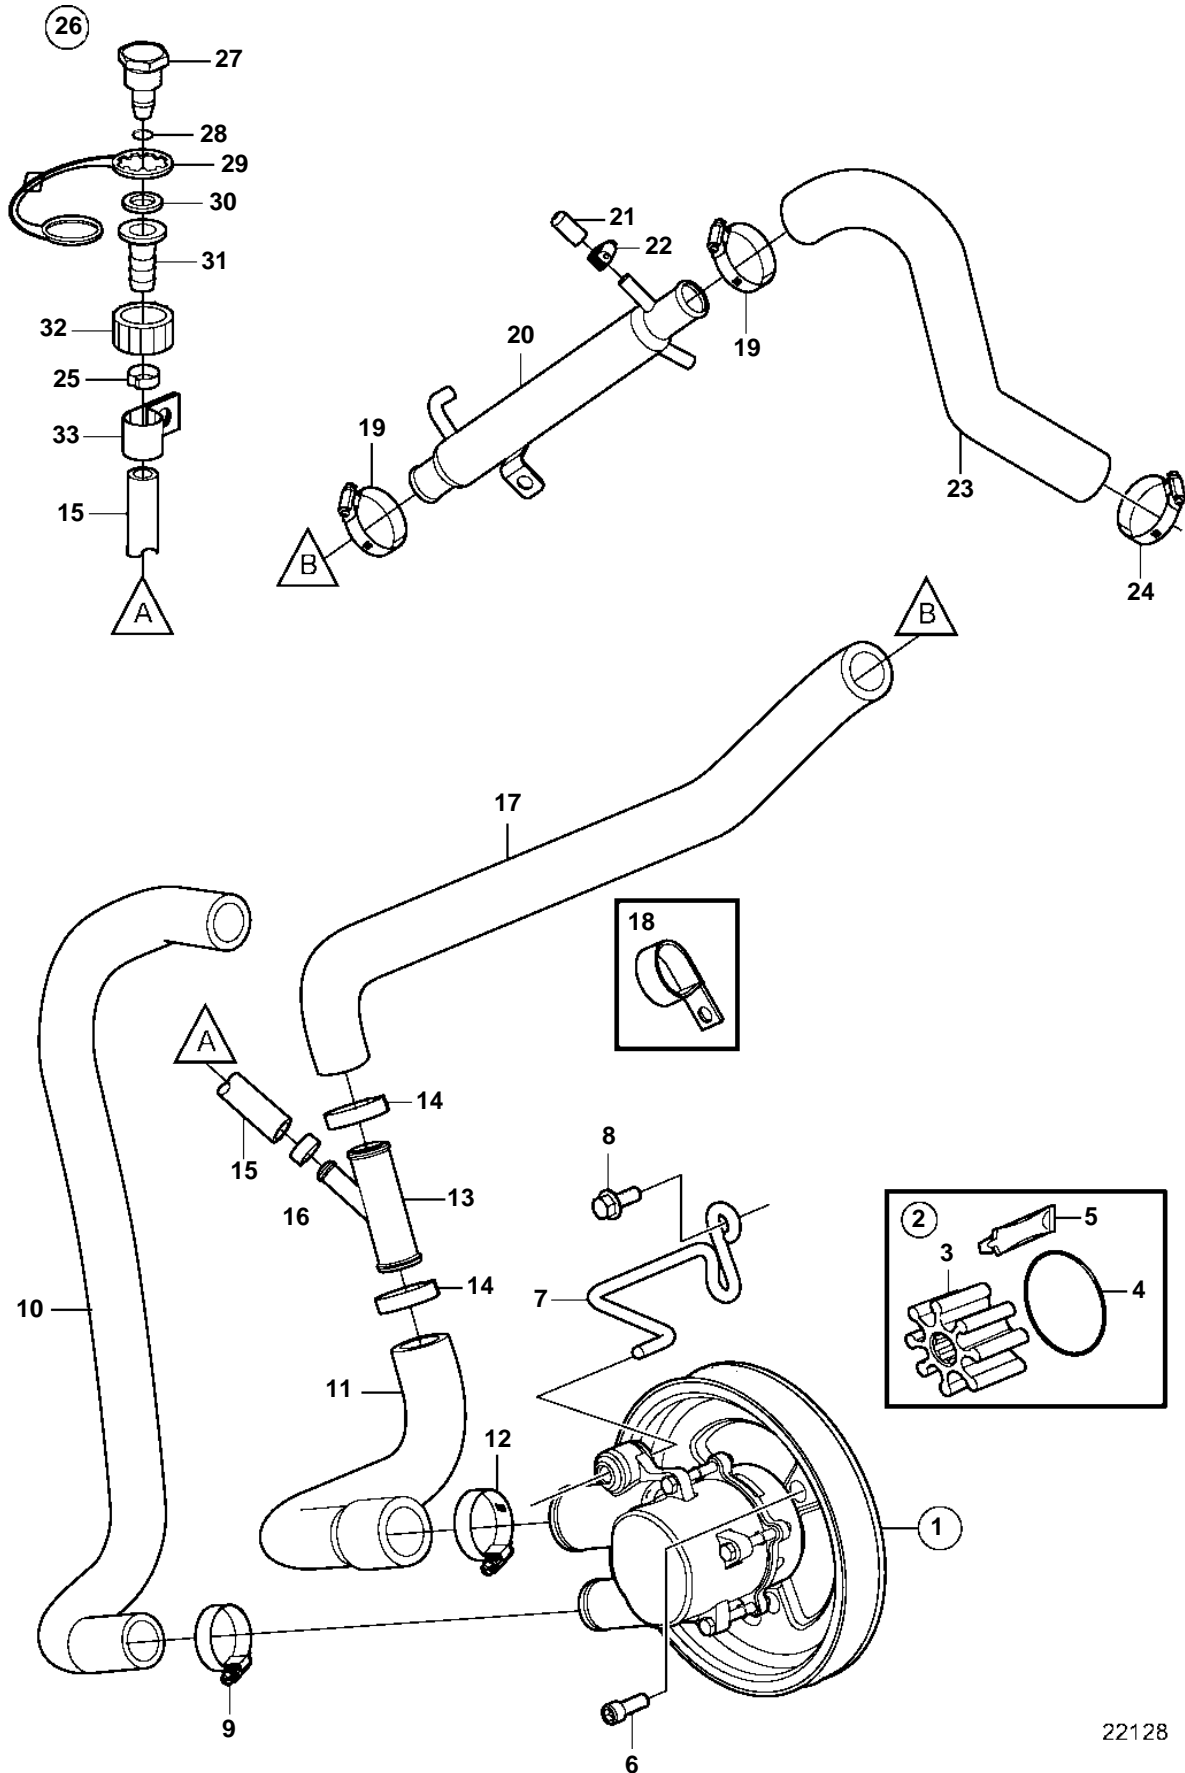

5.0GXIE-N

22128

5.0GXIE-N

REF	PART NO.	QTY	DESCRIPTION	NOTES
1	21212799	1	Pump	
2	21213664	1	· Impeller kit	
3		1	· · Impeller	not sold separately
4	3858938	1	· · O-ring	
5		1	· · Lubricant, glycerin	not sold separately
6	3857939	3	Screw	
7	3812240	1	Bracket	
8	3860163	2	Screw	
9	3863441	1	Hose clamp	
10	3817817	1	Hose	
11	3817822	1	Hose	
12	3863440	1	Hose clamp	
13	3862699	1	T-pipe	
14	982645	2	Clamp	
15	3862901	1	Hose	
16	983168	1	Clamp	
17	3862543	1	Hose	
18	3853312	1	Clamp	
19	3863444	2	Hose clamp	
20	3862629	1	Oil cooler	
21	3856766	1	Cardboard tube	
22	3860413	1	Hose clamp	
23	3817579	1	Hose	
24	3812302	1	Hose clamp	
25	983146	1	Clamp	
26	3807440	1	Connector	
27		1	· Cap	not sold separately
28	942978	1	· O-ring	
29	3862082	1	· Retainer	
30	3807664	1	· Washer	
31		1	· Connector	not sold separately
32		1	· Connector	not sold separately
33	3862891	1	Attaching clamp	