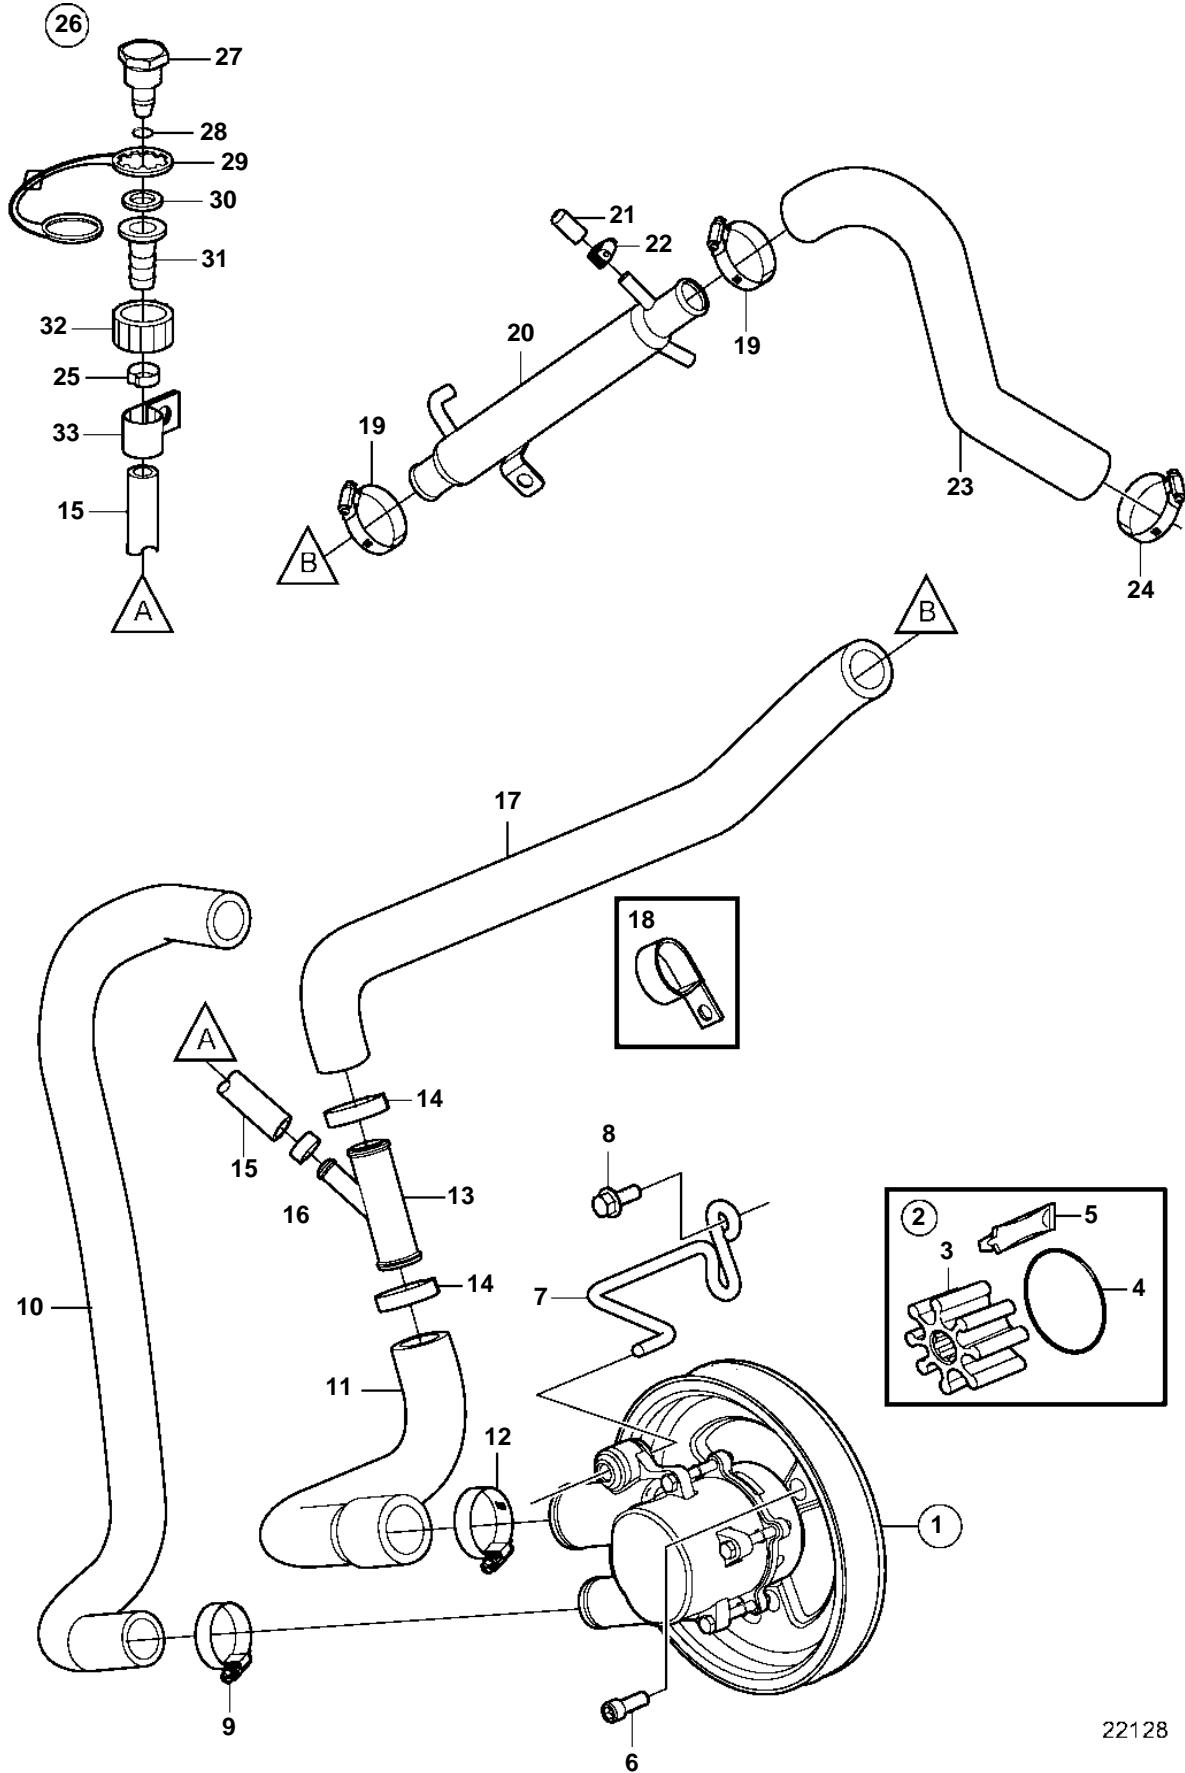

5.00SiE-J

22128

5.00SiE-J

REF	PART NO.	QTY	DESCRIPTION	NOTES
1	3812519	1	Pump	replaced by next part number
	21212799	1	Pump	
2	3842786	1	• Kit	replaced by next part number
	21213664	1	• Impeller kit	
3		1	• • Impeller	not sold separately
4	3858938	1	• • O-ring	
5		1	• • Lubricant, glycerin	not sold separately
6	3857939	3	Screw	
7	3812240	1	Bracket	
8	3860163	2	Screw	
9	3863441	1	Hose clamp	
10	3817817	1	Hose	
11	3817822	1	Hose	
12	3863440	1	Hose clamp	
13	3862699	1	T-pipe	
14	982645	2	Clamp	
15	3862901	1	Hose	
16	983168	1	Clamp	
17	3862543	1	Hose	
18	3853312	1	Clamp	
19	3863444	2	Hose clamp	
20	3862629	1	Oil cooler	
21	3856766	1	Cardboard tube	
22	3860413	1	Hose clamp	
23	3861567	1	Hose	
24	3863444	1	Hose clamp	
25	983146	1	Clamp	
26	3807440	1	Connector	
27		1	• Cap	not sold separately
28	942978	1	• O-ring	
29	3862082	1	• Retainer	
30	3807664	1	• Washer	
31		1	• Connector	not sold separately
32		1	• Connector	not sold separately
33	3862891	1	Attaching clamp	