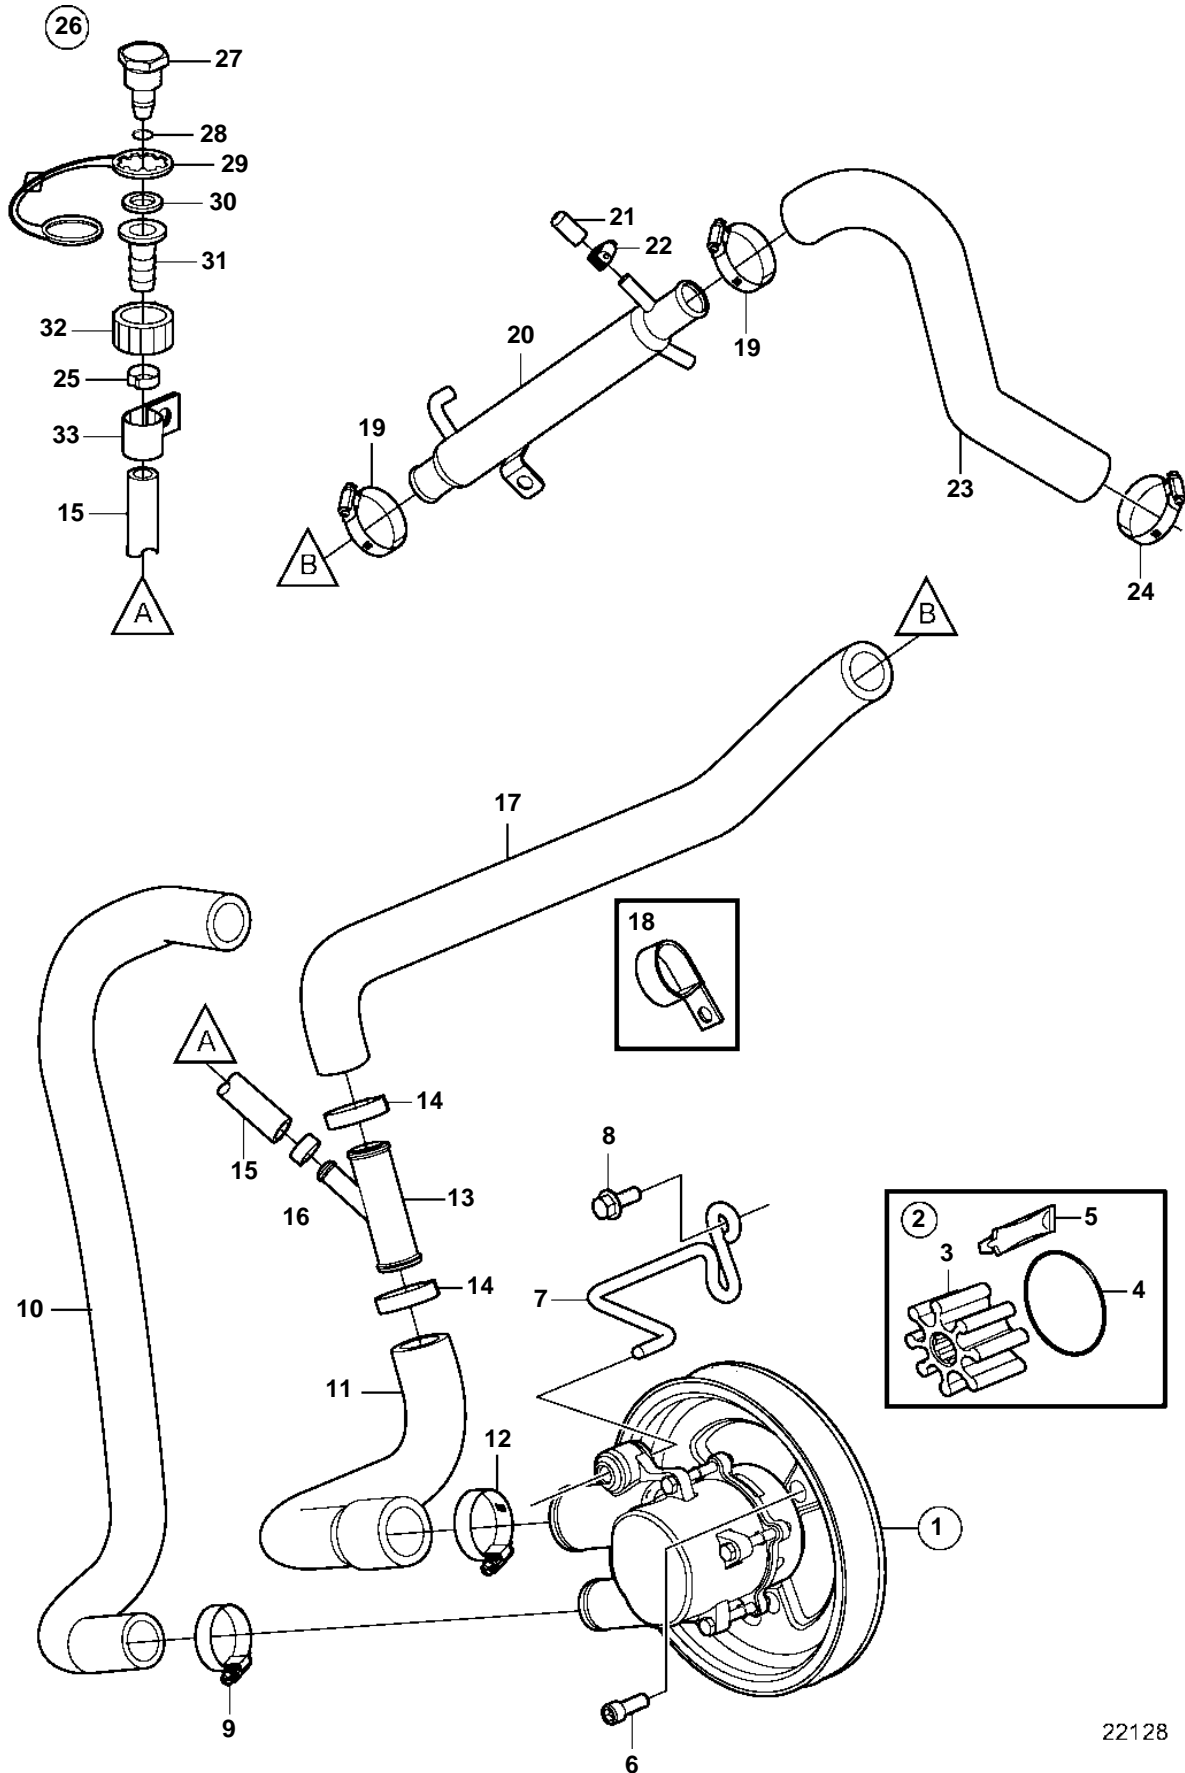

5.0GXIE-K, 5.0GXIE-M

22128

5.0GXIE-K, 5.0GXIE-M

REF	PART NO.	QTY	DESCRIPTION	NOTES
1	21212799	1	Pump	
2	21213664	1	· Impeller kit	
3		1	· · Impeller	not sold separately
4	3858938	1	· · O-ring	
5		1	· · Lubricant, glycerin	not sold separately
6	3857939	3	Screw	
7	3812240	1	Bracket	
8	3860163	2	Screw	
9	3863441	1	Hose clamp	
10	3817817	1	Hose	
11	3817822	1	Hose	
12	3863440	1	Hose clamp	
13	3862699	1	T-pipe	
14	982645	2	Clamp	
15	3862901	1	Hose	
16	983168	1	Clamp	
17	3862543	1	Hose	
18	3853312	1	Clamp	
19	3863444	2	Hose clamp	
20	3862629	1	Oil cooler	
21	3856766	1	Cardboard tube	
22	3860413	1	Hose clamp	
23	3817579	1	Hose	
24	3812302	1	Hose clamp	
25	983146	1	Clamp	
26	3807440	1	Connector	
27		1	· Cap	not sold separately
28	942978	1	· O-ring	
29	3862082	1	· Retainer	
30	3807664	1	· Washer	
31		1	· Connector	not sold separately
32		1	· Connector	not sold separately
33	3862891	1	Attaching clamp	