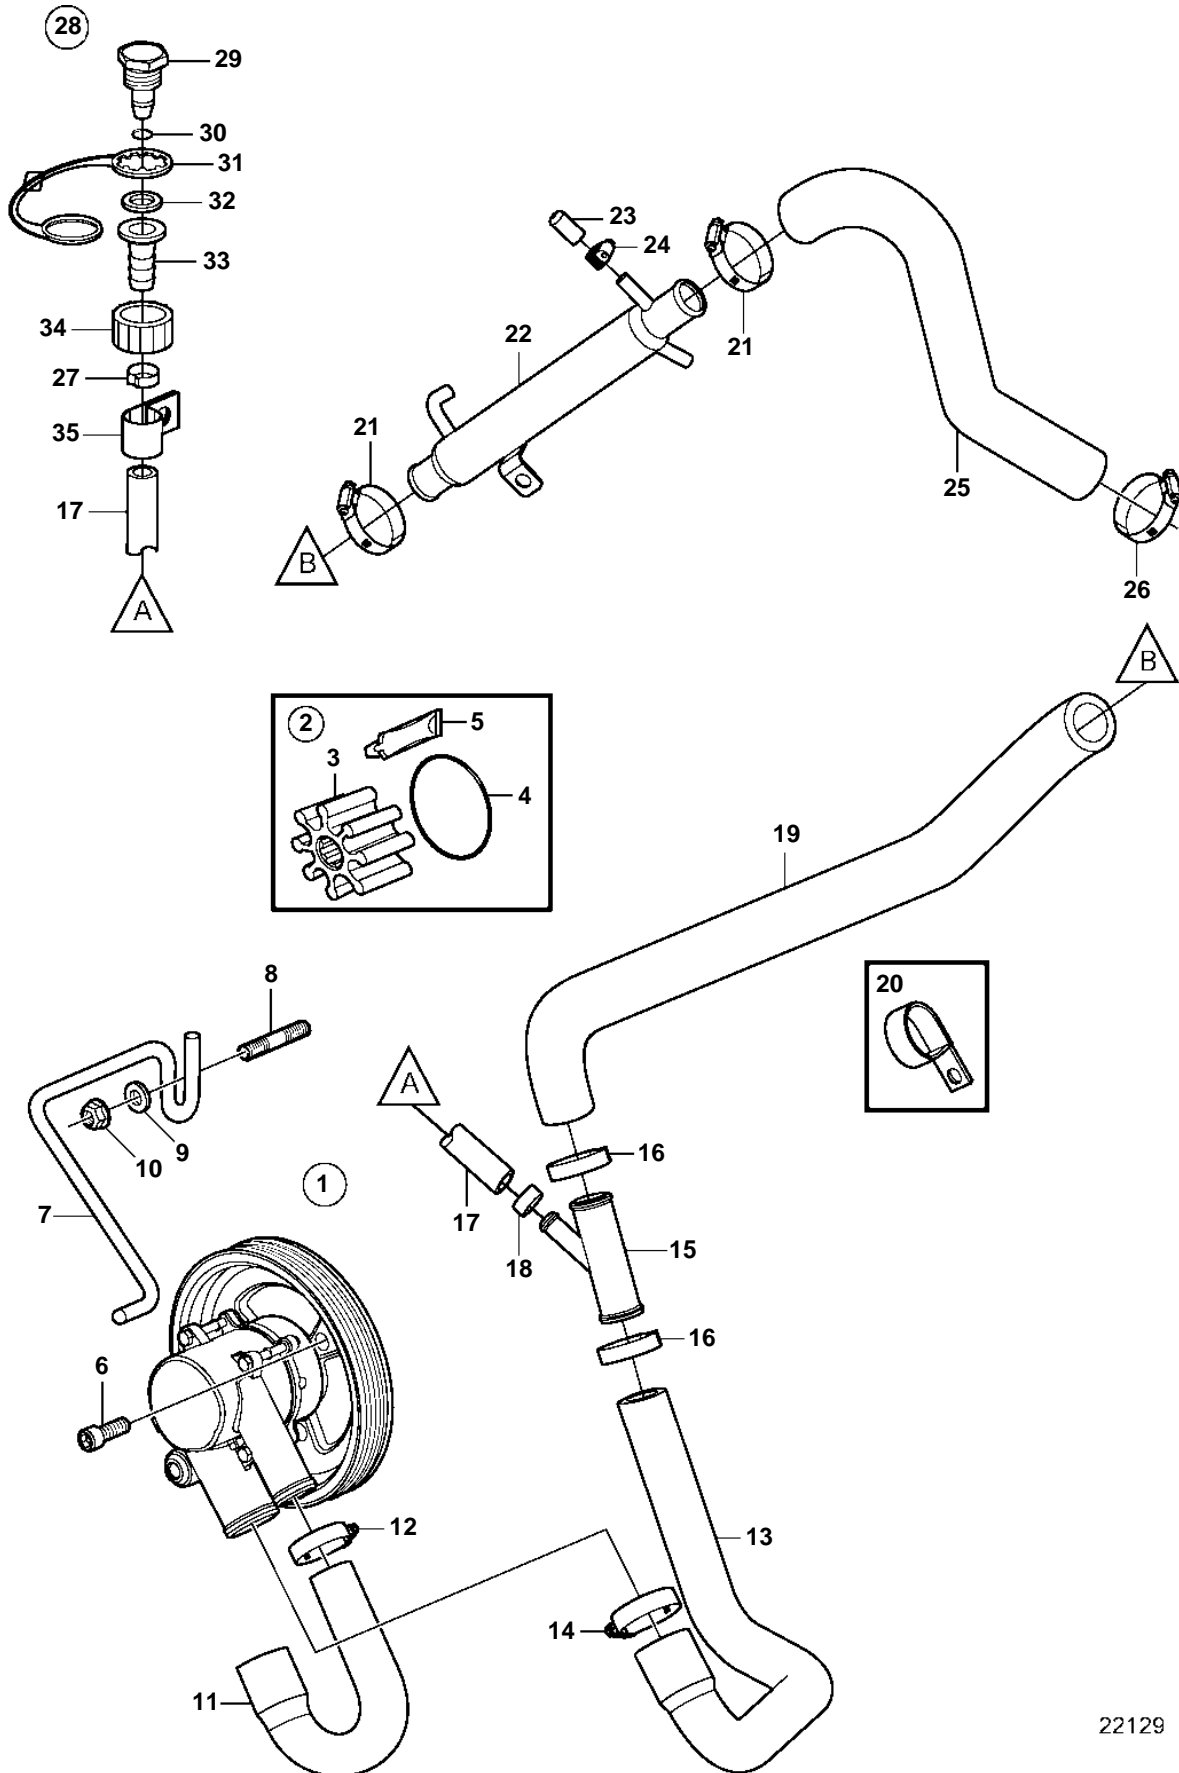

5.0GXIE-JF

22129

5.0GXIE-JF

REF	PART NO.	QTY	DESCRIPTION	NOTES
1	3812519	1	Pump	replaced by next part number
	21212799	1	Pump	
2	3842786	1	· Kit	replaced by next part number
	21213664	1	· Impeller kit	
3		1	· · Impeller	not sold separately
4	3858938	1	· · O-ring	
5		1	· · Lubricant, glycerin	not sold separately
6	3857939	3	Screw	
7	3817688	1	Bracket	
8	941814	2	Stud	
9	980933	2	Washer	
10	3857181	2	Flange lock nut	
11	3817818	1	Hose	
12	3863441	1	Hose clamp	
13	3817823	1	Hose	
14	3863440	1	Hose clamp	
15	3862699	1	T-pipe	
16	982645	2	Clamp	
17	3862901	1	Hose	
18	983168	1	Clamp	
19	3862543	1	Hose	
20	3853312	1	Clamp	
21	3862629	1	Oil cooler	
22	3863444	2	Hose clamp	
23	3856766	1	Cardboard tube	
24	3860413	1	Hose clamp	
25	3817579	1	Hose	
26	3812302	1	Hose clamp	
27	983146	1	Clamp	
28	3807440	1	Connector	
29		1	· Cap	not sold separately
30	942978	1	· O-ring	
31	3862082	1	· Retainer	
32	3807664	1	· Washer	
33		1	· Connector	not sold separately
34		1	· Connector	not sold separately
35	3862891	1	Attaching clamp	