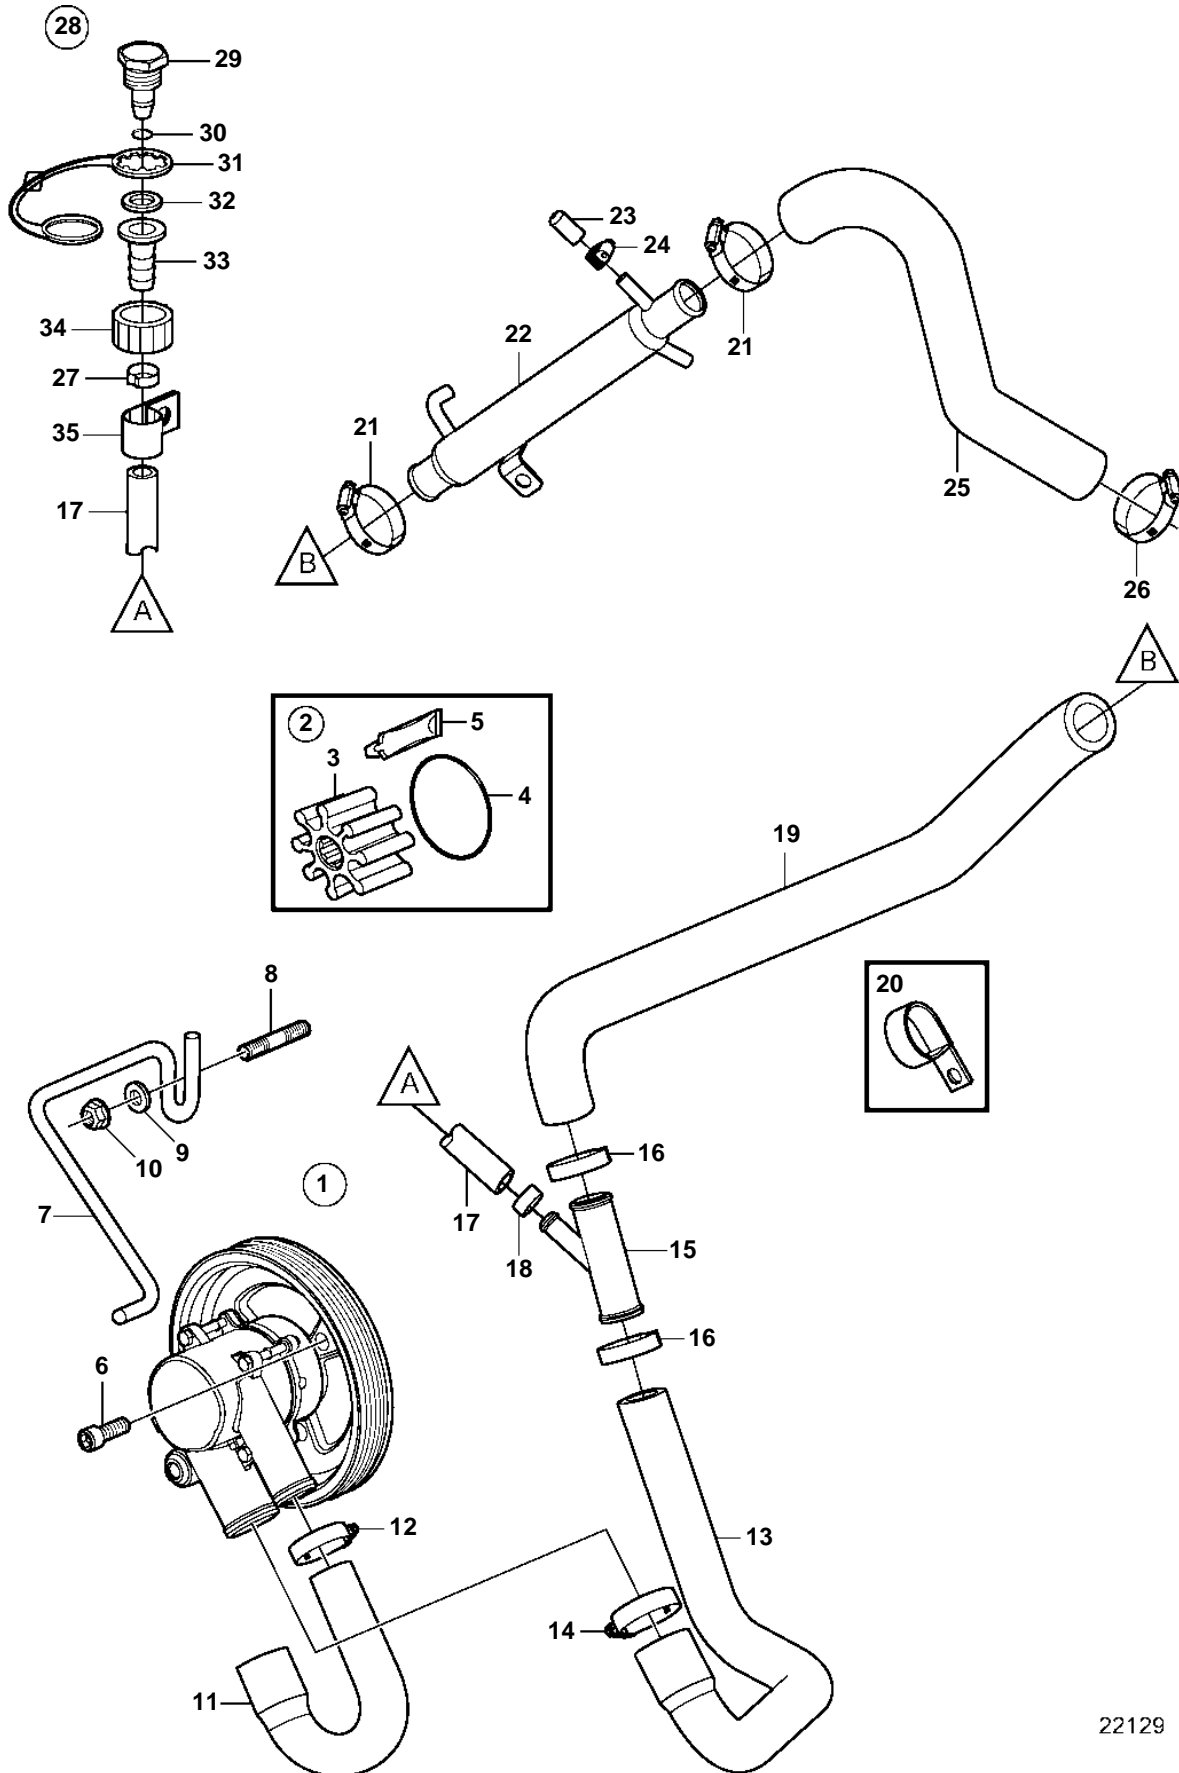

5.0GXIE-N

22129

5.0GXIE-N

REF	PART NO.	QTY	DESCRIPTION	NOTES
1	21212799	1	Pump	
2	21213664	1	· Impeller kit	
3		1	· · Impeller	not sold separately
4	3858938	1	· · O-ring	
5		1	· · Lubricant, glycerin	not sold separately
6	3857939	3	Screw	
7	3817688	1	Bracket	
8	941814	2	Stud	
9	980933	2	Washer	
10	3857181	2	Flange lock nut	
11	3817818	1	Hose	
12	3863441	1	Hose clamp	
13	3817823	1	Hose	
14	3863440	1	Hose clamp	
15	3862699	1	T-pipe	
16	982645	2	Clamp	
17	3862901	1	Hose	
18	983168	1	Clamp	
19	3862543	1	Hose	
20	3853312	1	Clamp	
21	3862629	1	Oil cooler	
22	3863444	2	Hose clamp	
23	3856766	1	Cardboard tube	
24	3860413	1	Hose clamp	
25	3817579	1	Hose	
26	3812302	1	Hose clamp	
27	983146	1	Clamp	
28	3807440	1	Connector	
29		1	· Cap	not sold separately
30	942978	1	· O-ring	
31	3862082	1	· Retainer	
32	3807664	1	· Washer	
33		1	· Connector	not sold separately
34		1	· Connector	not sold separately
35	3862891	1	Attaching clamp	