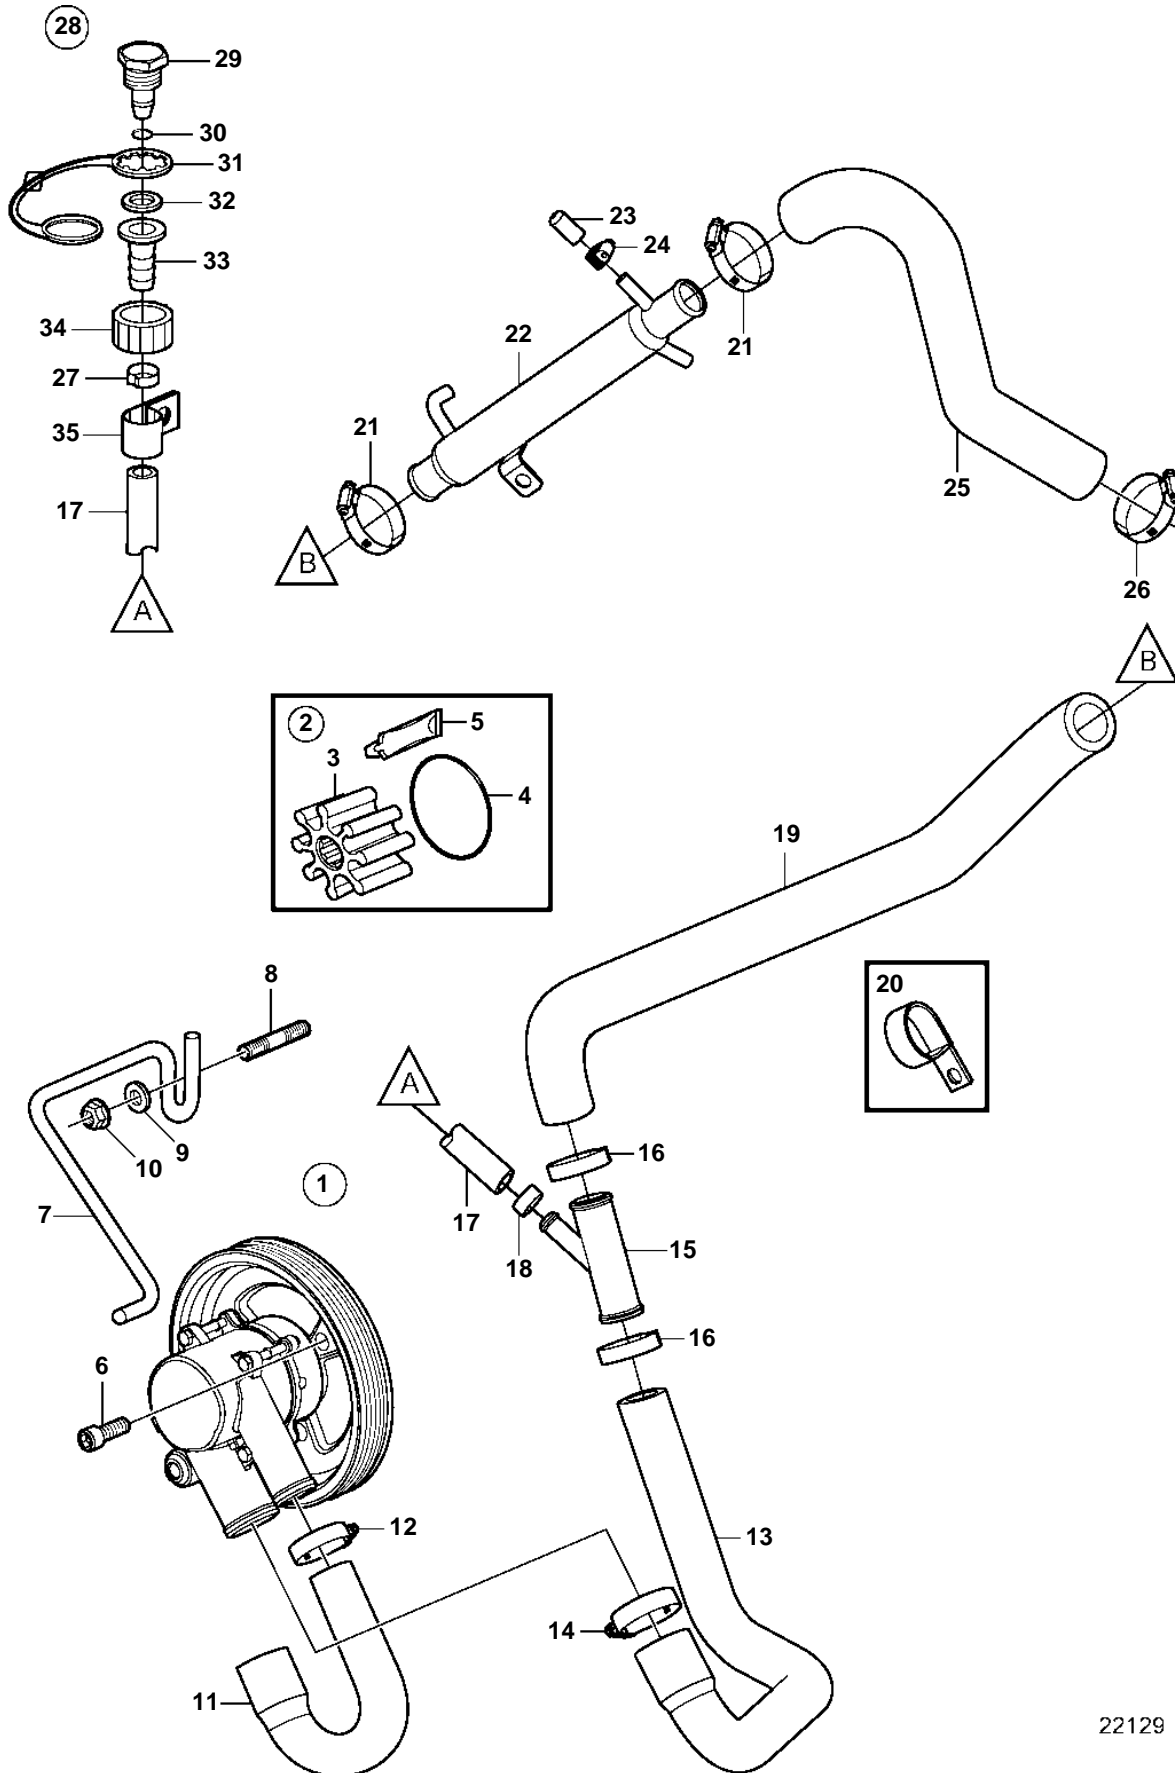

5.0OSiE-JF

22129

5.00SiE-JF

REF	PART NO.	QTY	DESCRIPTION	NOTES
1	3812519	1	Pump	replaced by next part number
	21212799	1	Pump	
2	3842786	1	• Kit	replaced by next part number
	21213664	1	• Impeller kit	
3		1	• • Impeller	not sold separately
4	3858938	1	• • O-ring	
5		1	• • Lubricant, glycerin	not sold separately
6	3857939	3	Screw	
7	3817688	1	Bracket	
8	941814	2	Stud	
9	980933	2	Washer	
10	3857181	2	Flange lock nut	
11	3817818	1	Hose	
12	3863441	1	Hose clamp	
13	3817823	1	Hose	
14	3863440	1	Hose clamp	
15	3862699	1	T-pipe	
16	982645	2	Clamp	
17	3862901	1	Hose	
18	983168	1	Clamp	
19	3862543	1	Hose	
20	3853312	1	Clamp	
21	3862629	1	Oil cooler	
22	3863444	2	Hose clamp	
23	3856766	1	Cardboard tube	
24	3860413	1	Hose clamp	
25	3861567	1	Hose	
26	3863444	1	Hose clamp	
27	983146	1	Clamp	
28	3807440	1	Connector	
29		1	• Cap	not sold separately
30	942978	1	• O-ring	
31	3862082	1	• Retainer	
32	3807664	1	• Washer	
33		1	• Connector	not sold separately
34		1	• Connector	not sold separately
35	3862891	1	Attaching clamp	