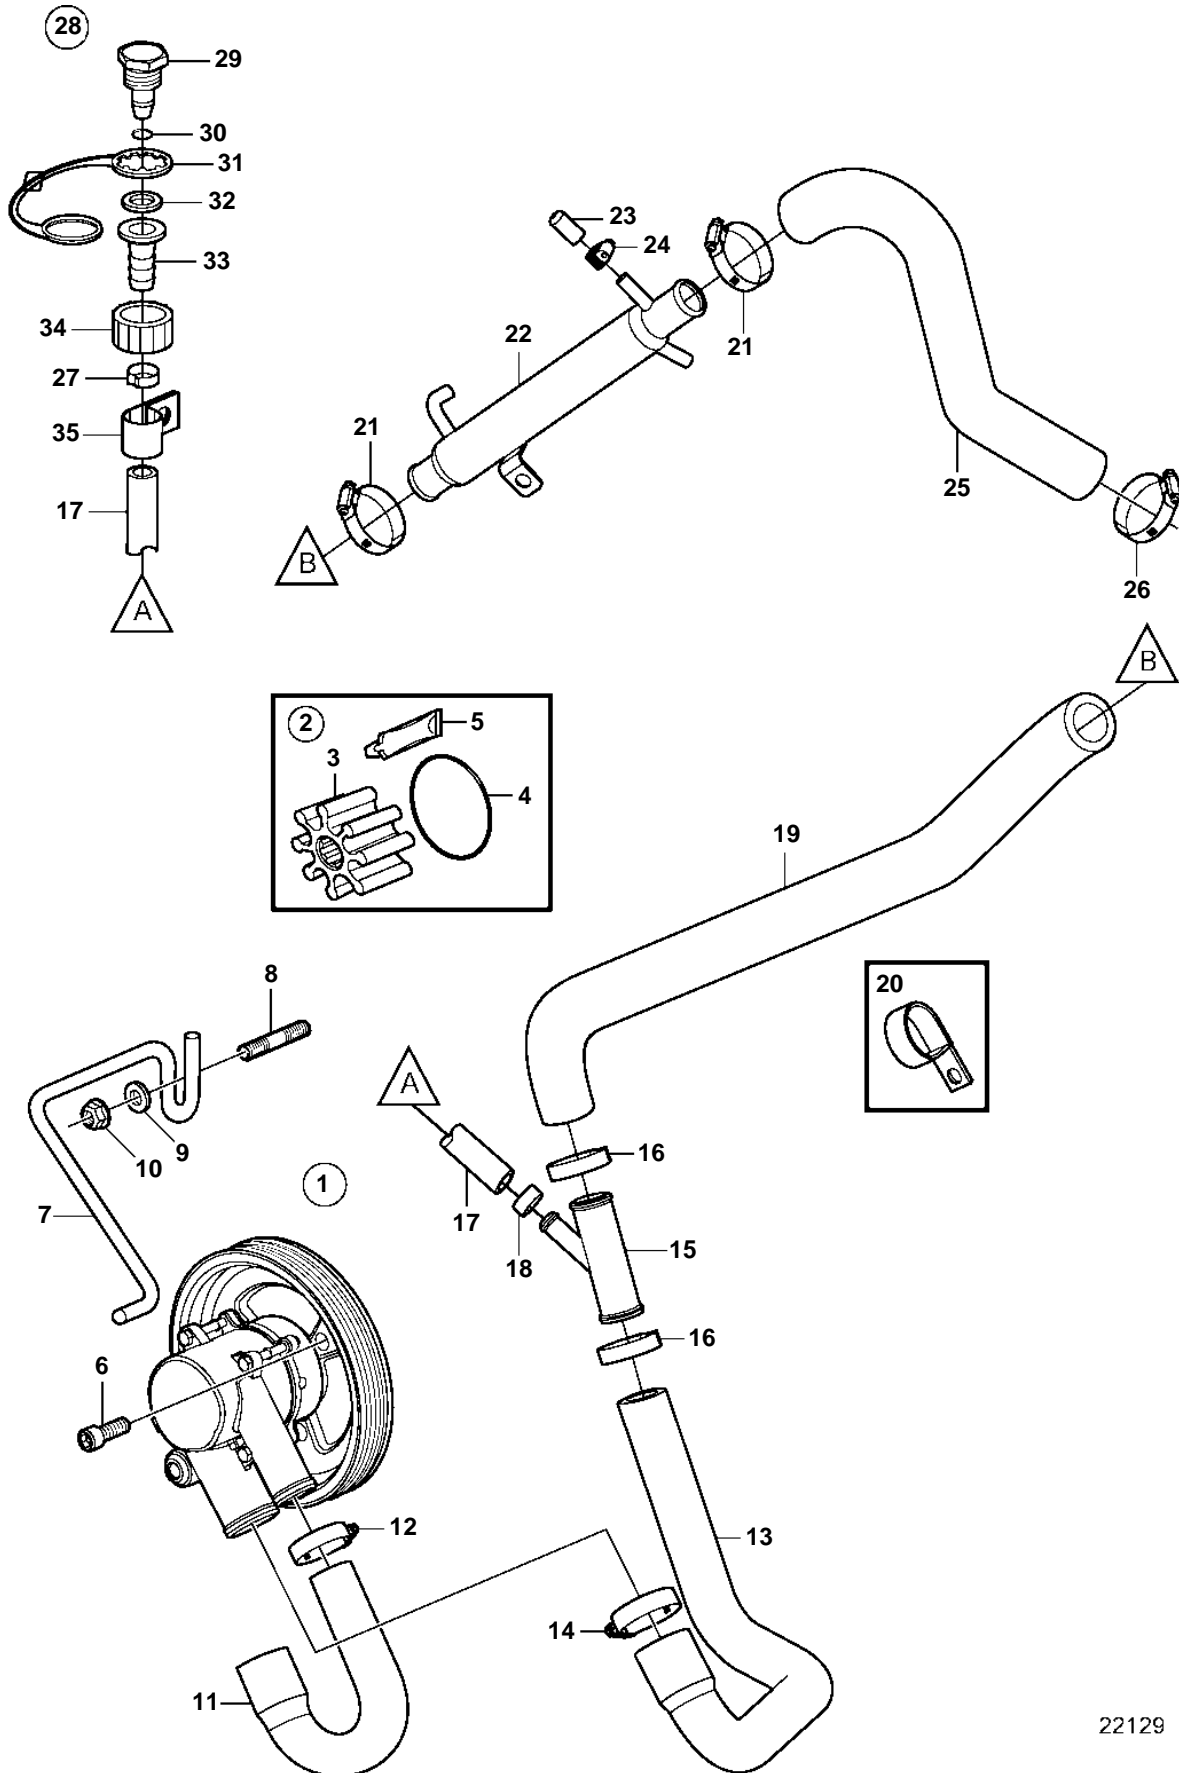

5.0GXIE-KF, 5.0GXIE-MF

22129

5.0GXIE-KF, 5.0GXIE-MF

REF	PART NO.	QTY	DESCRIPTION	NOTES
1	21212799	1	Pump	
2	21213664	1	· Impeller kit	
3		1	· · Impeller	not sold separately
4	3858938	1	· · O-ring	
5		1	· · Lubricant, glycerin	not sold separately
6	3857939	3	Screw	
7	3817688	1	Bracket	
8	941814	2	Stud	
9	980933	2	Washer	
10	3857181	2	Flange lock nut	
11	3817818	1	Hose	
12	3863441	1	Hose clamp	
13	3817823	1	Hose	
14	3863440	1	Hose clamp	
15	3862699	1	T-pipe	
16	982645	2	Clamp	
17	3862901	1	Hose	
18	983168	1	Clamp	
19	3862543	1	Hose	
20	3853312	1	Clamp	
21	3862629	1	Oil cooler	
22	3863444	2	Hose clamp	
23	3856766	1	Cardboard tube	
24	3860413	1	Hose clamp	
25	3817579	1	Hose	
26	3812302	1	Hose clamp	
27	983146	1	Clamp	
28	3807440	1	Connector	
29		1	· Cap	not sold separately
30	942978	1	· O-ring	
31	3862082	1	· Retainer	
32	3807664	1	· Washer	
33		1	· Connector	not sold separately
34		1	· Connector	not sold separately
35	3862891	1	Attaching clamp	