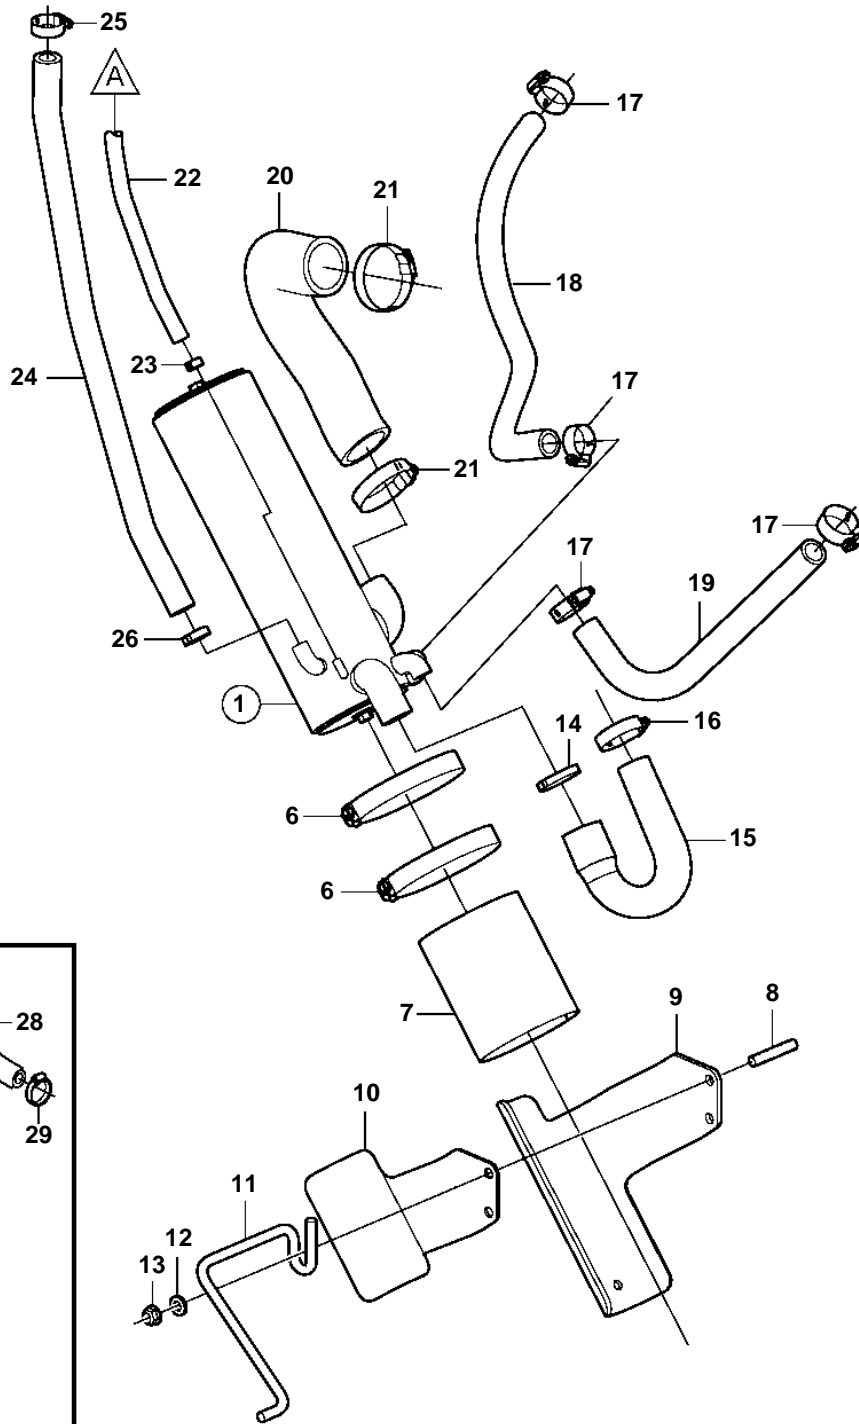

5.0GXiE-JF, 5.0OSiE-JF, 5.0GXiE-KF, 5.0GXiE-MF

5.0GXIE-JF, 5.0OSiE-JF, 5.0GXIE-KF, 5.0GXIE-MF

REF	PART NO.	QTY	DESCRIPTION	SEE SEC.	NOTES
1	3861471	1	Heat exchanger		
2	3858995	1	· Anode		
3	3858993	2	· Gasket		
4	3858992	2	· Cover		
5	3858994	2	· Screw		
6	3863443	2	Hose clamp		
7	3861453	1	Gasket		
8	941814	2	Stud		
9	3595468	1	Bracket		
10	3595466	1	Bracket		
11	3817688	1	Bracket		
12	980933	2	Washer		
13	3857181	2	Flange lock nut		
14	982717	1	Clamp		
15	3817818	1	Hose		
16	3863440	1	Hose clamp		
17	3812303	4	Hose clamp		
18	3860588	1	Hose		Starboard exhaust manifold
19	3594640	1	Hose		Port exhaust manifold
20	3861472	1	Hose		
21	3863438	2	Hose clamp		
22	3860590	1	Hose		Fuel pump
23	982643	1	Clamp		
24	3861485	1	Hose		Expansion tank
25	3812303	1	Hose clamp		
26	982967	1	Clamp		
27		1	Fuel pump		See "Fuel System" section
28	3862550	1	Hose		
29	3860413	3	Hose clamp		
30	40005446	1	Fresh water cooling · Bulletin P-26-1-3	P-26-1-3-EN	Freshwater Cooling, 4.3/5.0/5.7L