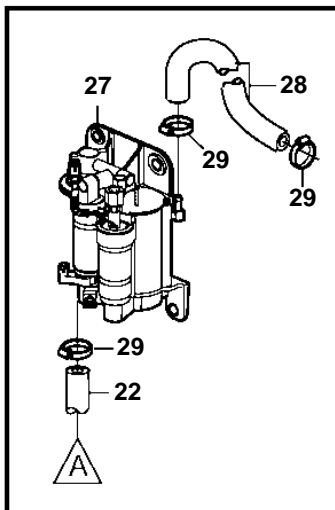

5.0GXiE-JF, 5.0OSiE-JF, 5.0GXiE-KF, 5.0GXiE-MF

5.0GXIE-JF, 5.0OSiE-JF, 5.0GXIE-KF, 5.0GXIE-MF

REF	PART NO.	QTY	DESCRIPTION	SEE SEC.	NOTES
1	3861471	1	Heat exchanger		
2	3858995	1	· Anode		
3	3858993	2	· Gasket		
4	3858992	2	· Cover		
5	3858994	2	· Screw		
6	3863443	2	Hose clamp		
7	3861453	1	Gasket		
8	941814	2	Stud		
9	3595468	1	Bracket		
10	3595466	1	Bracket		
11	3817688	1	Bracket		
12	980933	2	Washer		
13	3857181	2	Flange lock nut		
14	982717	1	Clamp		
15	3817818	1	Hose		
16	3863440	1	Hose clamp		
17	3812303	4	Hose clamp		
18	3860588	1	Hose		Starboard exhaust manifold
19	3594640	1	Hose		Port exhaust manifold
20	3861472	1	Hose		
21	3863438	2	Hose clamp		
22	3860590	1	Hose		Fuel pump
23	982643	1	Clamp		
24	3861485	1	Hose		Expansion tank
25	3812303	1	Hose clamp		
26	982967	1	Clamp		
27		1	Fuel pump		See "Fuel System" section
28	3862550	1	Hose		
29	3860413	3	Hose clamp		
30	40005446	1	Fresh water cooling · Bulletin P-26-1-3	P-26-1-3-EN	Freshwater Cooling, 4.3/5.0/5.7L