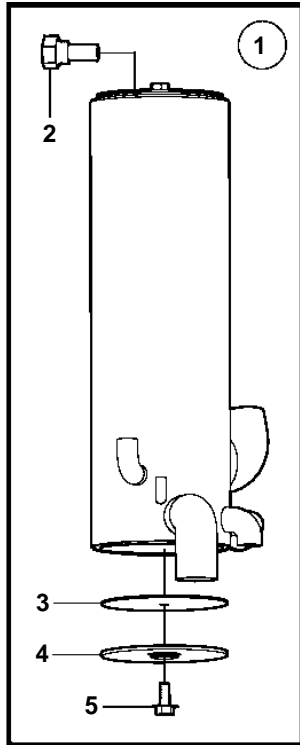

5.0GXiE-JF, 5.0OSiE-JF, 5.0GXiE-KF, 5.0GXiE-MF

5.0GXIE-JF, 5.0OSiE-JF, 5.0GXIE-KF, 5.0GXIE-MF

REF	PART NO.	QTY	DESCRIPTION	SEE SEC.	NOTES
1	3861471	1	Heat exchanger		
2	3858995	1	· Anode		
3	3858993	2	· Gasket		
4	3858992	2	· Cover		
5	3858994	2	· Screw		
6	3863443	2	Hose clamp		
7	3861453	1	Gasket		
8	941814	2	Stud		
9	3595468	1	Bracket		
10	3595466	1	Bracket		
11	3817688	1	Bracket		
12	980933	2	Washer		
13	3857181	2	Flange lock nut		
14	982717	1	Clamp		
15	3817818	1	Hose		
16	3863440	1	Hose clamp		
17	3812303	4	Hose clamp		
18	3860588	1	Hose		Starboard exhaust manifold
19	3594640	1	Hose		Port exhaust manifold
20	3861472	1	Hose		
21	3863438	2	Hose clamp		
22	3860590	1	Hose		Fuel pump
23	982643	1	Clamp		
24	3861485	1	Hose		Expansion tank
25	3812303	1	Hose clamp		
26	982967	1	Clamp		
27		1	Fuel pump		See "Fuel System" section
28	3862550	1	Hose		
29	3860413	3	Hose clamp		
30	40005446	1	Fresh water cooling · Bulletin P-26-1-3	P-26-1-3-EN	Freshwater Cooling, 4.3/5.0/5.7L