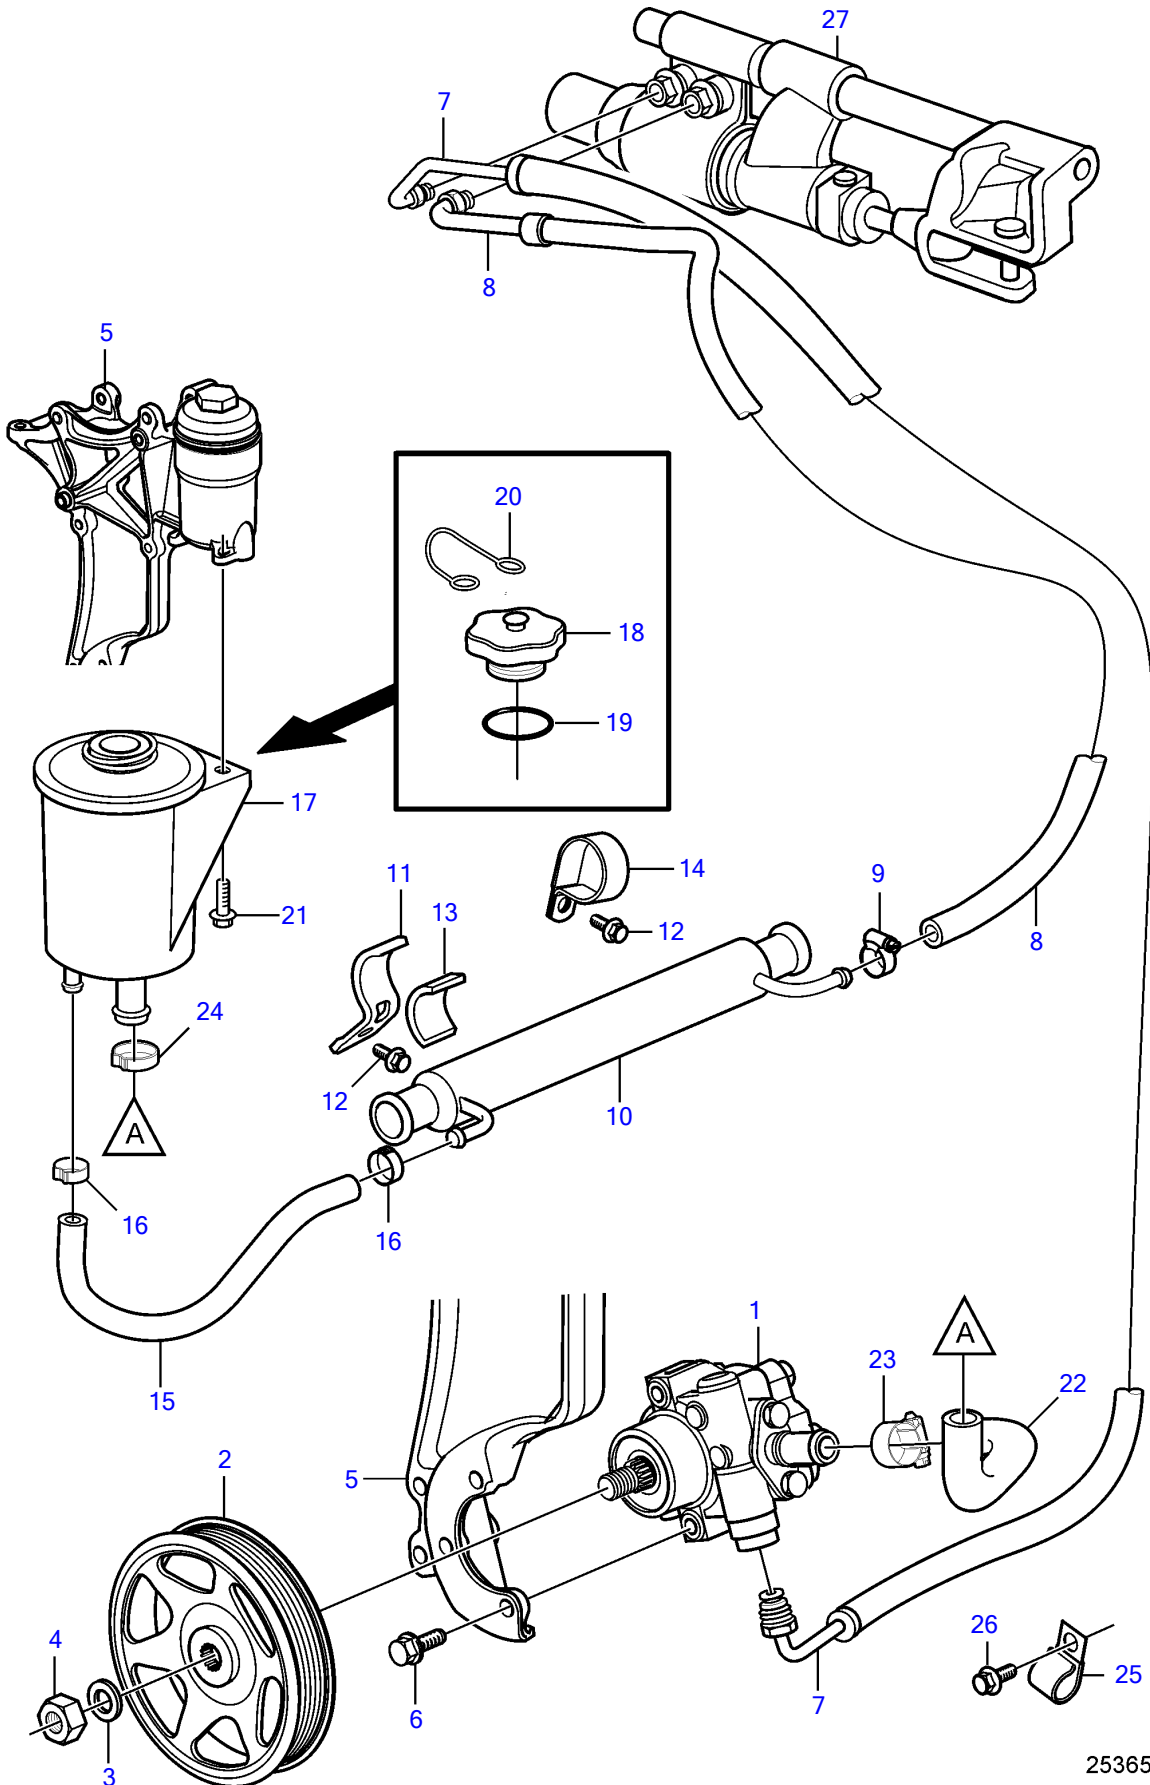

5.0GXIE-P

25365

Upd:2014-06-20

25365

47701338-64-36229

5.0GXIE-P

REF	PART NO.	QTY	DESCRIPTION	NOTES
1	3887373	1	Power steering pump	
2	3889611	1	Pulley	
3	3889615	1	Washer	
4	3889613	1	Nut	
5	21573817	1	Bracket	
6	3595494	3	Screw	
7	3888739	1	Hose assembly	
8	21452588	1	Hose assembly	
9	3860413	1	Hose clamp	
10	21399019	1	Hydraulic oil cooler	
11	21434106	1	Bracket	Replaced by 3852490
12	3853393	1	Flange screw	
13	21434108	1	Support rubber	
14	3852490	1	Attaching clamp	
15	21399023	1	Hose	
16	982663	2	Hose clamp	
17	3887375	1	Reservoir	
18		1	• Cap	not sold separately
19		1	• O-ring	not sold separately
20		1	• Retainer	not sold separately
21	946544	2	Flange screw	
22	21355283	2	Hose	
23	3853794	2	Hose clamp	
24	980038	1	Hose clamp	replaced by next part number
		1	Hose clamp	
25	(984038)	1	Clamp, J	Obsolete part
26	(3853557)	1	Flange screw	Obsolete part, 3/8" - 16 unc, L=0.75" (19mm)
27		1	Steering cylinder	See drive catalog