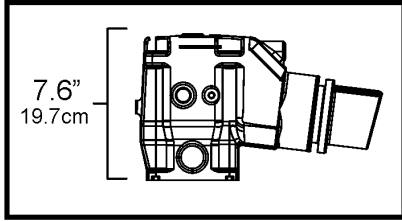

5.0GXIE-P

5.0GXIE-P

REF	PART NO.	QTY	DESCRIPTION	SEE SEC.	NOTES
1	3863061	2	Elbow		
			• Bulletin P-25-1-5	P-25-1-5-EN	Riser Extension Kit
			• Bulletin P-25-1-4	P-25-1-4-EN	Tall Riser Options
2	3850740	4	• Plug		
3	3853597	1	Elbow		
4	3808361	8	Flange screw		
5	3862500	2	Temperature sensor		
6	3863443	8	Hose clamp		
7	3852696	2	Hose		
8	3863191	1	Kit		
		2	• Gasket		not sold separately
9	3847501	2	Manifold		
10	21114522	2	• Drain plug		
	3849500	1	• • Plug		Replaced by 21114522, not sold separately
11	976970	1	• • O-ring		
12	3849892	1	• • Retainer		
13	21238201	2	• Adapter		
14	976970	2	• • O-ring		
15	3852538	2	• Elbow		
16	3595388	2	• Plug		
17	3857184	12	Flange screw		
18	3852468	2	Gasket		
19	3863189	2	Elbow		
20	3863442	8	Hose clamp		
21	3863450	2	Bellows		
22	3888684	1	Exhaust pipe		
23	3841928	4	Flange screw		
24	3841013	1	Gasket		