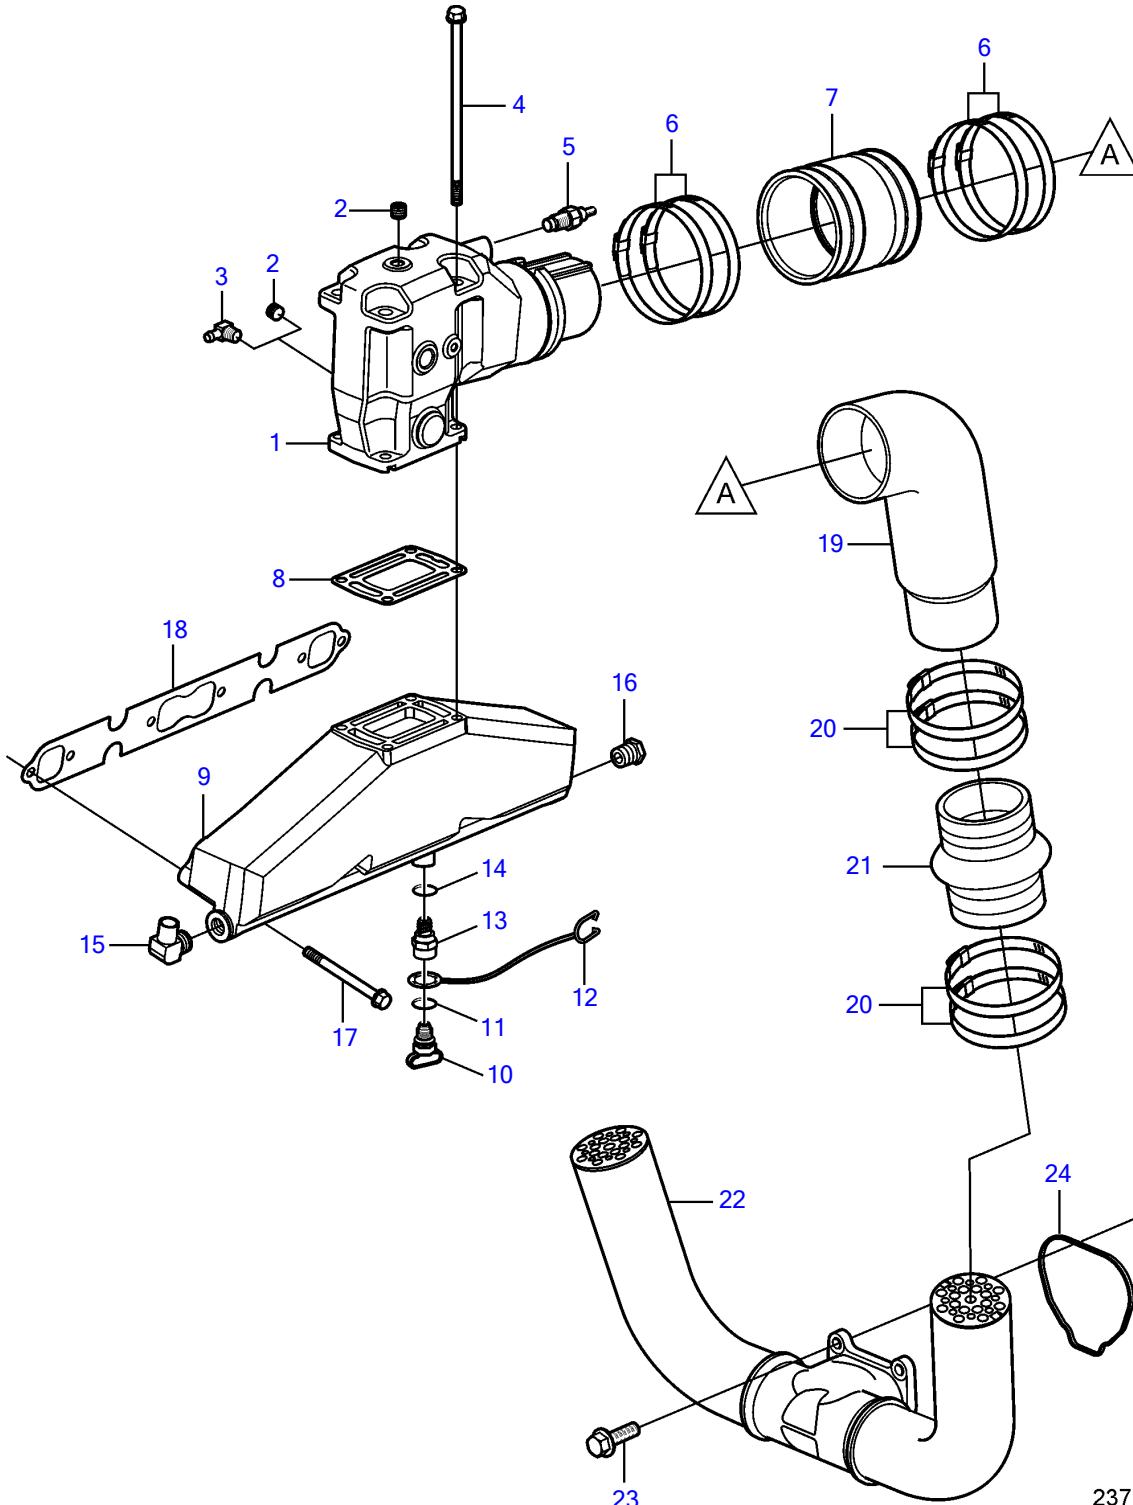

5.0GXIE-P

5.0GXIE-P

REF	PART NO.	QTY	DESCRIPTION	SEE SEC.	NOTES
1	3863061	2	Elbow		
			• Bulletin P-25-1-5	P-25-1-5-EN	Riser Extension Kit
			• Bulletin P-25-1-4	P-25-1-4-EN	Tall Riser Options
2	3850740	4	• Plug		
3	3853597	1	Elbow		
4	3808361	8	Flange screw		
5	3862500	2	Temperature sensor		
6	3863443	8	Hose clamp		
7	3852696	2	Hose		
8	3863191	1	Kit		
		2	• Gasket		not sold separately
9	3847501	2	Manifold		
10	21114522	2	• Drain plug		
	3849500	1	• • Plug		Replaced by 21114522, not sold separately
11	976970	1	• • O-ring		
12	3849892	1	• • Retainer		
13	21238201	2	• Adapter		
14	976970	2	• • O-ring		
15	3852538	2	• Elbow		
16	3595388	2	• Plug		
17	3857184	12	Flange screw		
18	3852468	2	Gasket		
19	3863189	2	Elbow		
20	3863442	8	Hose clamp		
21	3863450	2	Bellows		
22	3888684	1	Exhaust pipe		
23	3841928	4	Flange screw		
24	3841013	1	Gasket		