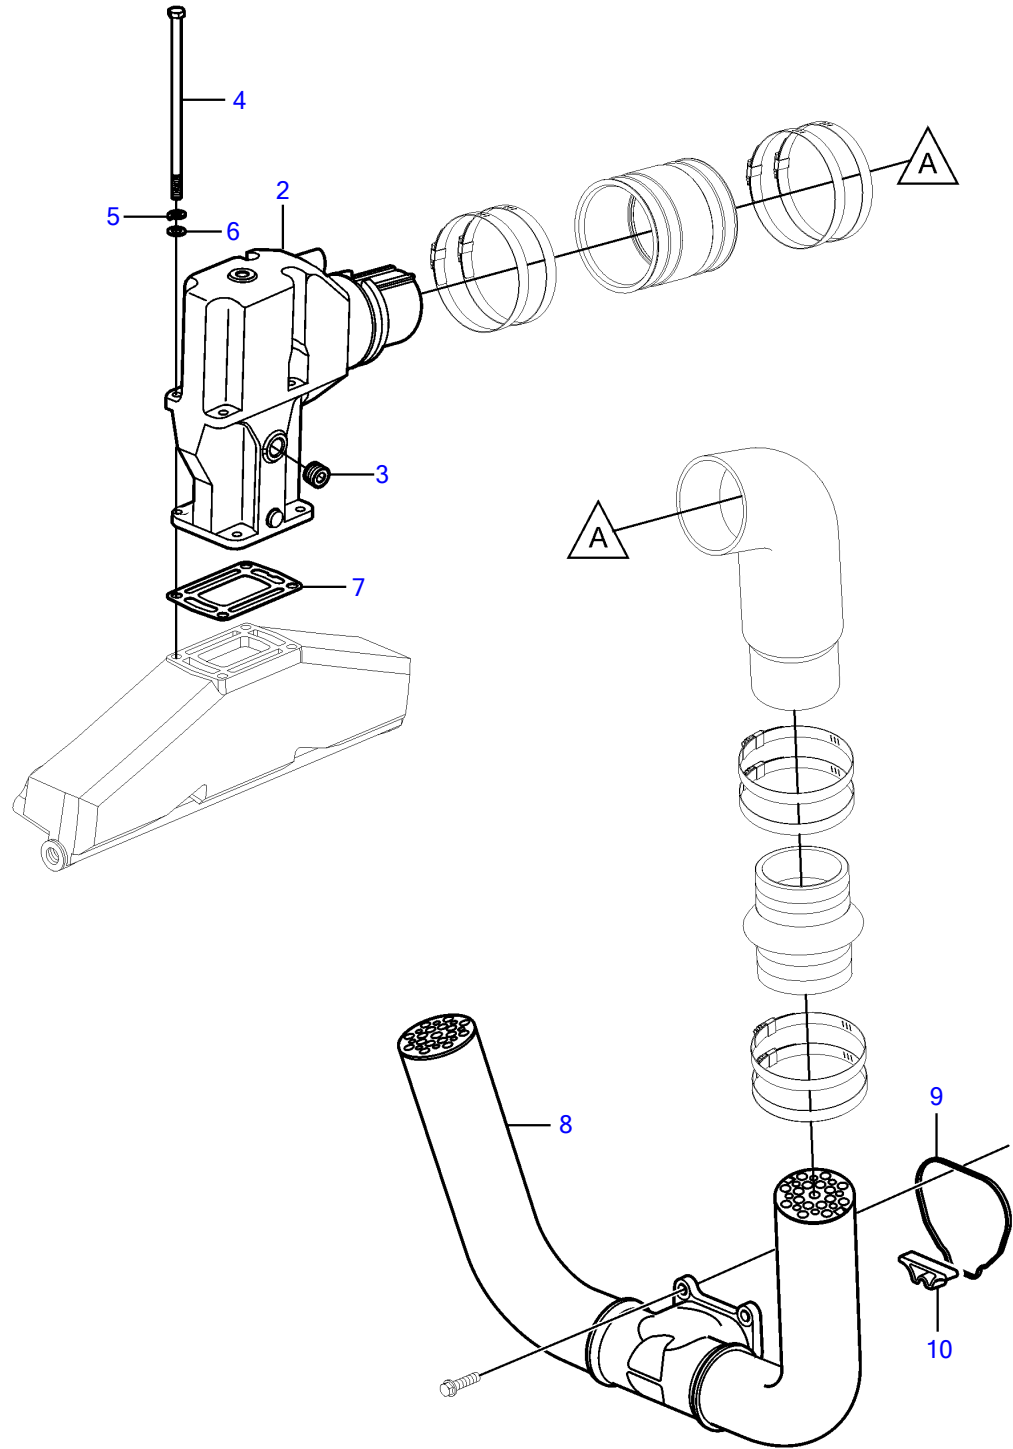

5.0GXIE-P

1

5.0GXIE-P

REF	PART NO.	QTY	DESCRIPTION	SEE SEC.	NOTES
1	3888846	1	Kit		
2	3862627	2	• Elbow		
			• Bulletin P-25-1-4	P-25-1-4-EN	Tall Riser Options
3	3850999	4	• Plug		
4	3852830	8	• Screw		
5	3852002	8	• Spring washer		
6	980933	8	• Washer		
7	3863191	1	• Kit		
		2	• • Gasket		not sold separately
8	3888686	1	• Exhaust pipe		
9	3841013	1	• Gasket		
10	3888557	1	Plug		