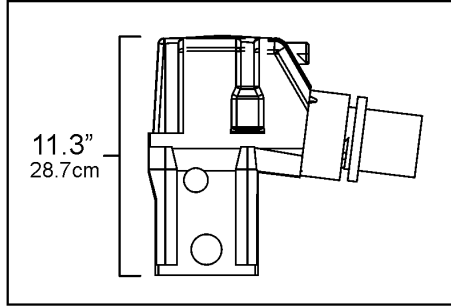

5.0GXIE-P

1

5.0GXIE-P

REF	PART NO.	QTY	DESCRIPTION	SEE SEC.	NOTES
1	3888846	1	Kit		
2	3862627	2	• Elbow		
			• Bulletin P-25-1-4	P-25-1-4-EN	Tall Riser Options
3	3850999	4	• Plug		
4	3852830	8	• Screw		
5	3852002	8	• Spring washer		
6	980933	8	• Washer		
7	3863191	1	• Kit		
		2	• • Gasket		not sold separately
8	3888686	1	• Exhaust pipe		
9	3841013	1	• Gasket		
10	3888557	1	Plug		