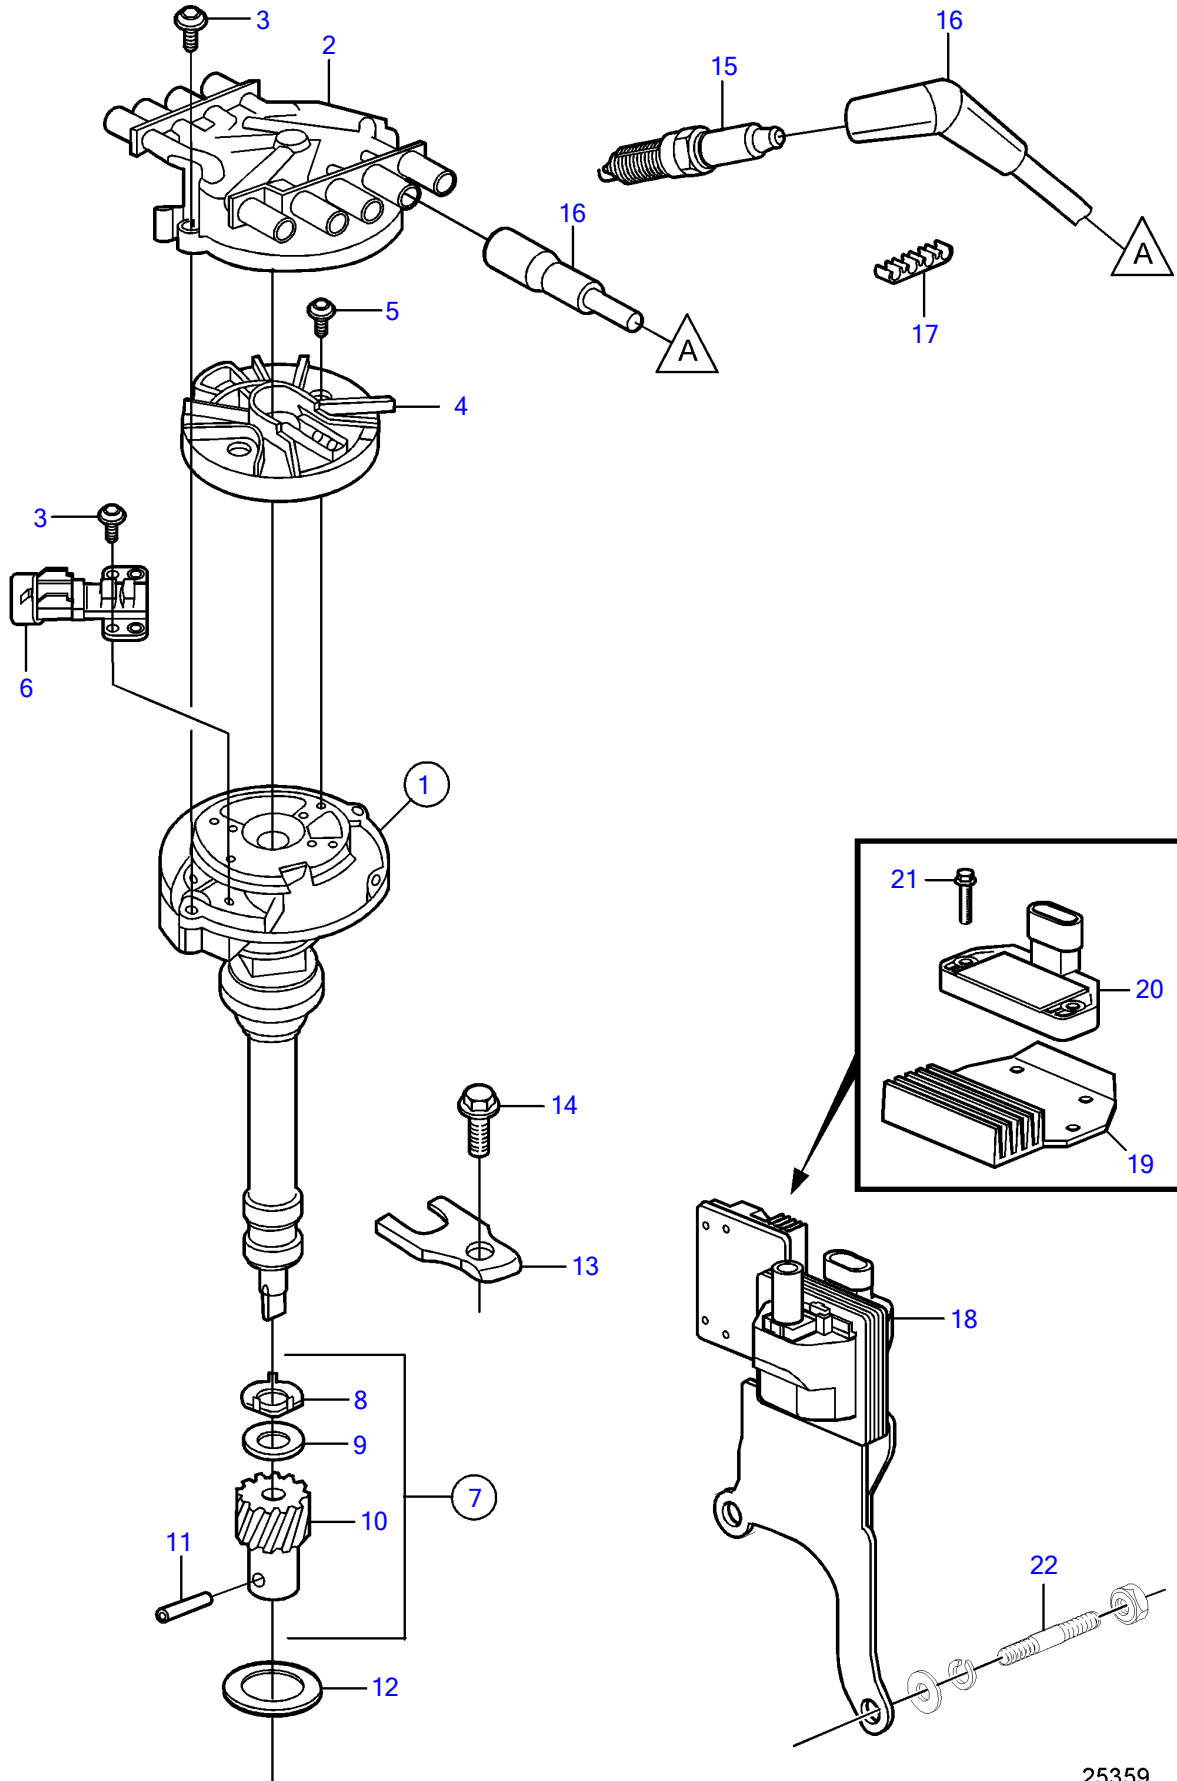

5.0GXIE-P

5.0GXIE-P

REF	PART NO.	QTY	DESCRIPTION	NOTES
1	3861987	1	Distributor	replaced by next part number
	21622232	1	Distributor	
2	3858975	1	• Distributor cap	
3	3858976	4	• Bolt	
4	3858977	1	• Rotor	
5	3858978	2	• Bolt	
6	3863130	1	• Sensor, camshaft position	
7	3858980	1	• Kit	
8		1	• • Washer	not sold separately
9		1	• • Washer	not sold separately
10		1	• • Gear	not sold separately
11		1	• • Pin	not sold separately
12	3852109	1	Gasket	
13	3852108	1	Clamp	
14	3861978	1	Screw	
15	21467472	2	Spark plug kit	4 pack
	21467473	1	Kit	24 pack
16	3888328	1	Ignition cable kit	
17	(3852491)	4	Retainer	Obsolete part
18	21436799	1	Ignition coil	
19	3858985	1	• Cooling plate	
20	3858984	1	• Module	
21	3858986	2	• Bolt	
22		2	Stud	See page with flywheel and flywheel housing.